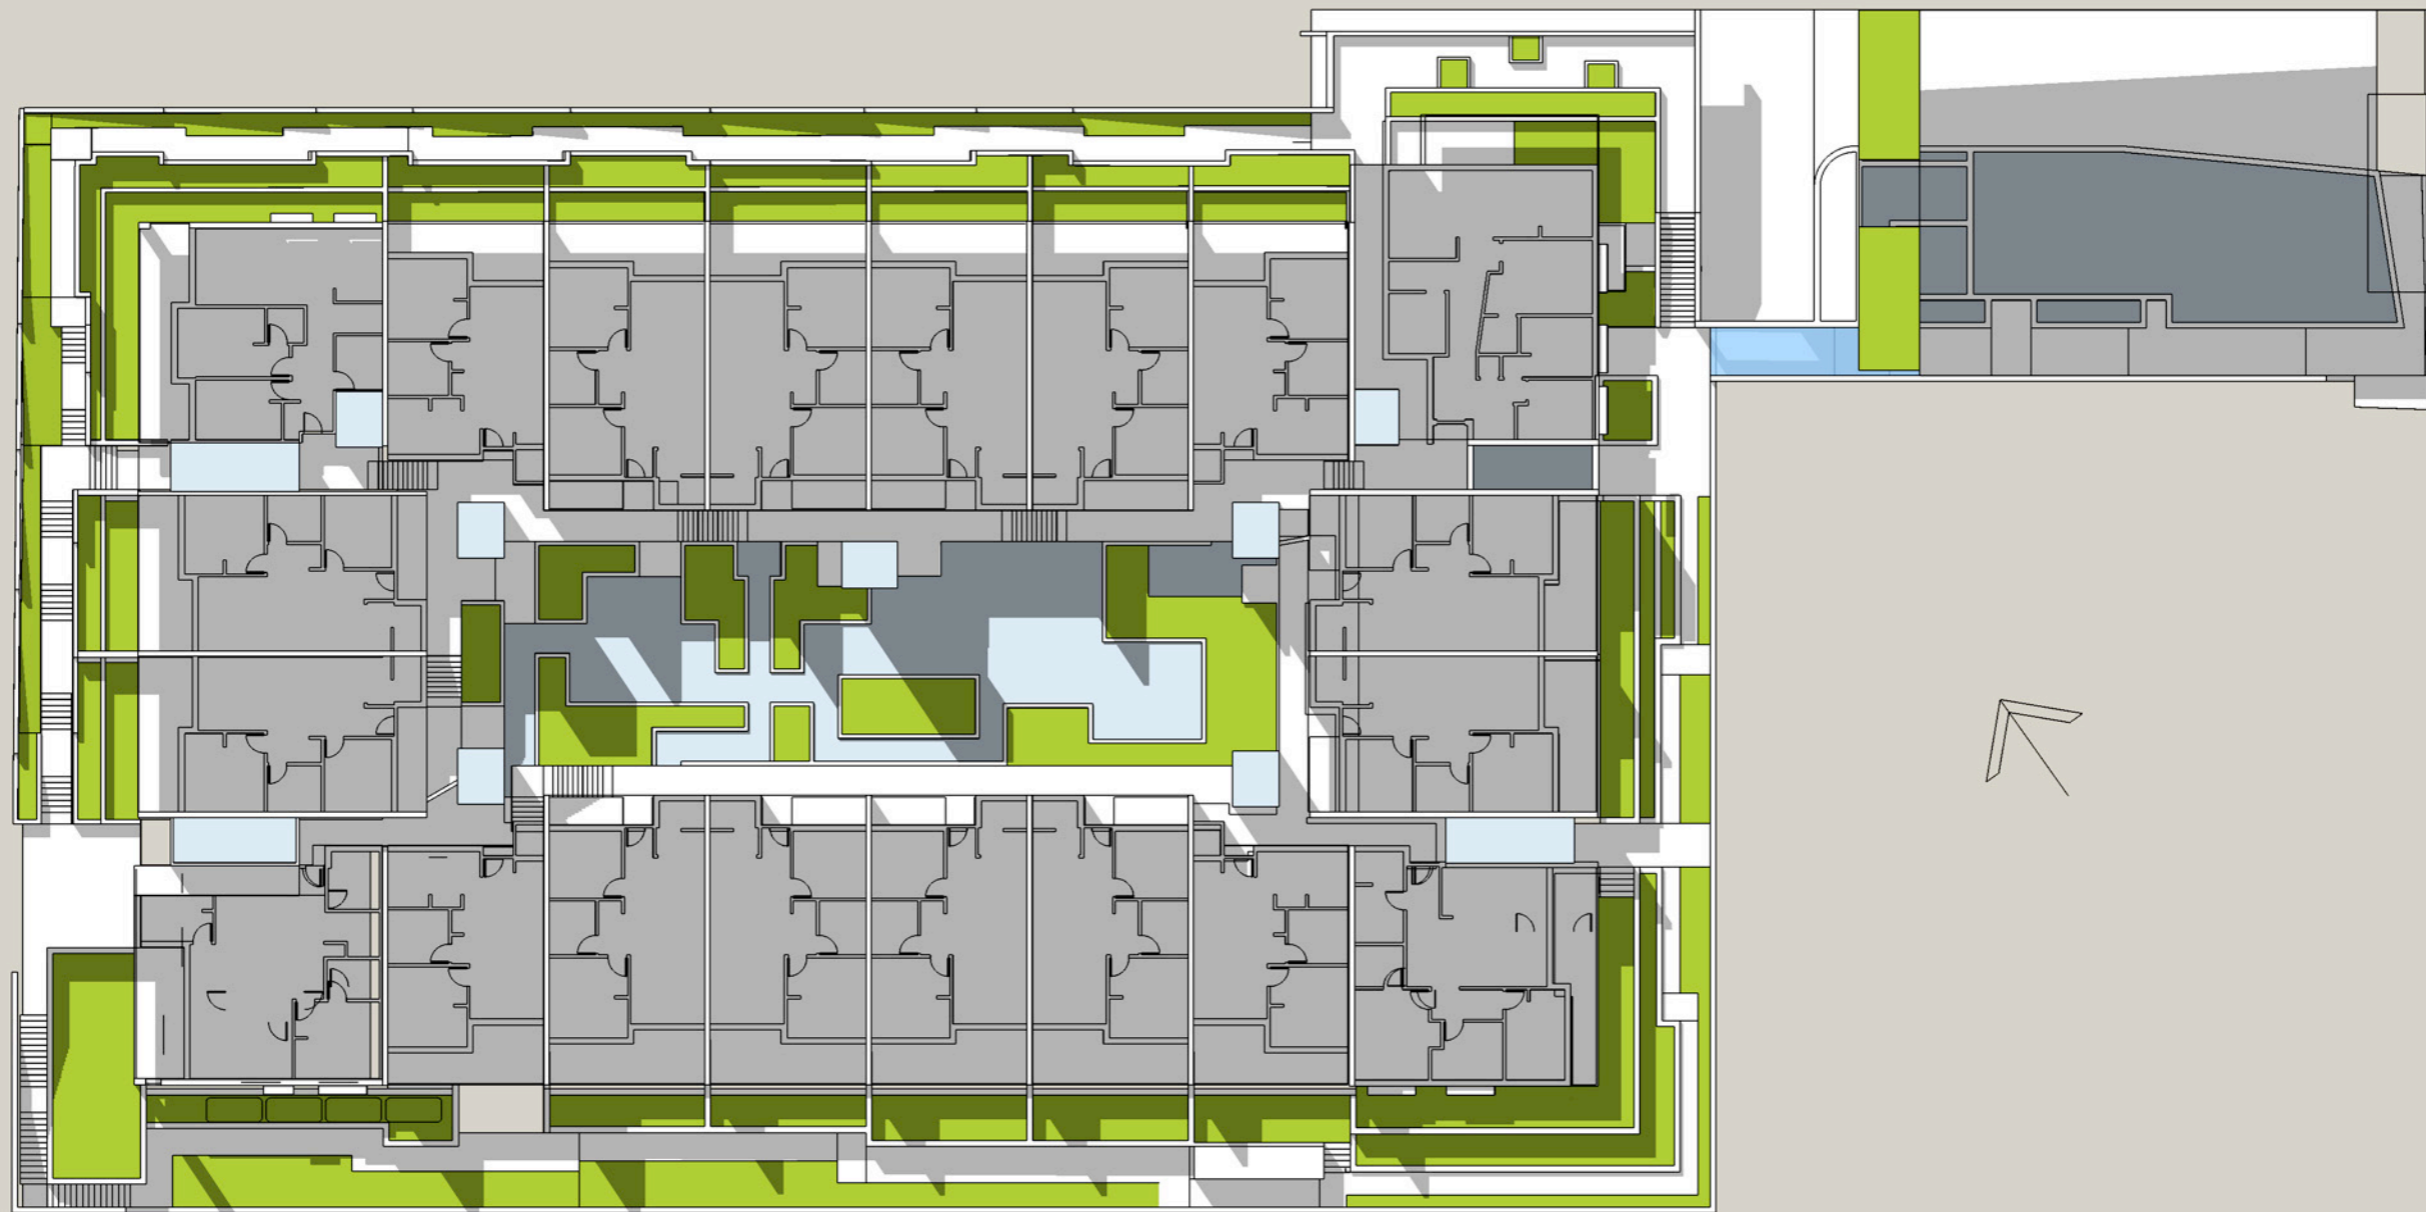

Equinox - March/Sept 21

3 pm

Level 3

**Kiama Shores Seniors Living**  
**Solar Access Study**  
November 2016

Equinox - March/Sept 21

9 am

Level 2

**Kiama Shores Seniors Living**  
**Solar Access Study**  
November 2016

Equinox - March/Sept 21

Noon

Level 2

**Kiama Shores Seniors Living**  
**Solar Access Study**  
November 2016

Equinox - March/Sept 21

3 pm

Level 2

**Kiama Shores Seniors Living**  
**Solar Access Study**  
November 2016

Equinox - March/Sept 21

9 am

Level 1

**Kiama Shores Seniors Living**  
**Solar Access Study**  
November 2016

Equinox - March/Sept 21

Noon

Level 1

**Kiama Shores Seniors Living**  
**Solar Access Study**  
November 2016

Equinox - March/Sept 21

3 pm

Level 1

**Kiama Shores Seniors Living**  
**Solar Access Study**  
November 2016