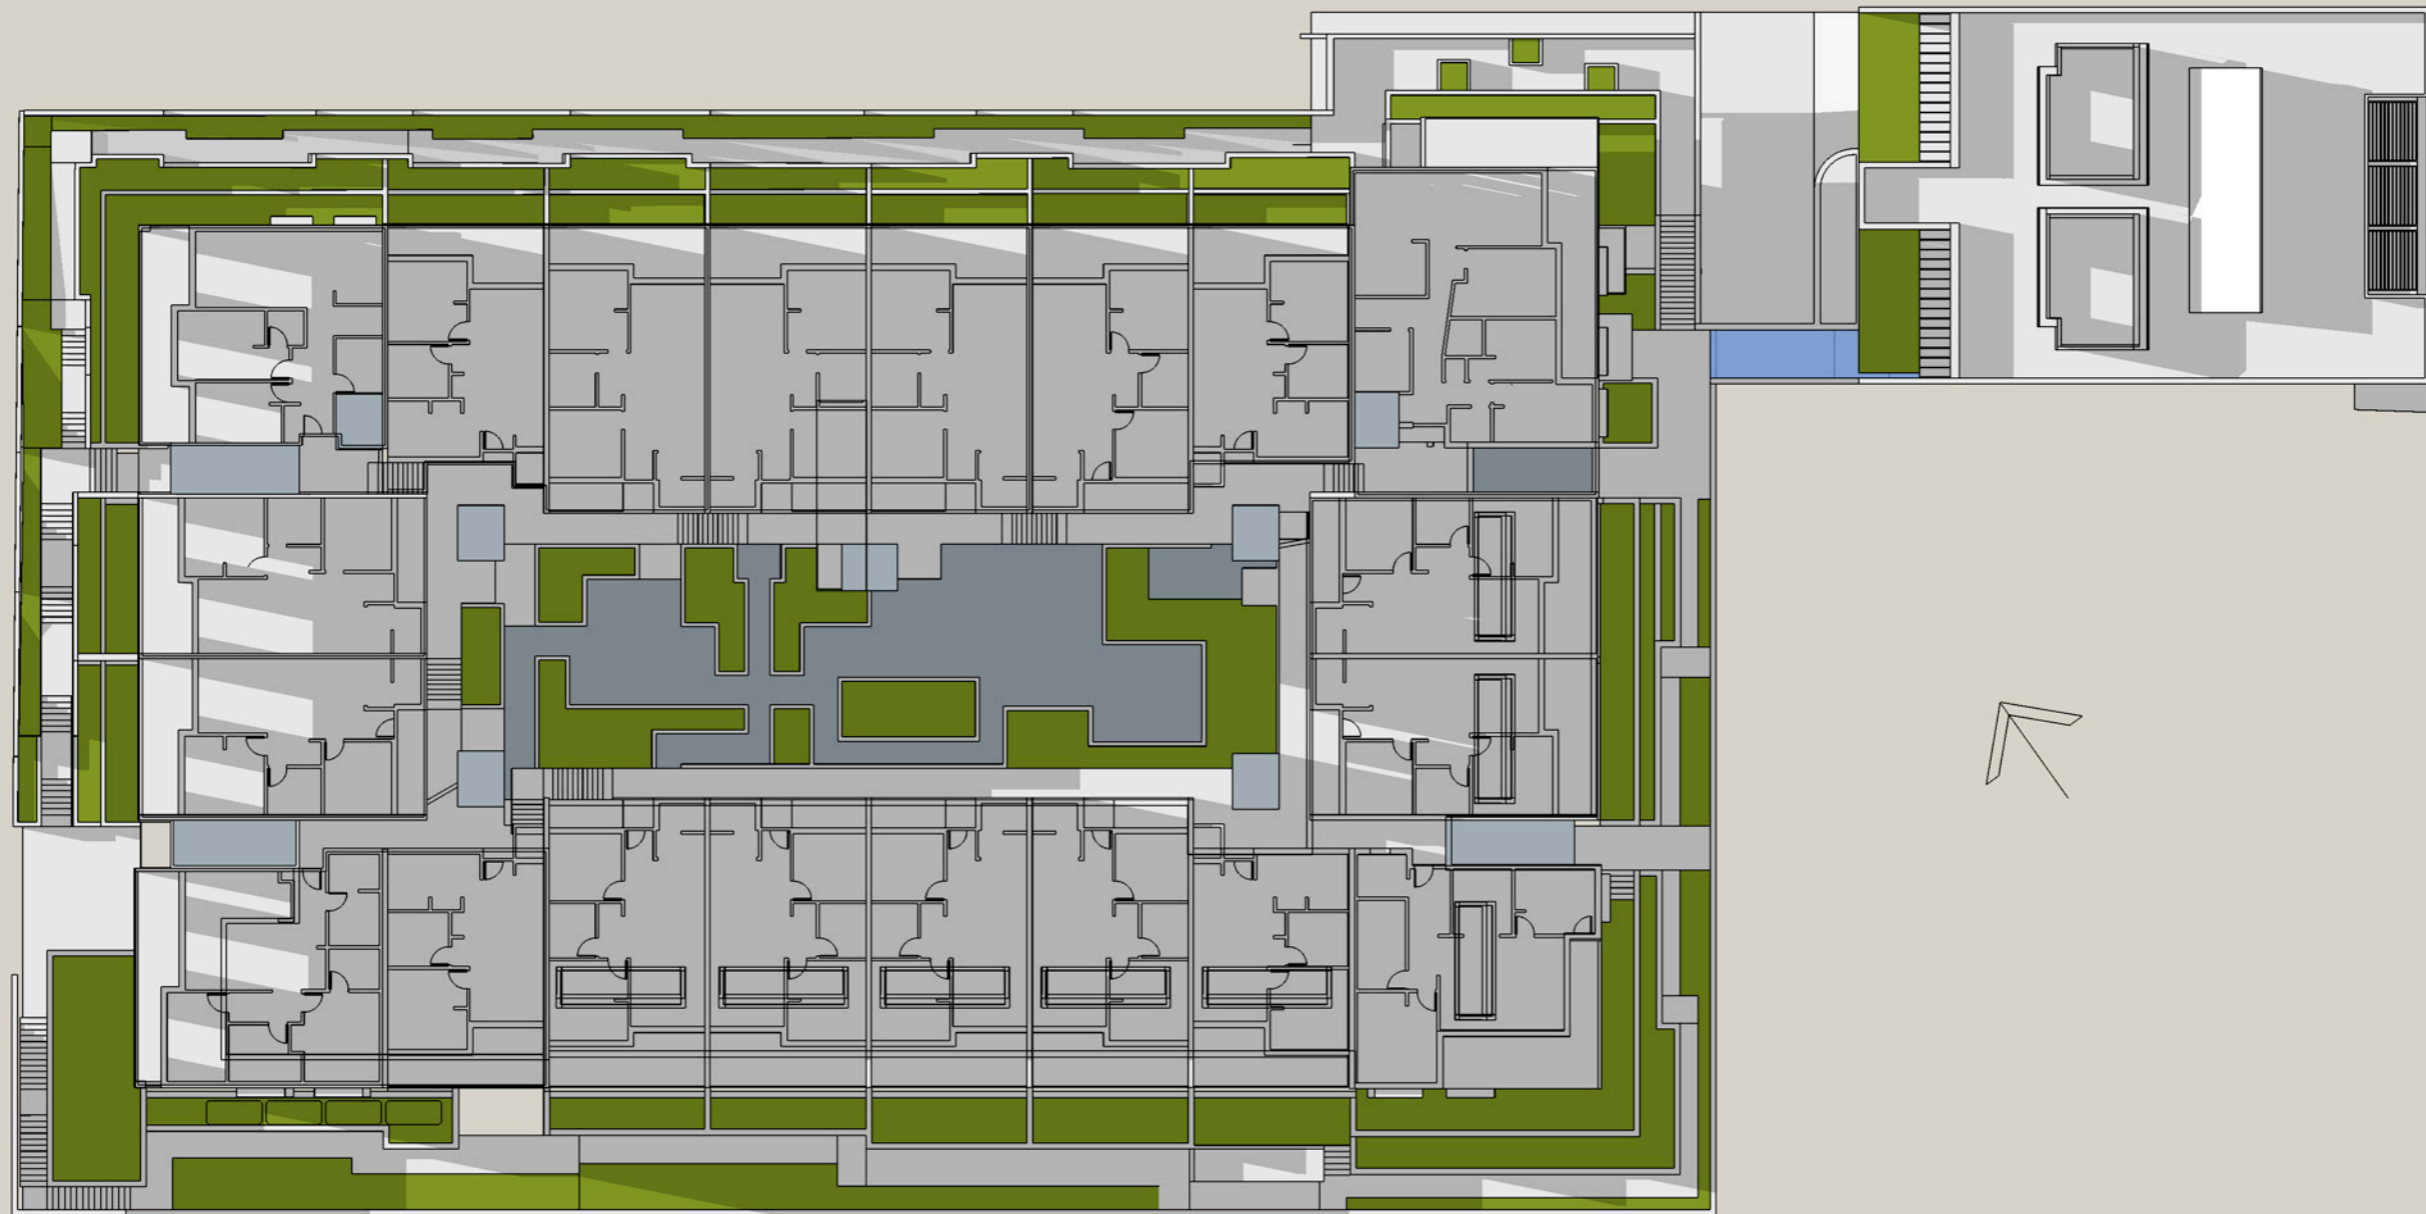

Winter Solstice - June 21

9 am

Level 3

**Kiama Shores Seniors Living**  
**Solar Access Study**  
November 2016

Winter Solstice - June 21

Noon

Level 3

**Kiama Shores Seniors Living**  
**Solar Access Study**  
November 2016