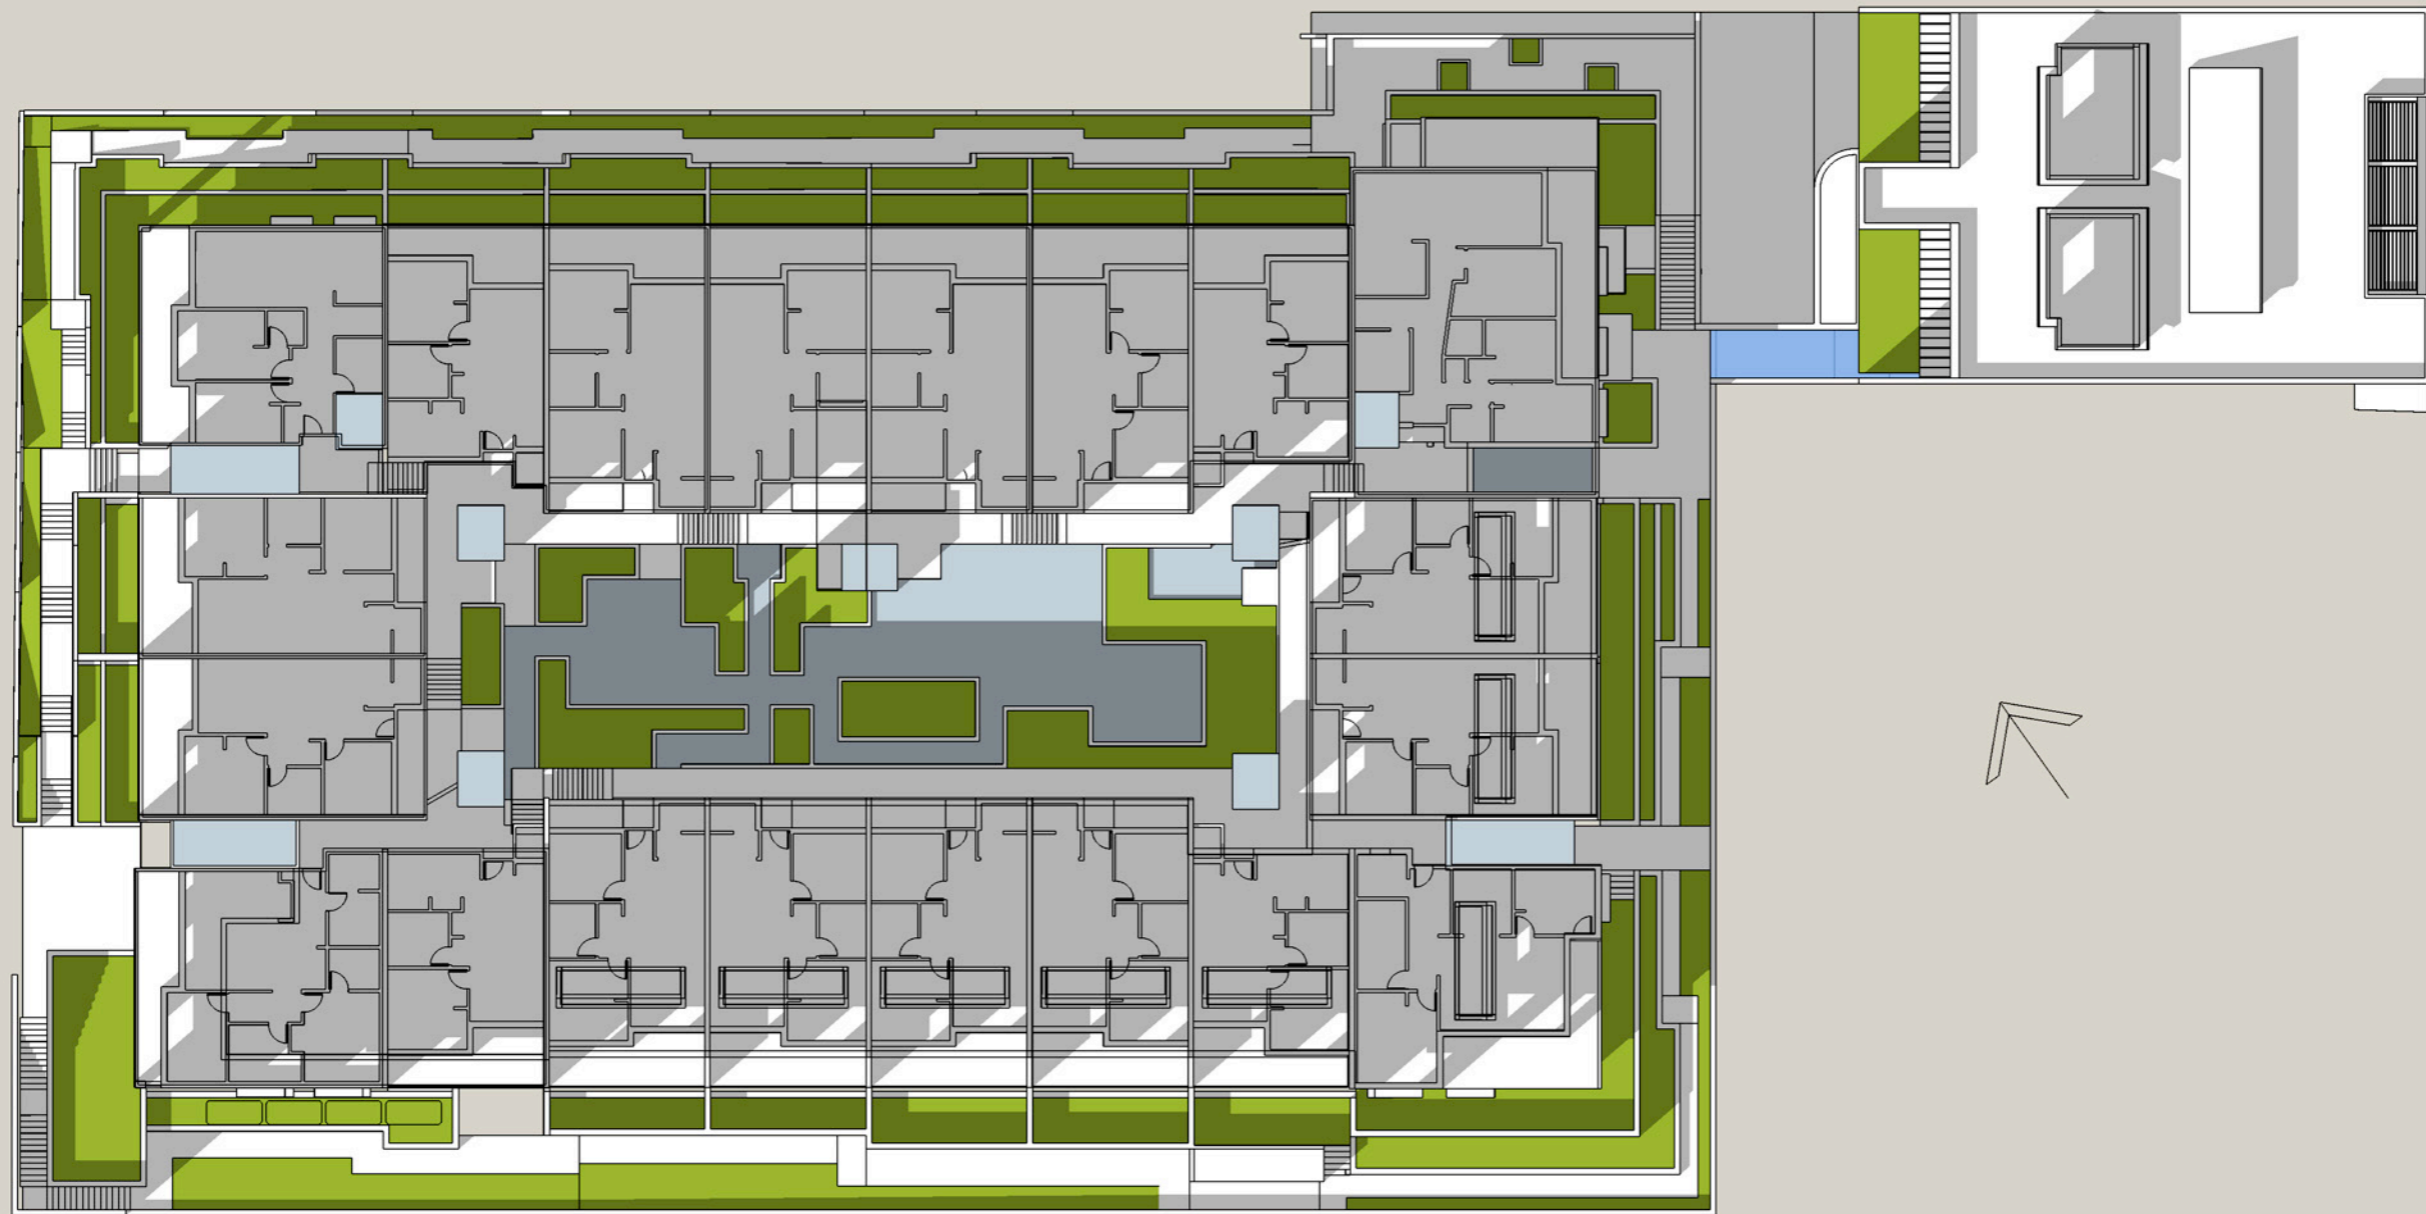

Winter Solstice - June 21

3 pm

Level 1

**Kiama Shores Seniors Living**  
**Solar Access Study**  
November 2016

Summer Solstice - December 21

9 am

Level 3

**Kiama Shores Seniors Living**  
**Solar Access Study**  
November 2016

Summer Solstice - December 21

Noon

Level 3

**Kiama Shores Seniors Living**  
**Solar Access Study**  
November 2016

Summer Solstice - December 21

3 pm

Level 3

**Kiama Shores Seniors Living**  
**Solar Access Study**  
November 2016