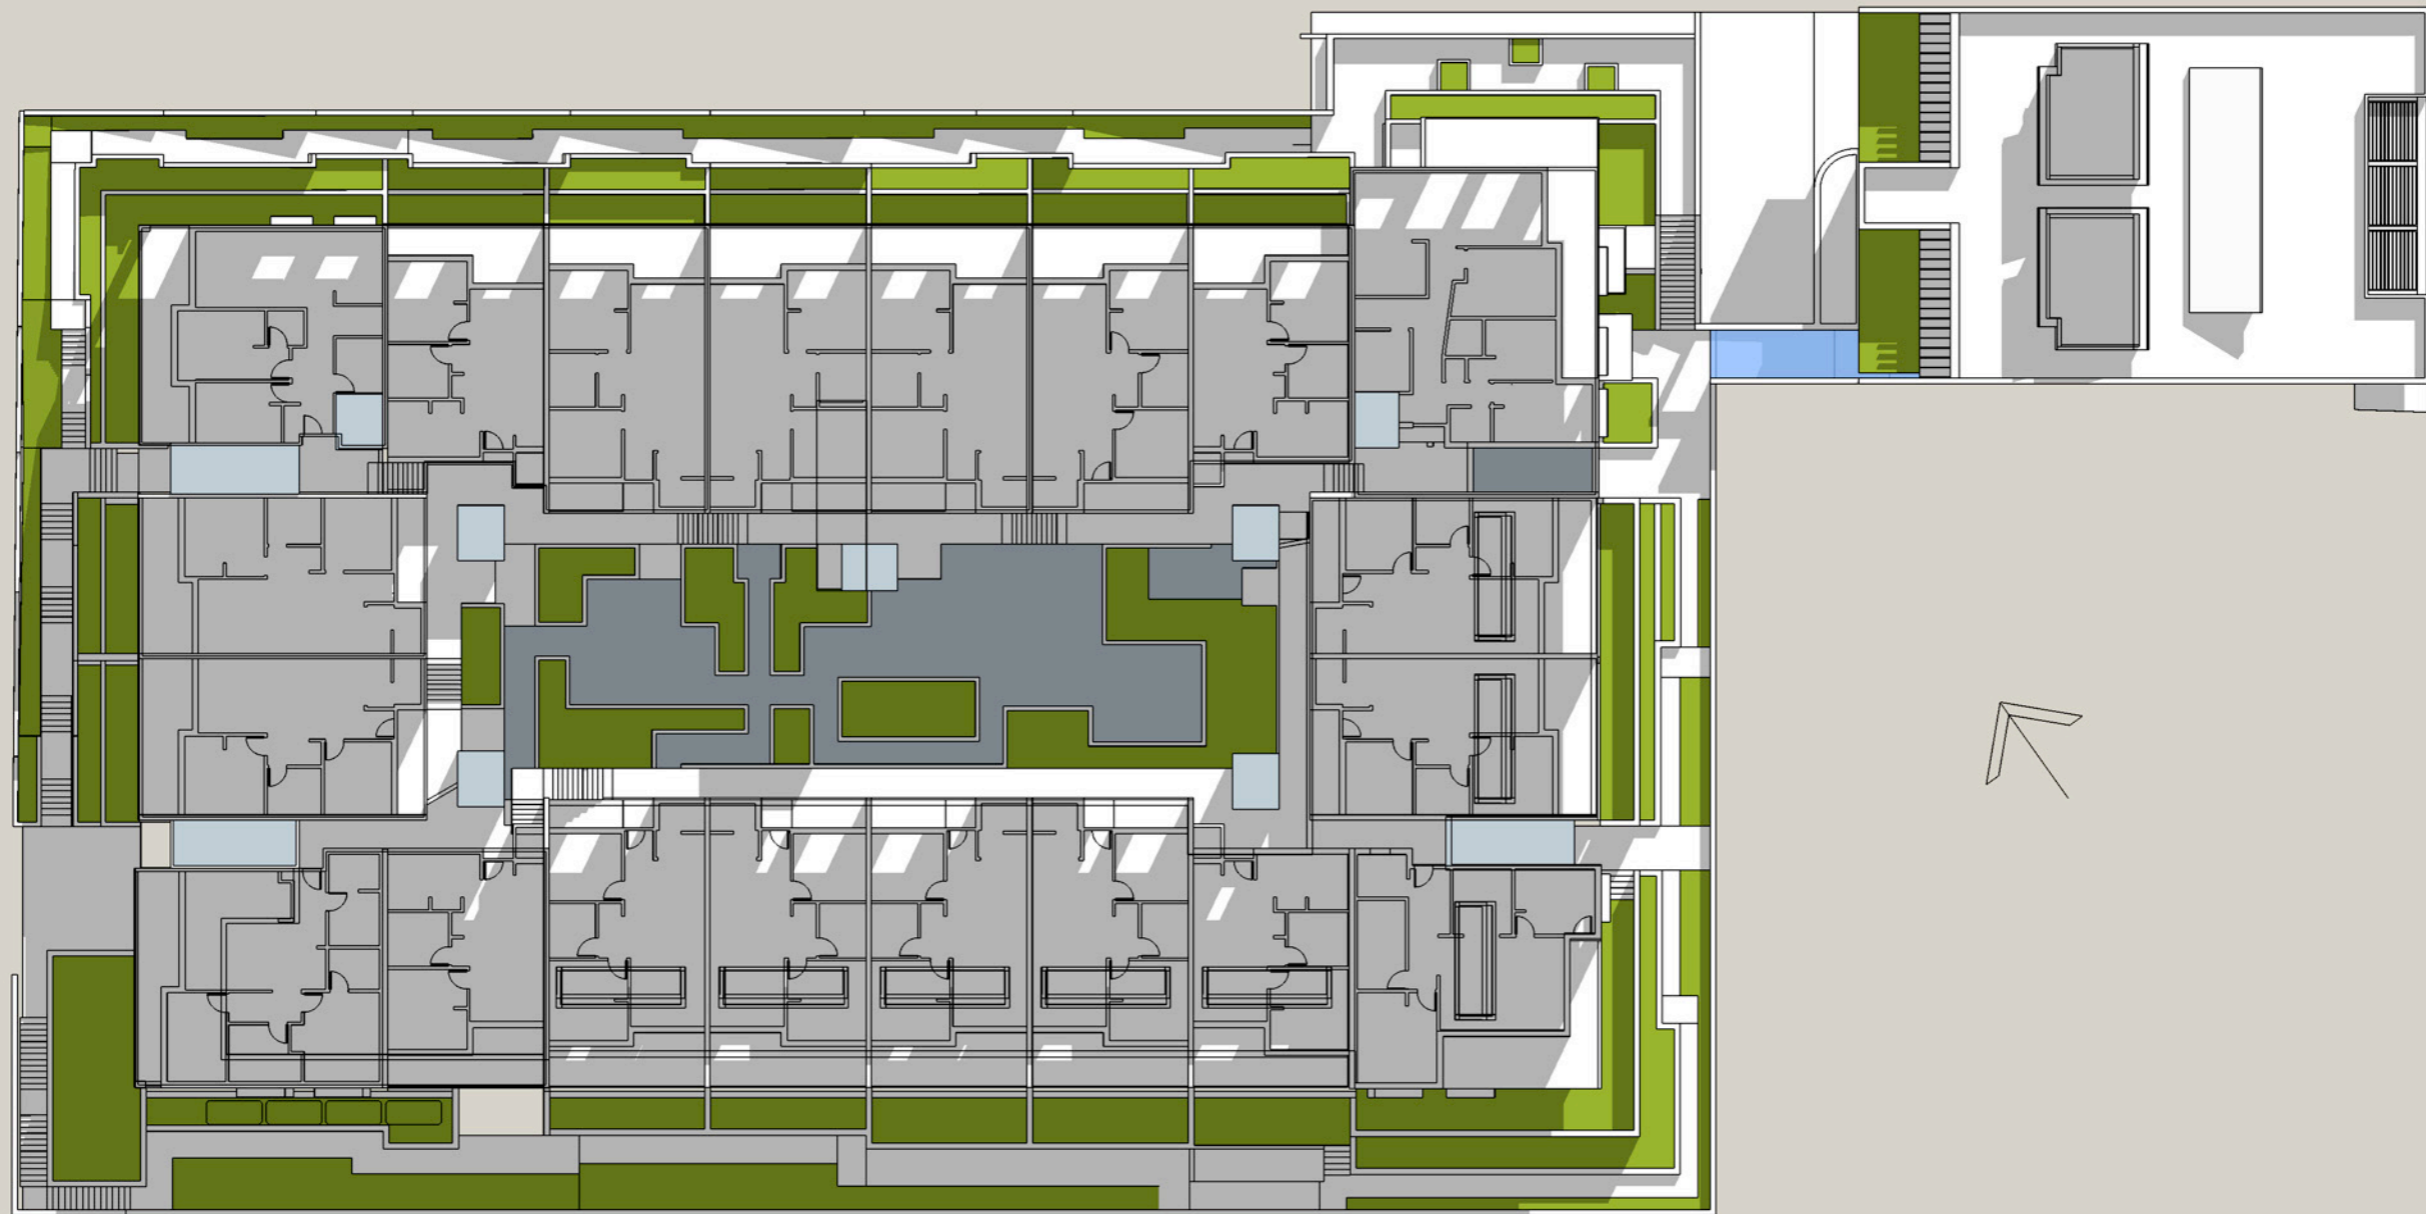

Summer Solstice - December 21

Noon

Level 1

**Kiama Shores Seniors Living**  
**Solar Access Study**  
November 2016

Summer Solstice - December 21

3 pm

Level 1

**Kiama Shores Seniors Living**  
**Solar Access Study**  
November 2016

Equinox - March/Sept 21

9 am

Level 3

**Kiama Shores Seniors Living**  
**Solar Access Study**  
November 2016

Equinox - March/Sept 21

Noon

Level 3

**Kiama Shores Seniors Living**  
**Solar Access Study**  
November 2016