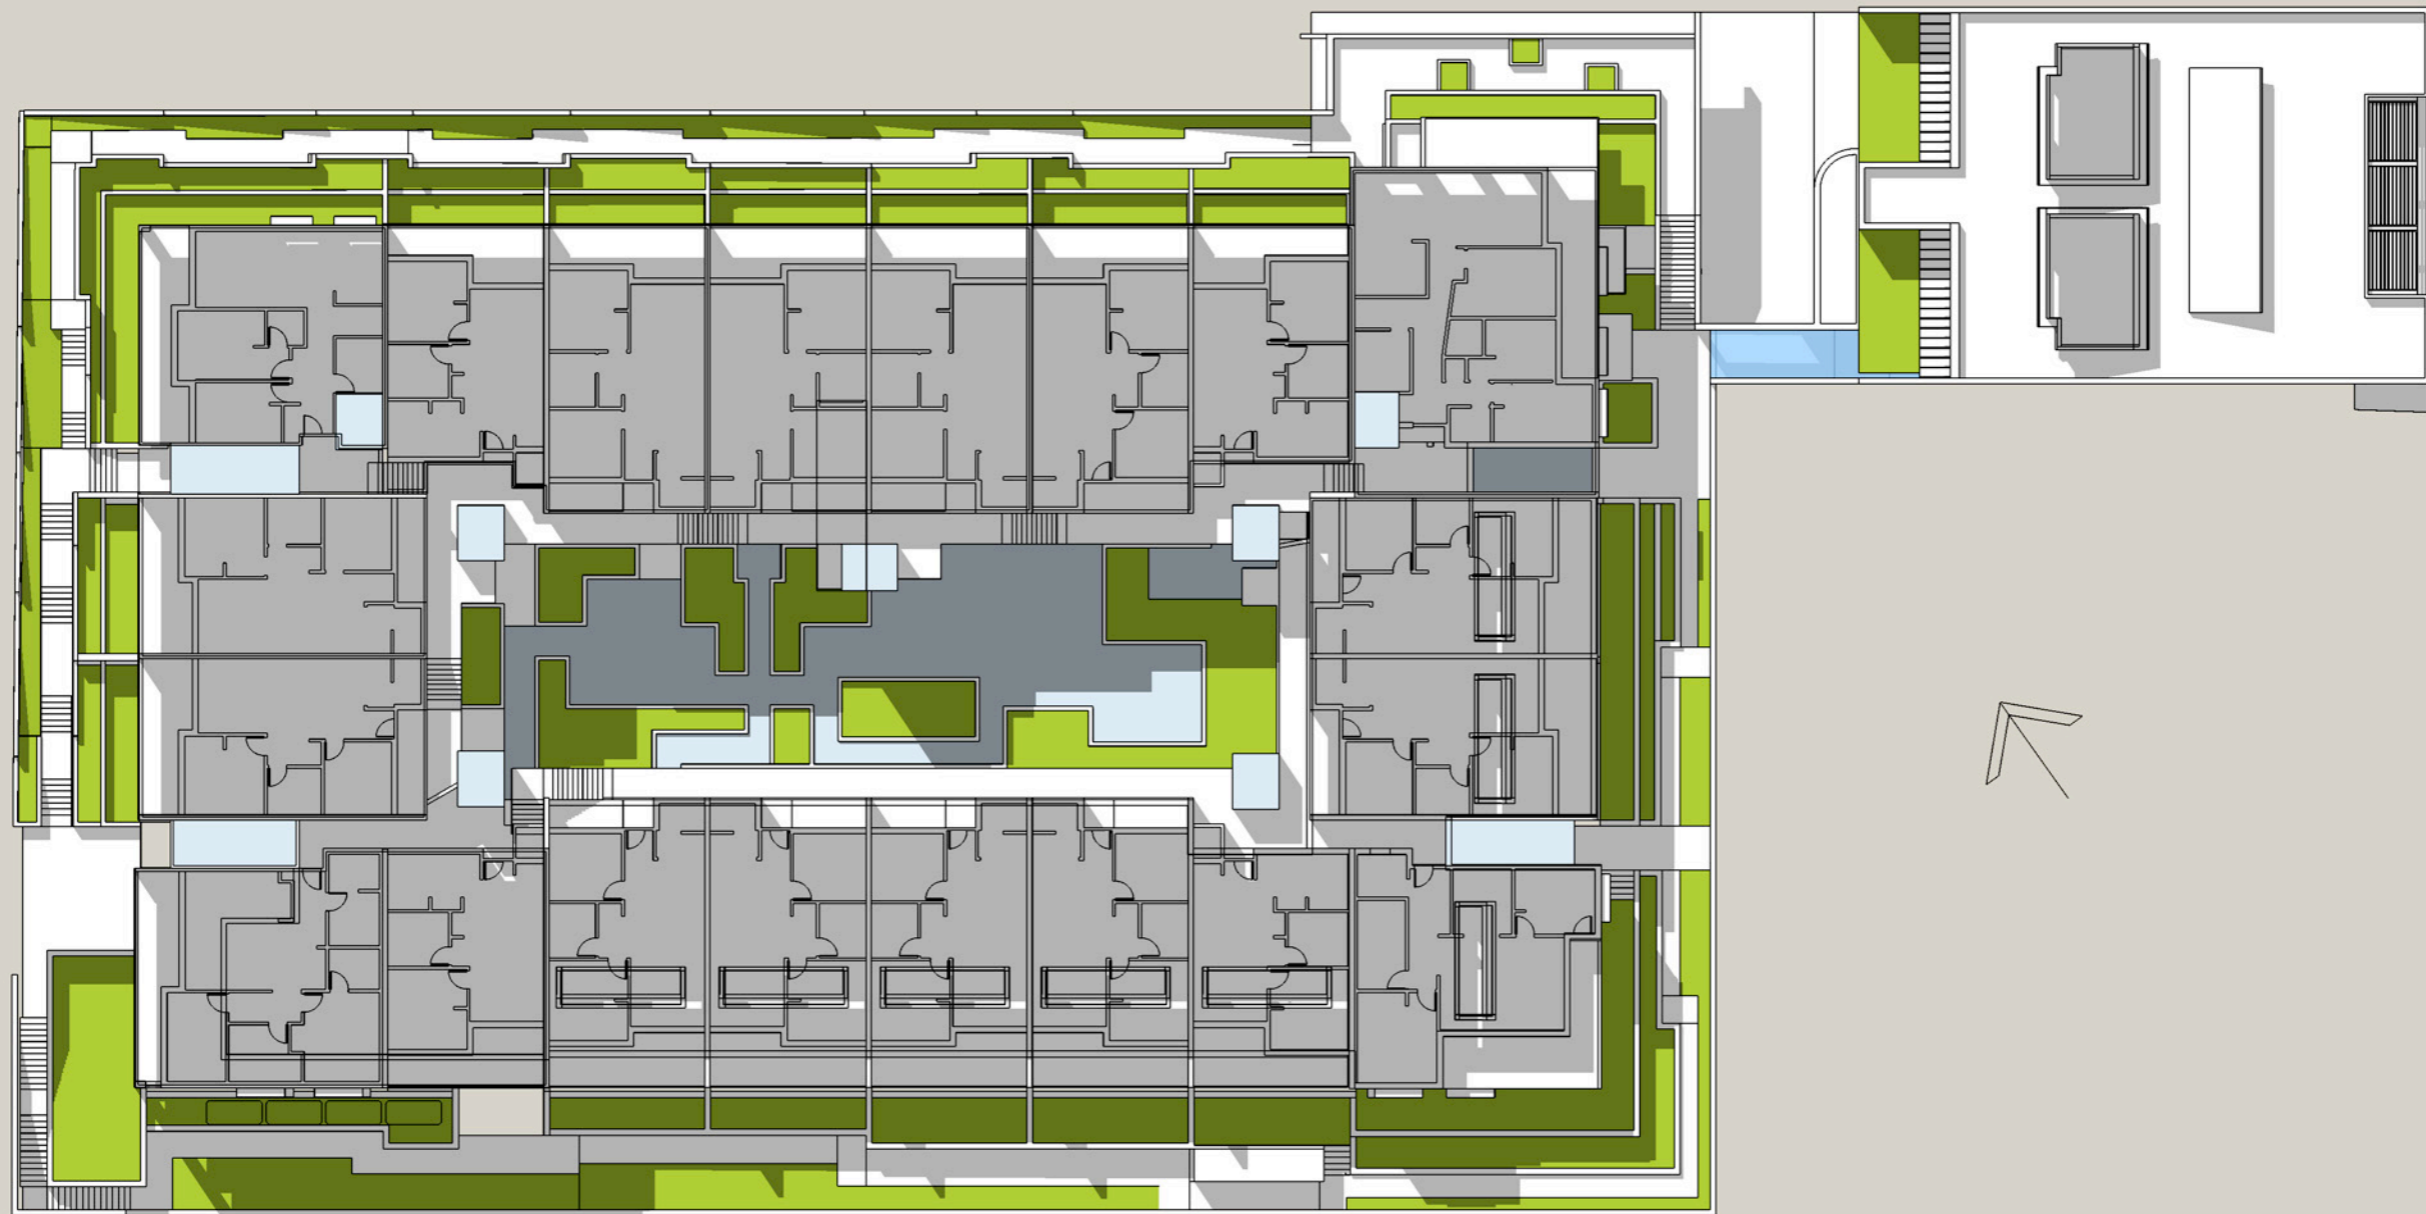

Summer Solstice - December 21

Noon

Level 1

**Kiama Shores Seniors Living**  
**Solar Access Study**  
November 2016

Summer Solstice - December 21

3 pm

Level 1

**Kiama Shores Seniors Living**  
**Solar Access Study**  
November 2016

Equinox - March/Sept 21

9 am

Level 3

**Kiama Shores Seniors Living**  
**Solar Access Study**  
November 2016

Equinox - March/Sept 21

Noon

Level 3

**Kiama Shores Seniors Living**  
**Solar Access Study**  
November 2016