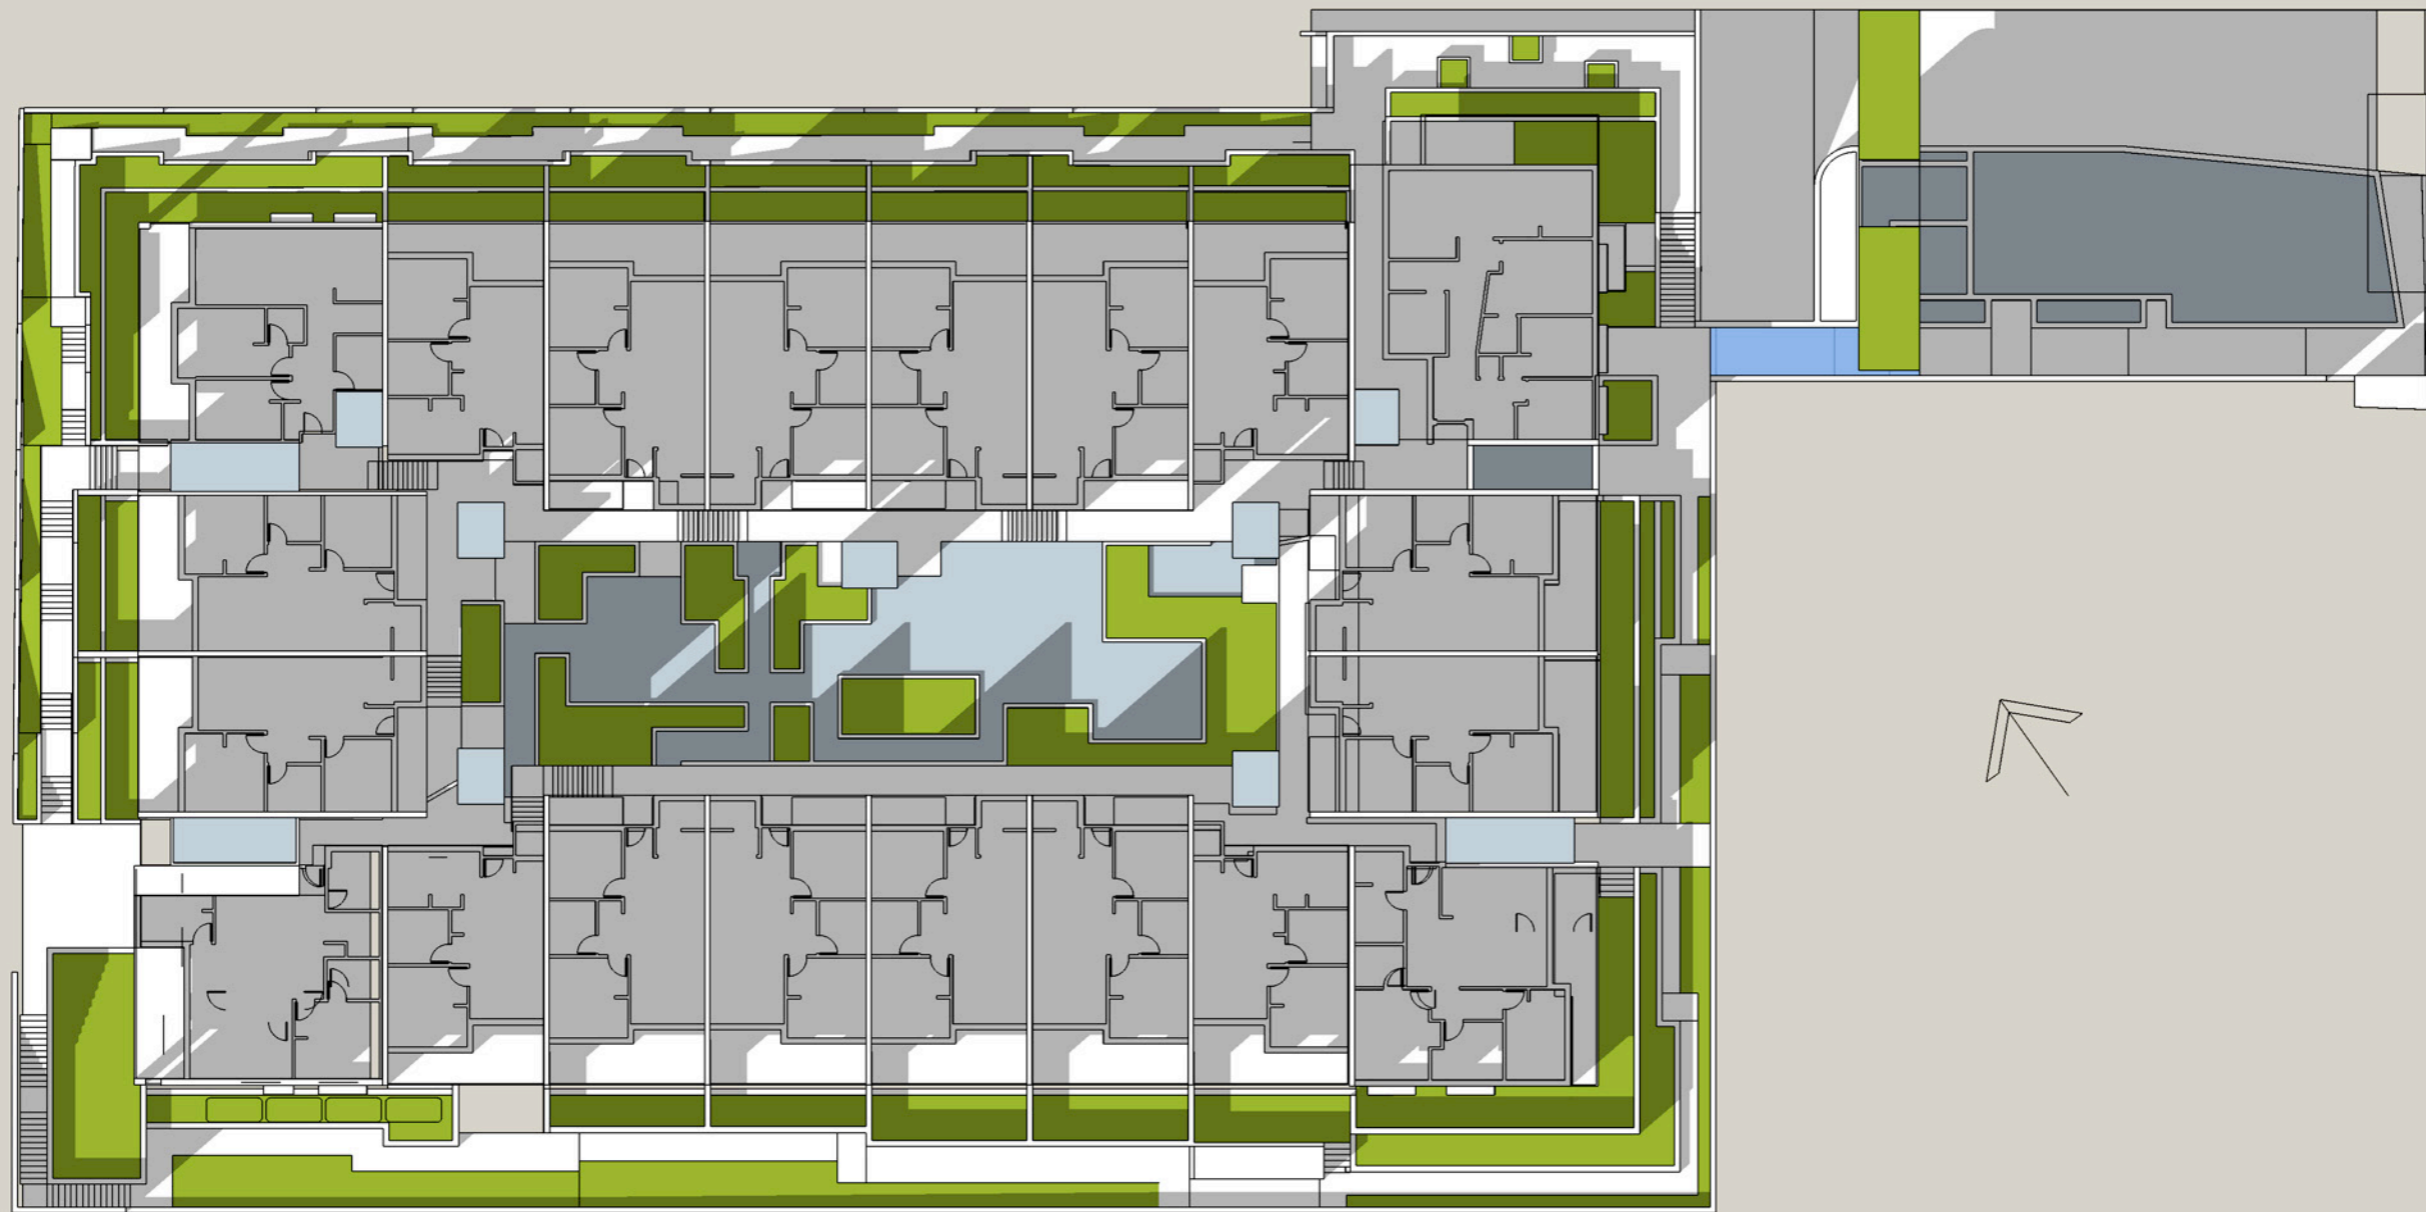

Summer Solstice - December 21

3 pm

Level 2

**Kiama Shores Seniors Living**  
**Solar Access Study**  
November 2016

Summer Solstice - December 21

9 am

Level 1

**Kiama Shores Seniors Living**  
**Solar Access Study**  
November 2016

Summer Solstice - December 21

Noon

Level 1

**Kiama Shores Seniors Living**  
**Solar Access Study**  
November 2016

Summer Solstice - December 21

3 pm

Level 1

**Kiama Shores Seniors Living**  
**Solar Access Study**  
November 2016

Equinox - March/Sept 21

9 am

Level 3

**Kiama Shores Seniors Living**  
**Solar Access Study**  
November 2016

Equinox - March/Sept 21

Noon

Level 3

**Kiama Shores Seniors Living**  
**Solar Access Study**  
November 2016