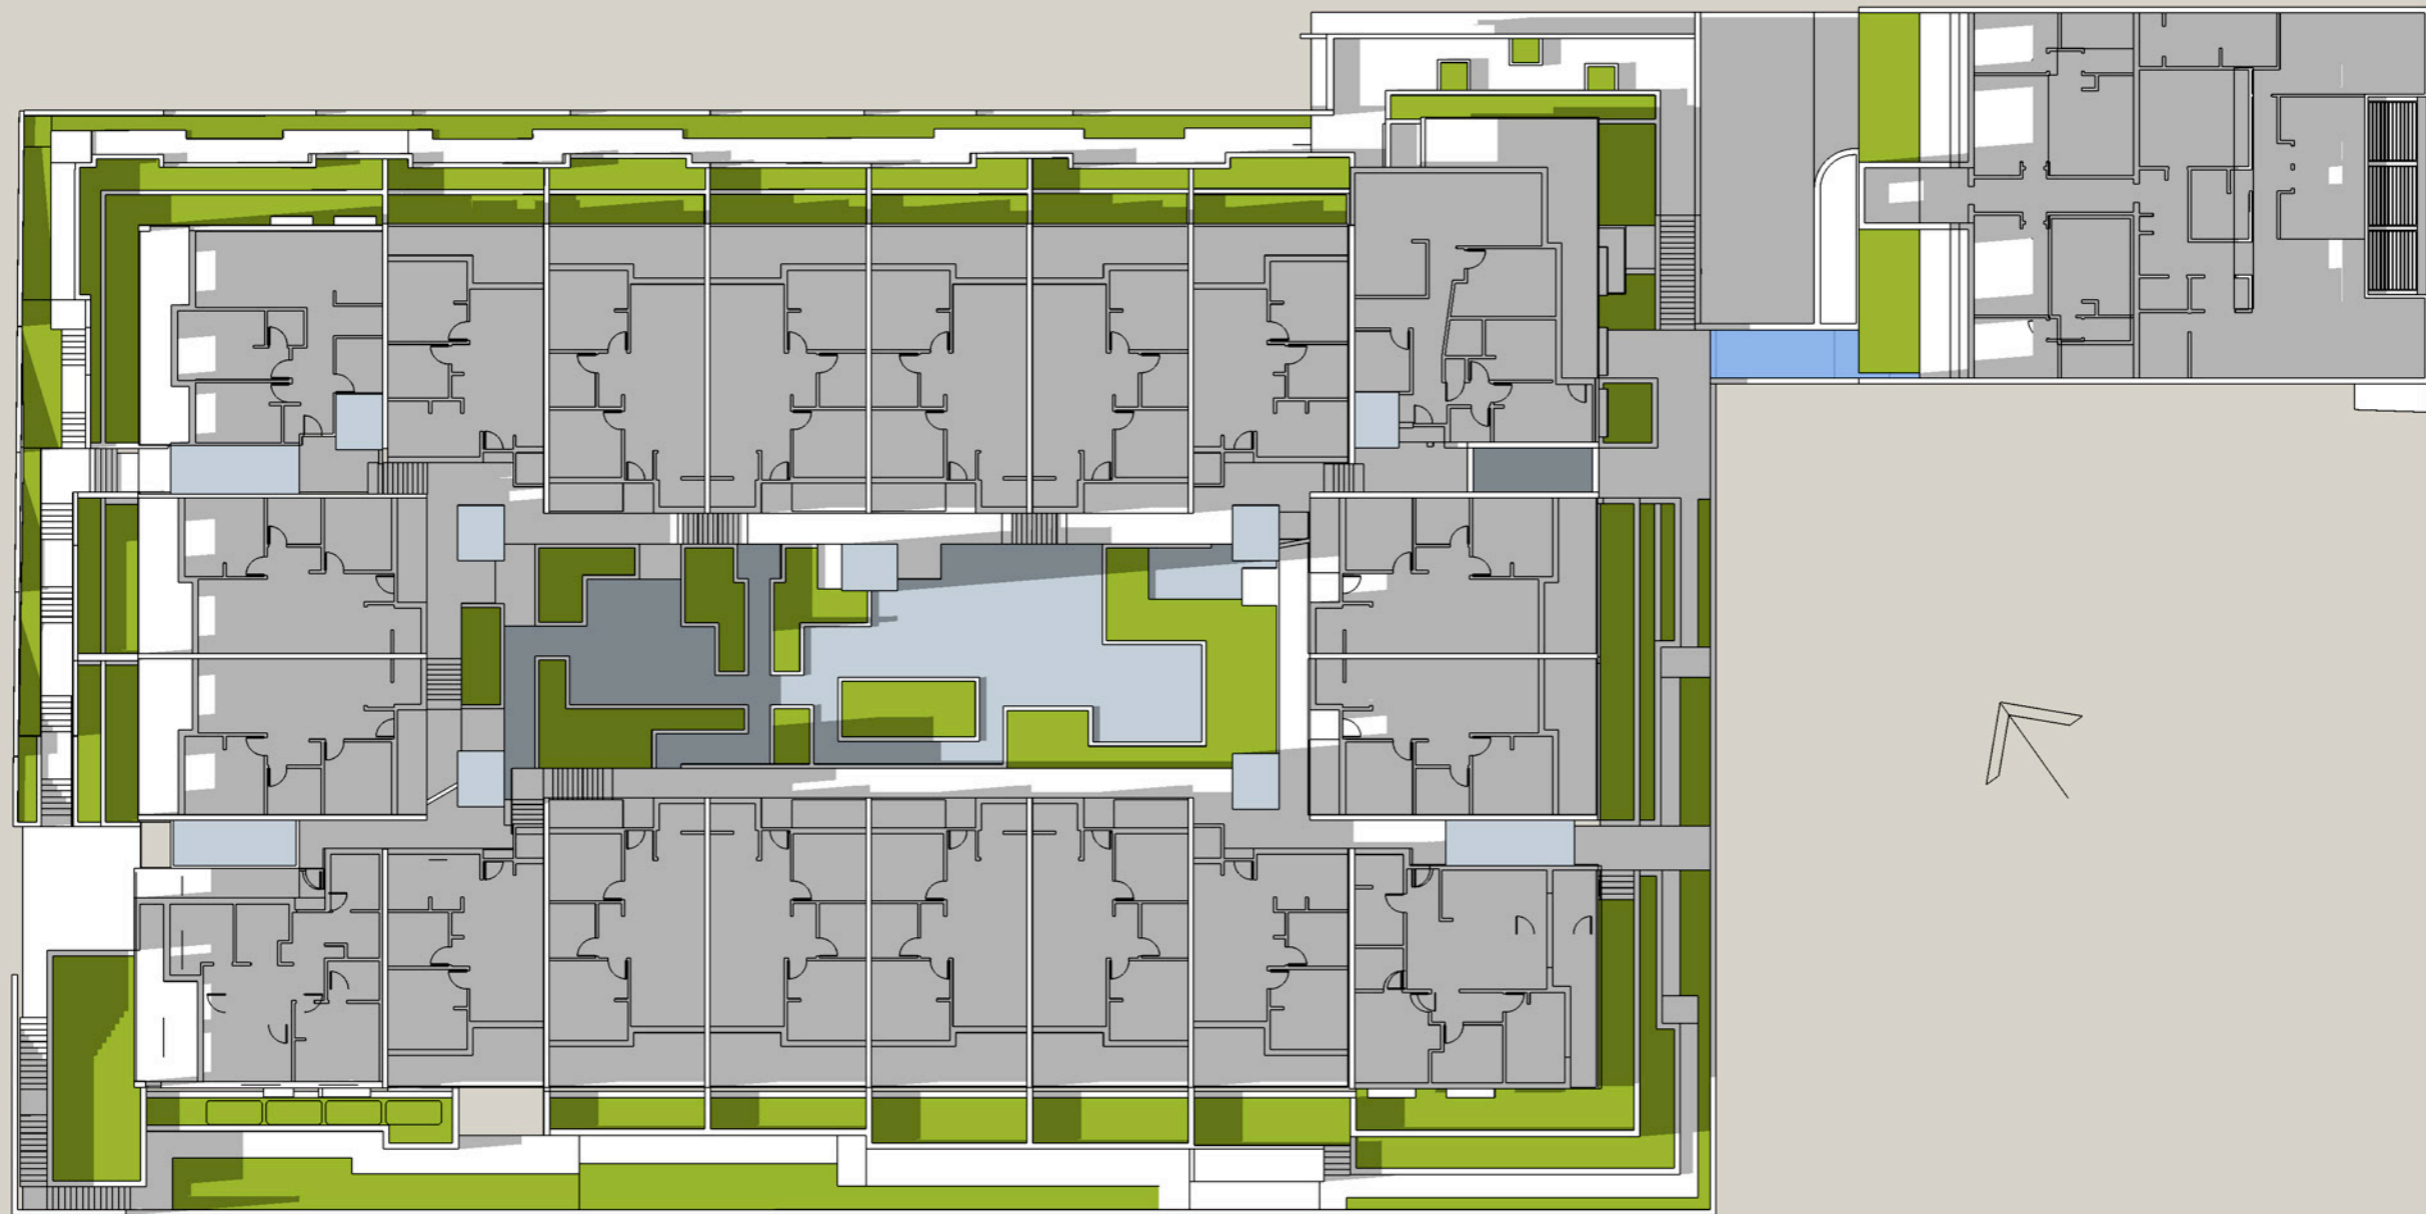

Equinox - March/Sept 21

3 pm

Level 2

Kiama Shores Seniors Living
Solar Access Study
November 2016