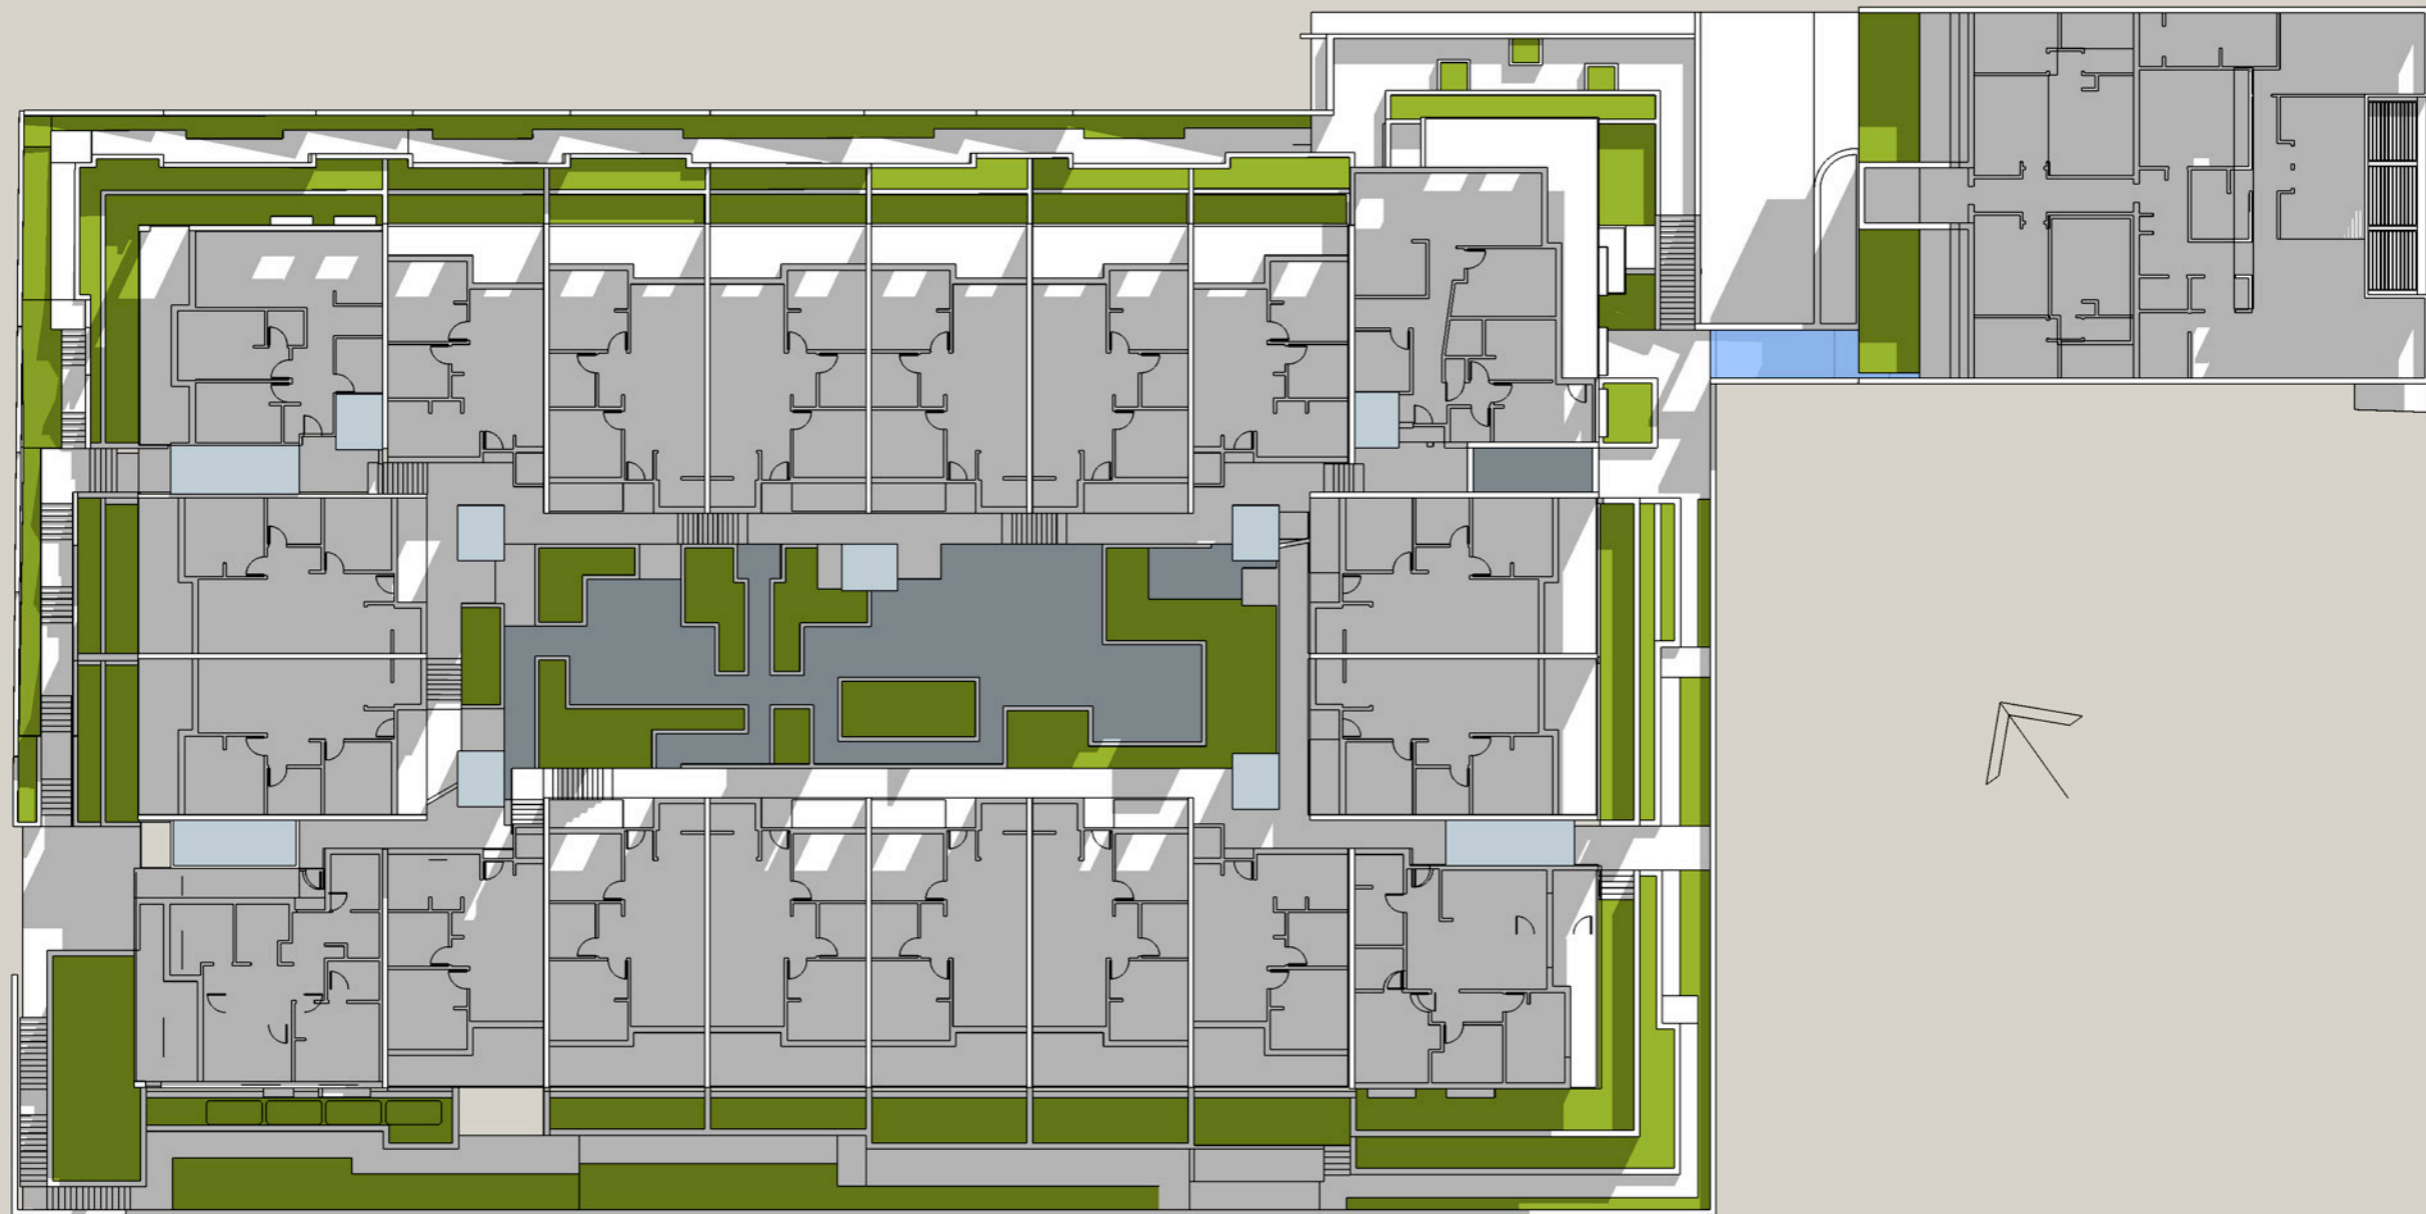

Equinox - March/Sept 21

9 am

Level 3

**Kiama Shores Seniors Living**  
**Solar Access Study**  
November 2016

Equinox - March/Sept 21

Noon

Level 3

**Kiama Shores Seniors Living**  
**Solar Access Study**  
November 2016

Equinox - March/Sept 21

3 pm

Level 3

**Kiama Shores Seniors Living**  
**Solar Access Study**  
November 2016

Equinox - March/Sept 21

9 am

Level 2

**Kiama Shores Seniors Living**  
**Solar Access Study**  
November 2016

Equinox - March/Sept 21

Noon

Level 2

**Kiama Shores Seniors Living**  
**Solar Access Study**  
November 2016

Equinox - March/Sept 21

3 pm

Level 2

**Kiama Shores Seniors Living**  
**Solar Access Study**  
November 2016