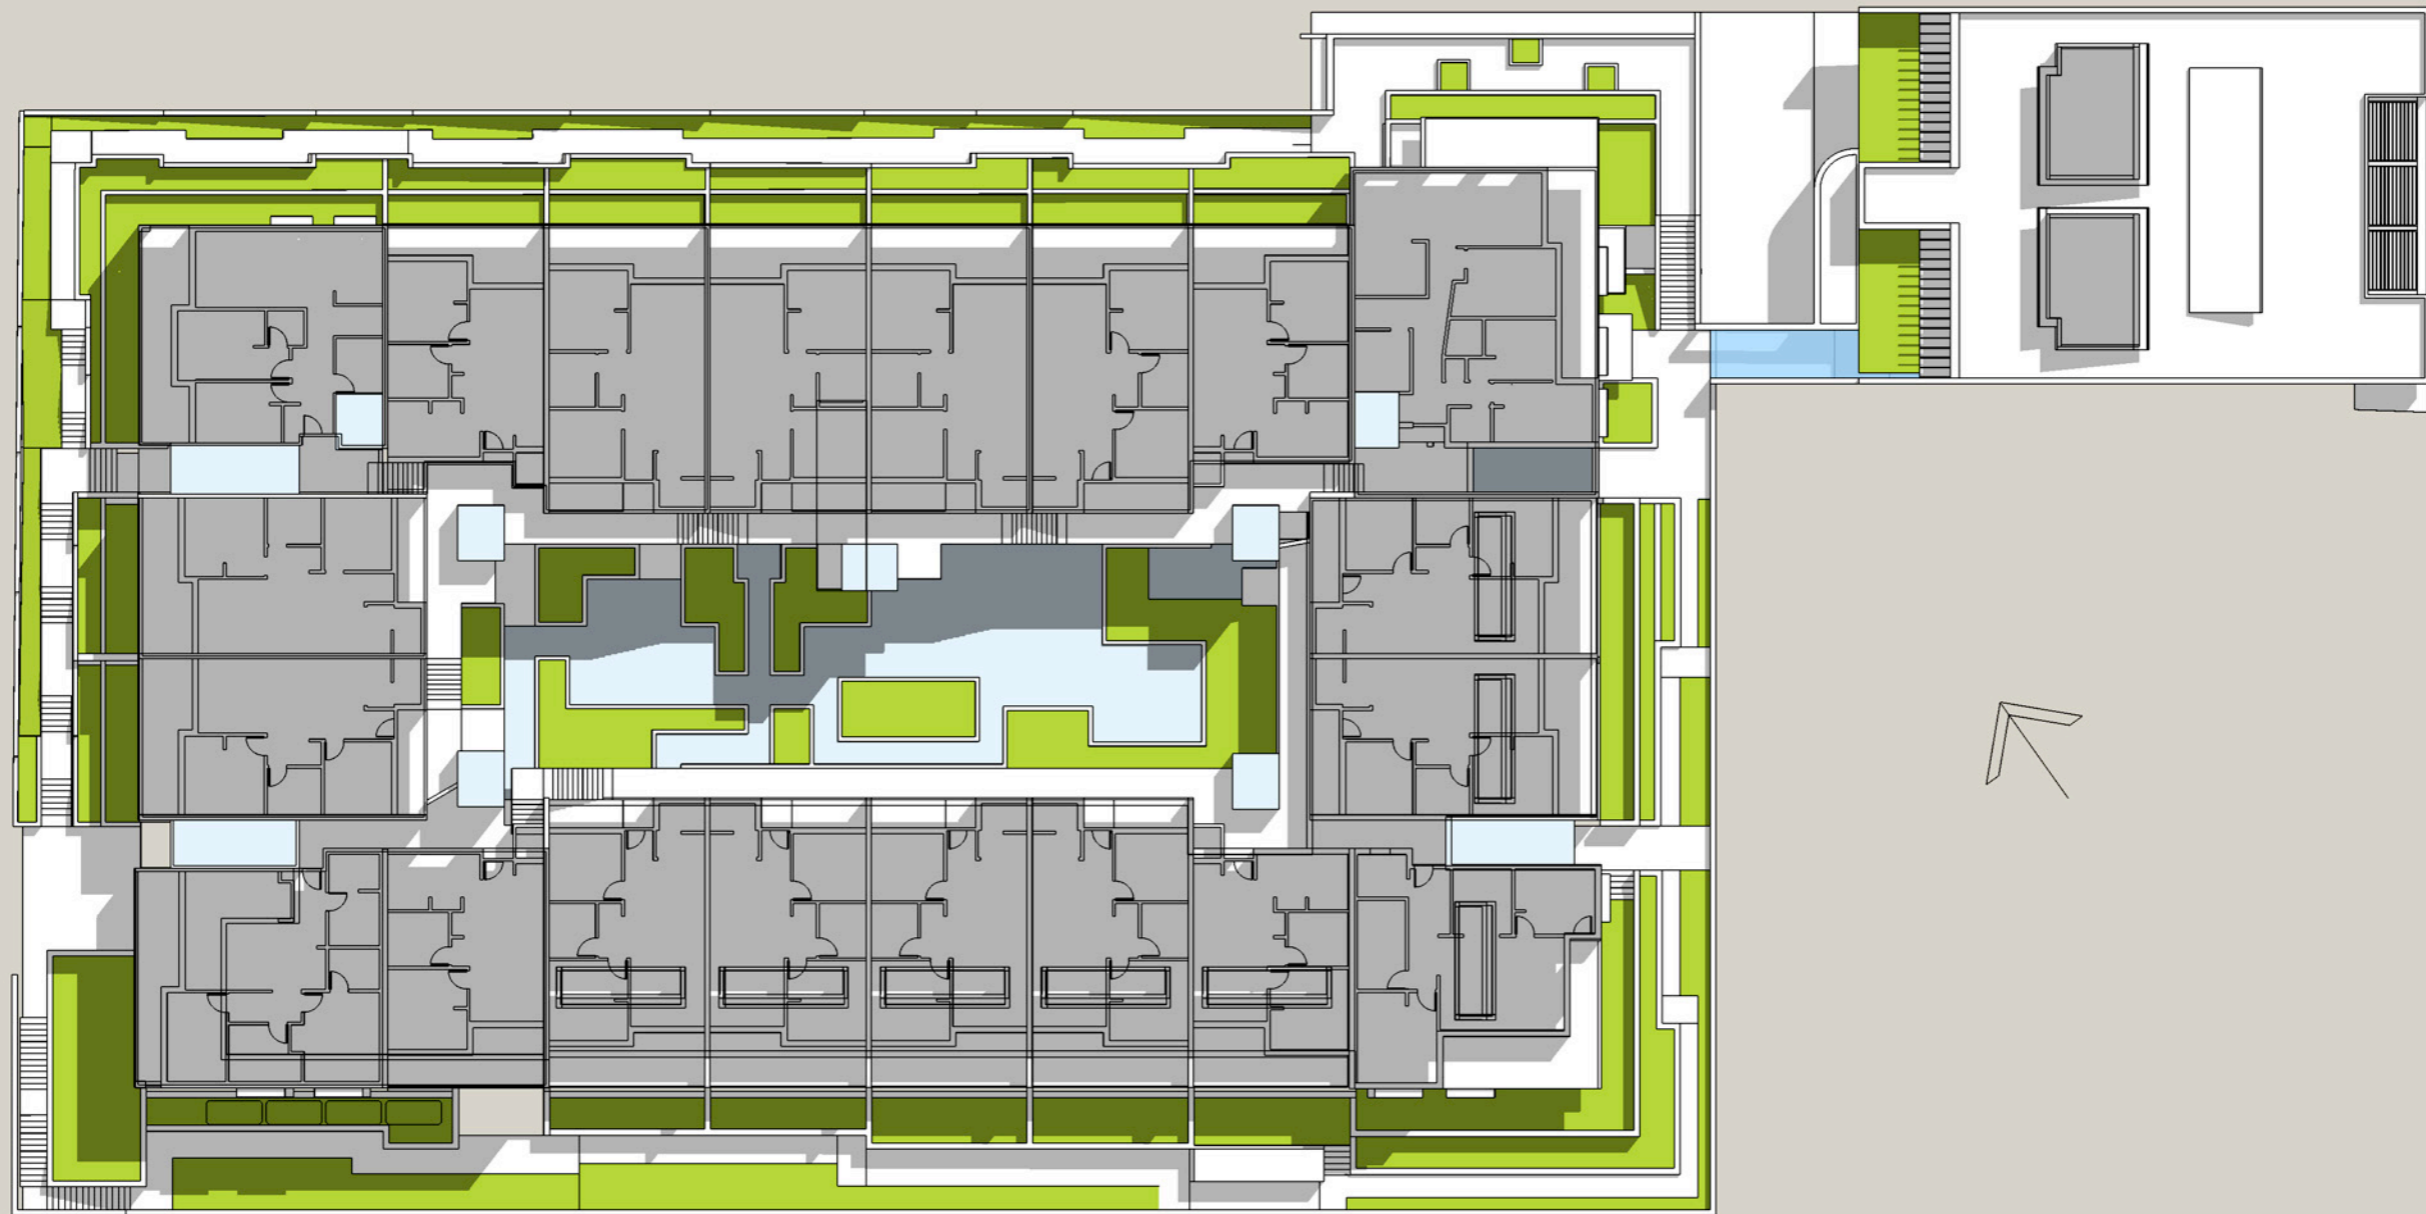

Winter Solstice - June 21

9 am

Level 1

**Kiama Shores Seniors Living**  
**Solar Access Study**  
November 2016

Winter Solstice - June 21

Noon

Level 1

**Kiama Shores Seniors Living**  
**Solar Access Study**  
November 2016

Winter Solstice - June 21

3 pm

Level 1

**Kiama Shores Seniors Living**  
**Solar Access Study**  
November 2016

Summer Solstice - December 21

9 am

Level 3

**Kiama Shores Seniors Living**  
**Solar Access Study**  
November 2016