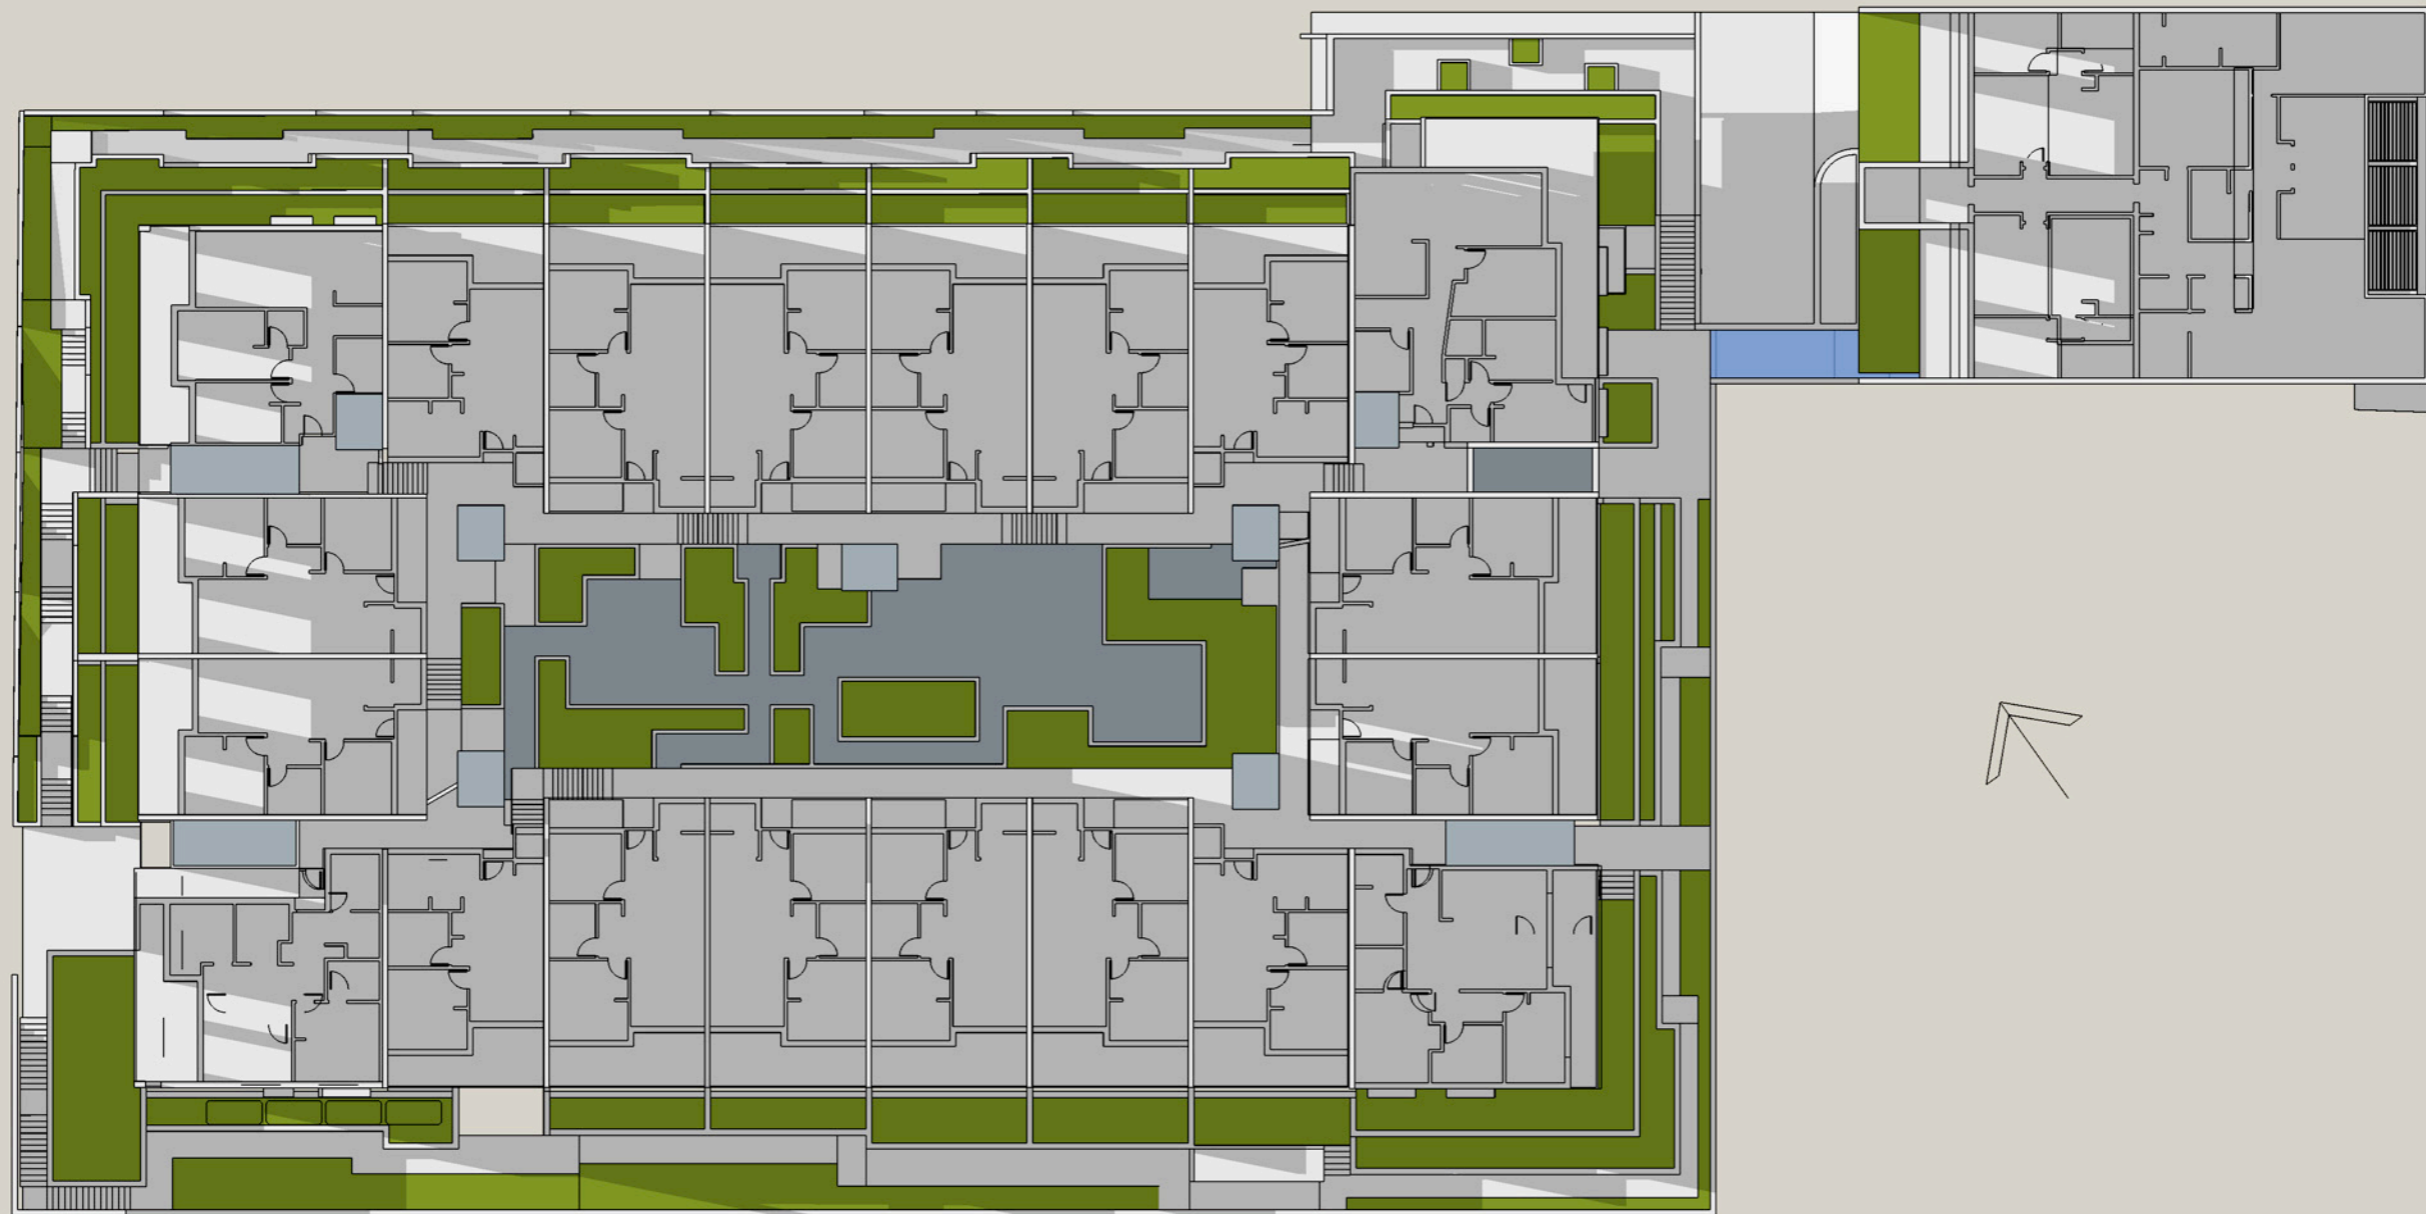

Winter Solstice - June 21

3 pm

Level 3

**Kiama Shores Seniors Living**  
**Solar Access Study**  
November 2016

Winter Solstice - June 21

9 am

Level 2

**Kiama Shores Seniors Living**  
**Solar Access Study**  
November 2016

Winter Solstice - June 21

Noon

Level 2

**Kiama Shores Seniors Living**  
**Solar Access Study**  
November 2016

Winter Solstice - June 21

3 pm

Level 2

**Kiama Shores Seniors Living**  
**Solar Access Study**  
November 2016