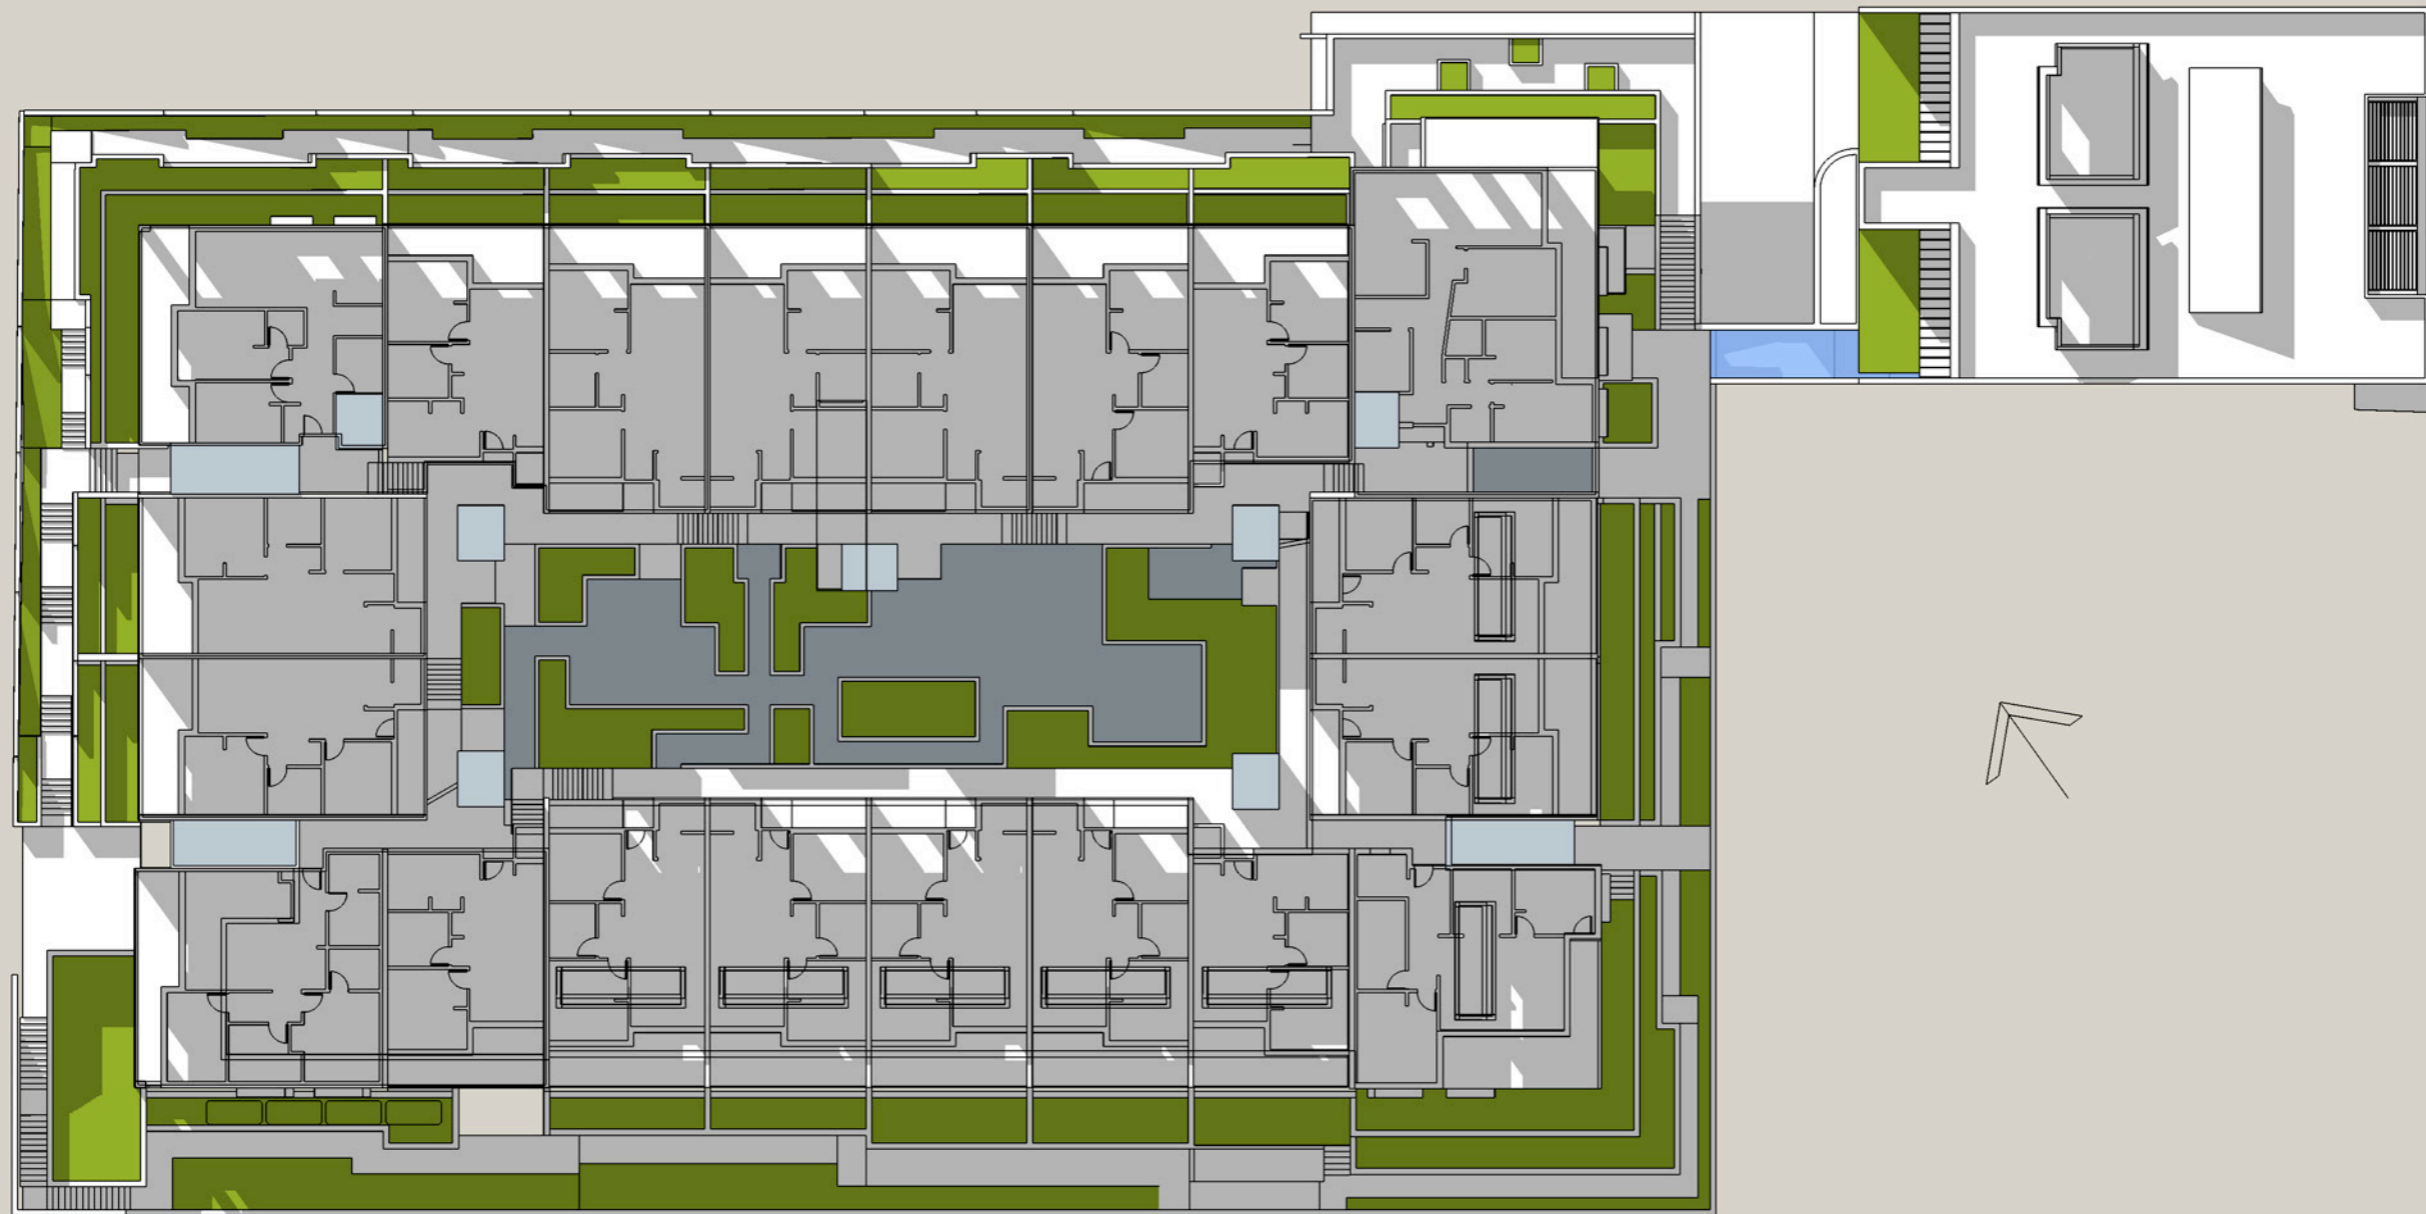

Winter Solstice - June 21

9 am

Level 3

**Kiama Shores Seniors Living**  
**Solar Access Study**  
November 2016

Winter Solstice - June 21

Noon

Level 3

**Kiama Shores Seniors Living**  
**Solar Access Study**  
November 2016