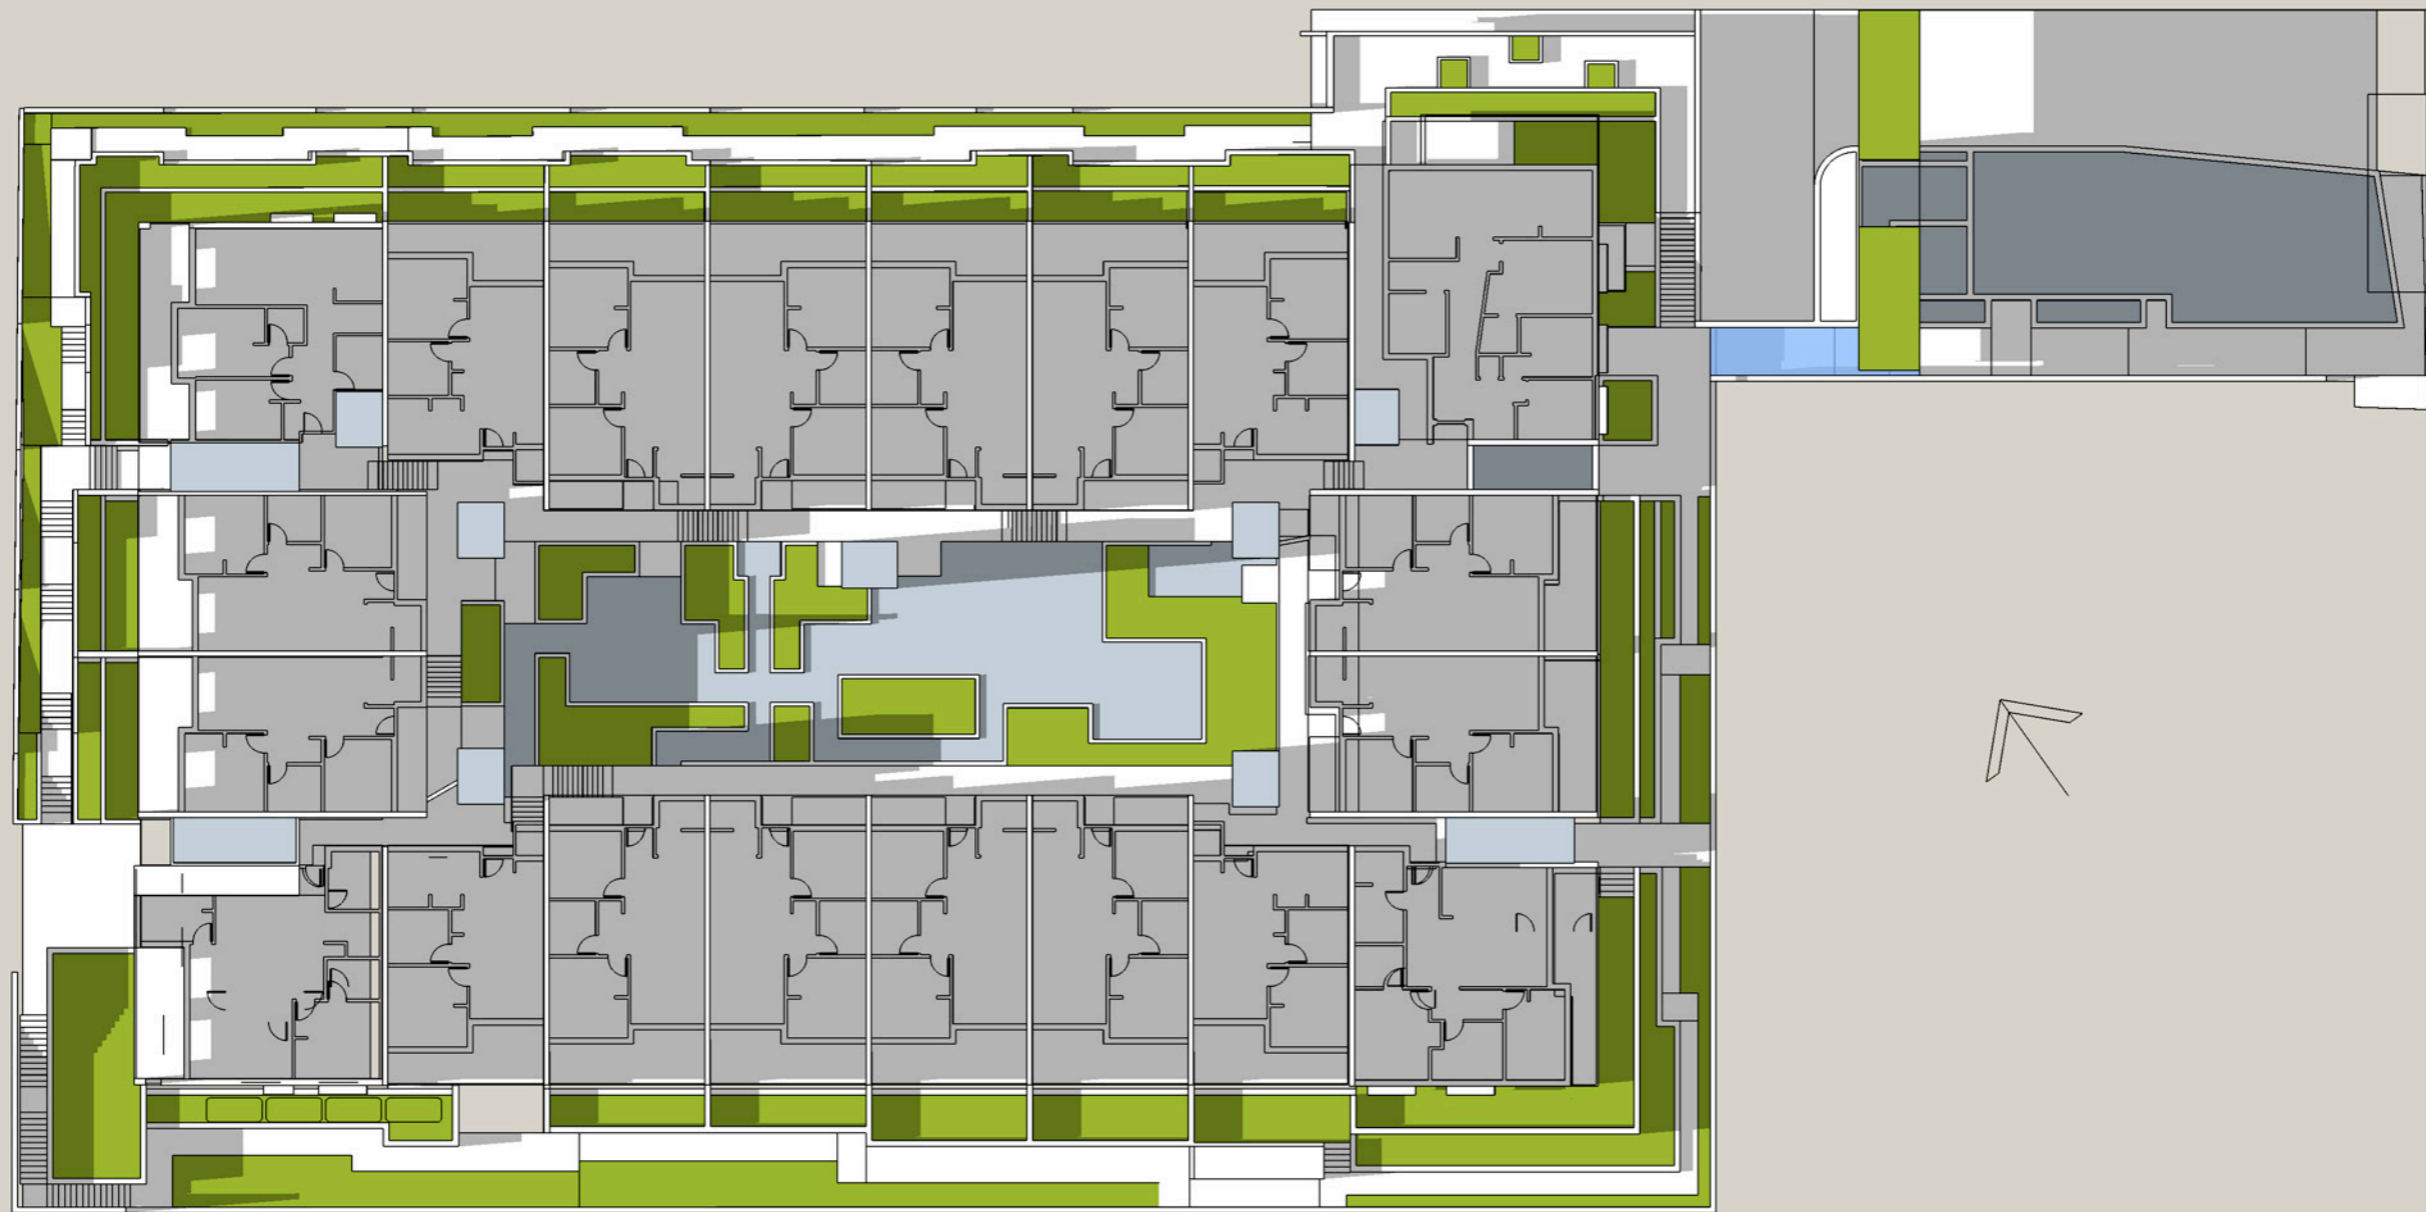

Equinox - March/Sept 21

Noon

Level 2

**Kiama Shores Seniors Living**  
**Solar Access Study**  
November 2016

Equinox - March/Sept 21

3 pm

Level 2

**Kiama Shores Seniors Living**  
**Solar Access Study**  
November 2016

Equinox - March/Sept 21

9 am

Level 1

**Kiama Shores Seniors Living**  
**Solar Access Study**  
November 2016

Equinox - March/Sept 21

Noon

Level 1

**Kiama Shores Seniors Living**  
**Solar Access Study**  
November 2016

Equinox - March/Sept 21

3 pm

Level 1

**Kiama Shores Seniors Living**  
**Solar Access Study**  
November 2016