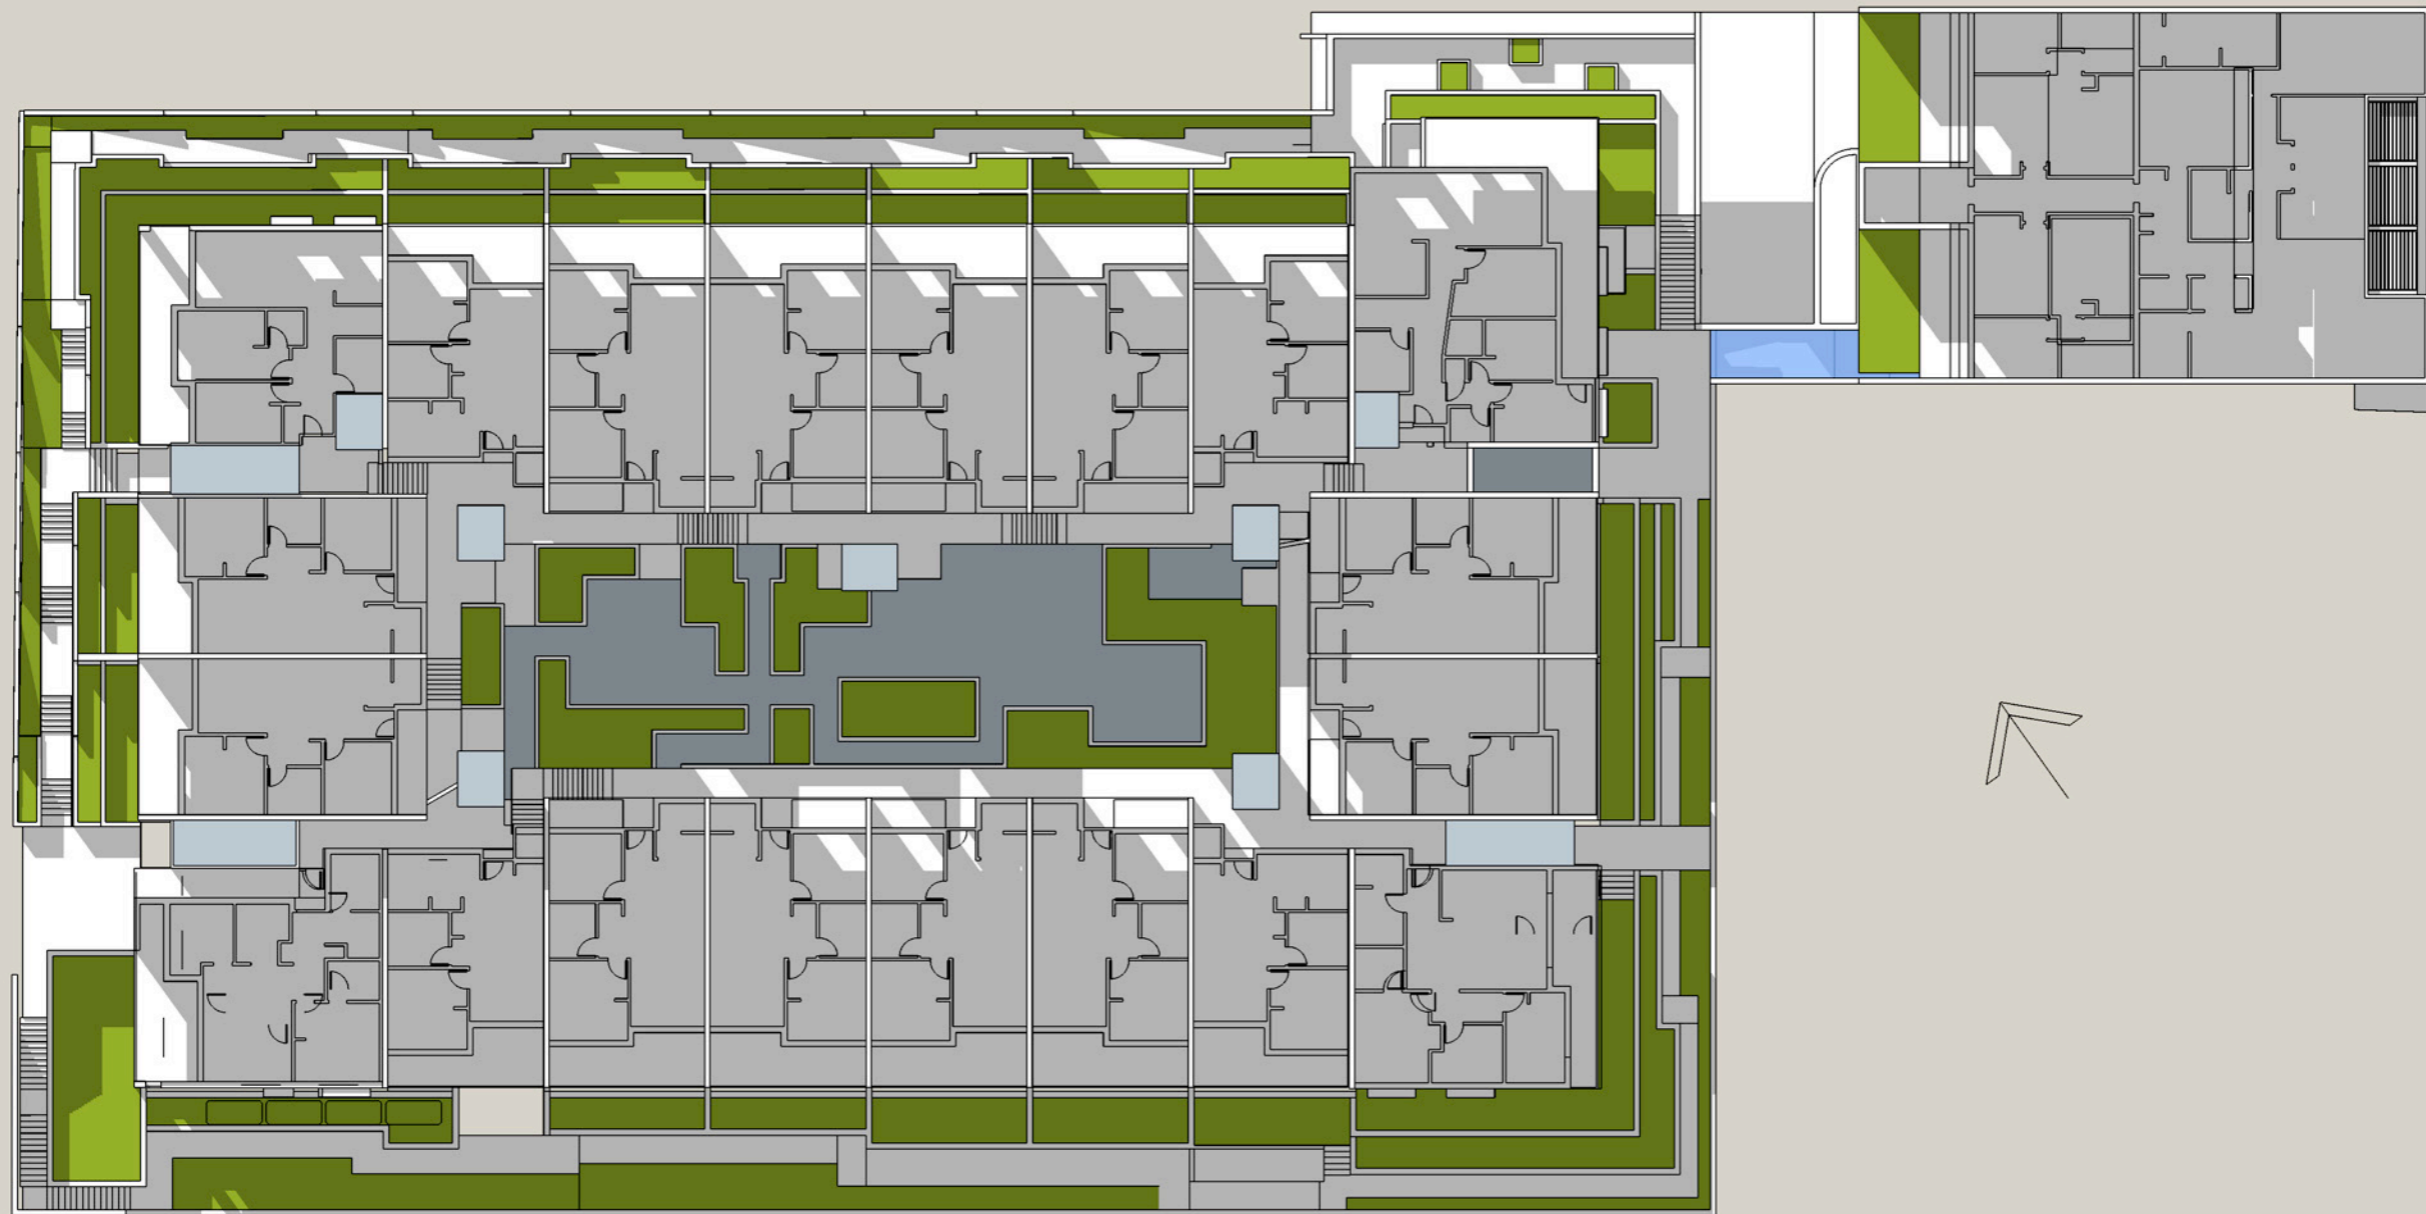

Winter Solstice - June 21

3 pm

Level 3

**Kiama Shores Seniors Living**  
**Solar Access Study**  
November 2016

Winter Solstice - June 21

9 am

Level 2

**Kiama Shores Seniors Living**  
**Solar Access Study**  
November 2016

Winter Solstice - June 21

Noon

Level 2

**Kiama Shores Seniors Living**  
**Solar Access Study**  
November 2016

Winter Solstice - June 21

3 pm

Level 2

**Kiama Shores Seniors Living**  
**Solar Access Study**  
November 2016