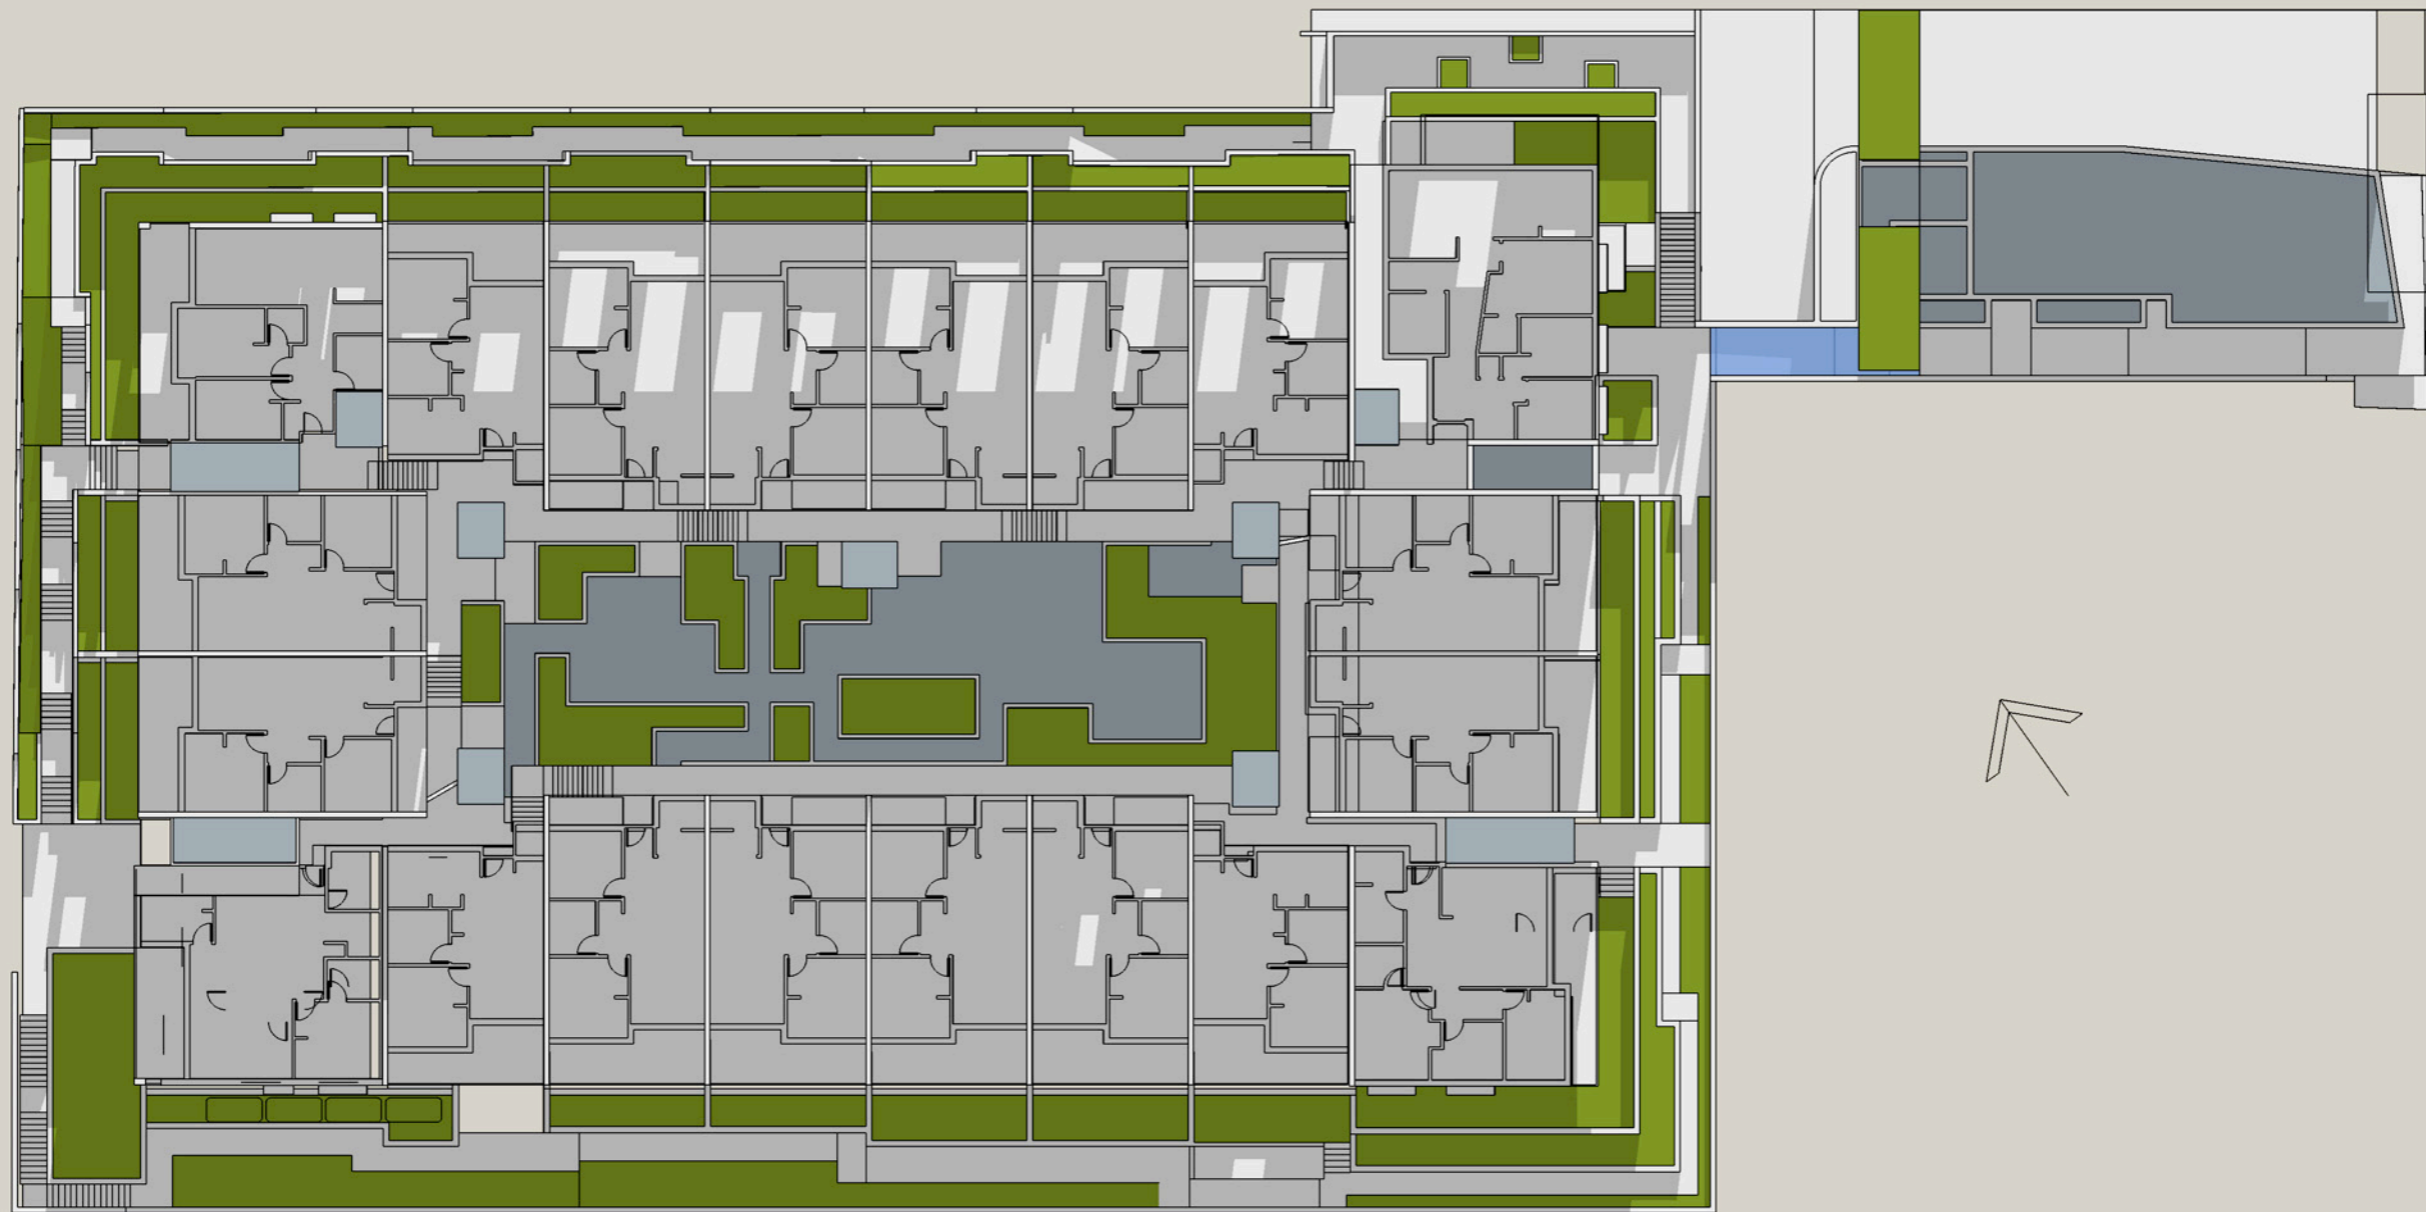

Winter Solstice - June 21

Noon

Level 2

**Kiama Shores Seniors Living**  
**Solar Access Study**  
November 2016

Winter Solstice - June 21

3 pm

Level 2

**Kiama Shores Seniors Living**  
**Solar Access Study**  
November 2016

Winter Solstice - June 21

9 am

Level 1

**Kiama Shores Seniors Living**  
**Solar Access Study**  
November 2016

Winter Solstice - June 21

Noon

Level 1

**Kiama Shores Seniors Living**  
**Solar Access Study**  
November 2016