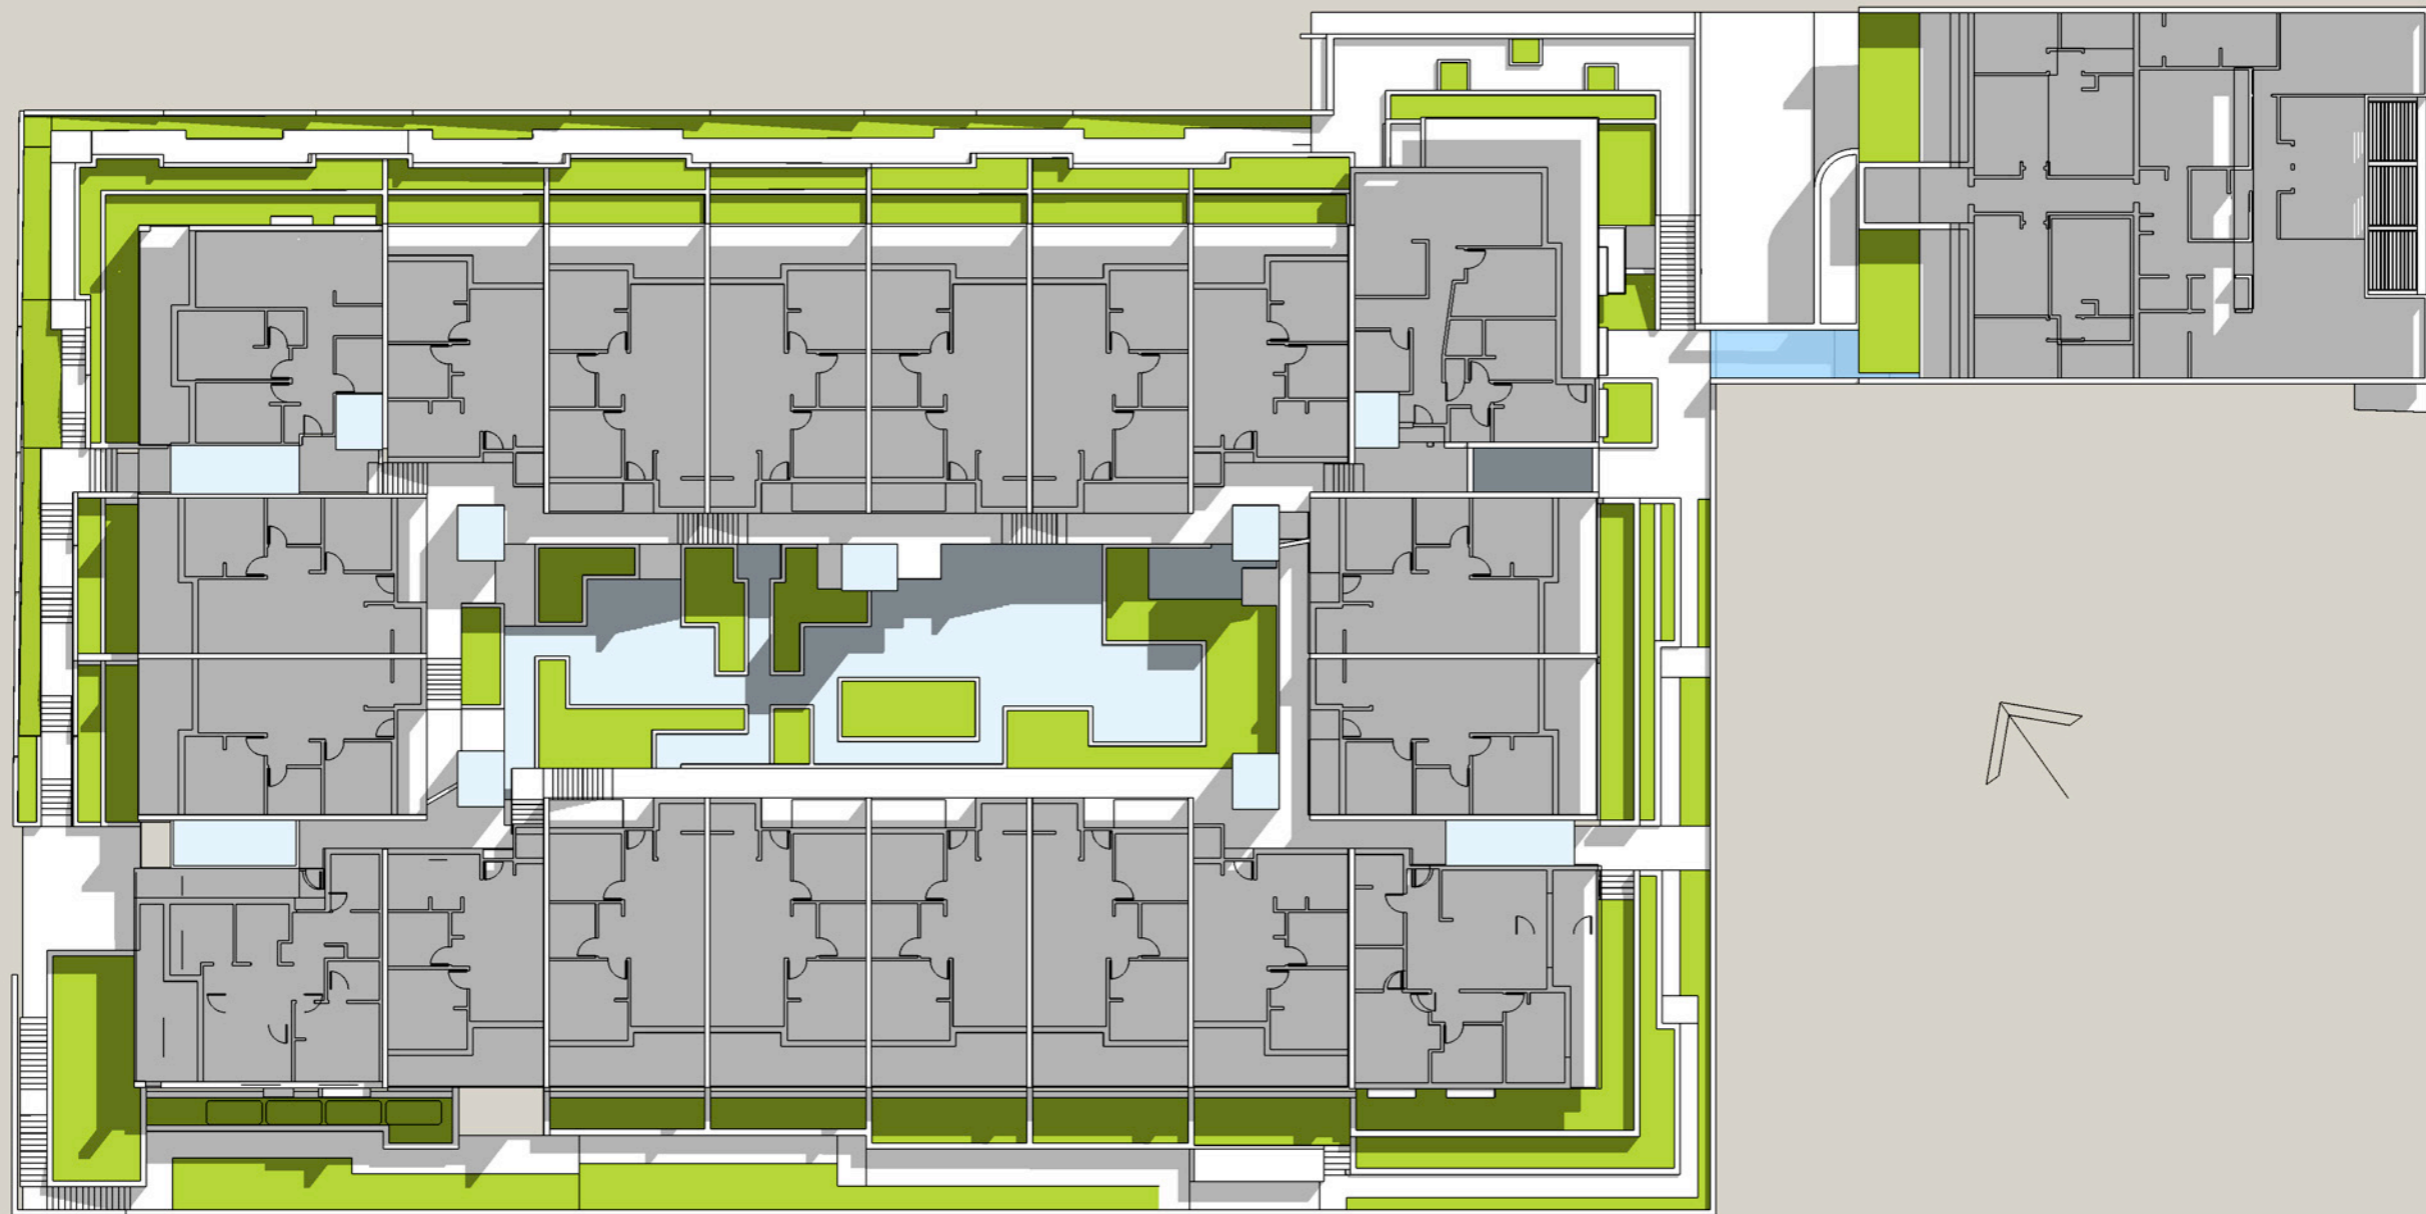

Summer Solstice - December 21

Noon

Level 3

**Kiama Shores Seniors Living**  
**Solar Access Study**  
November 2016

Summer Solstice - December 21

3 pm

Level 3

**Kiama Shores Seniors Living**  
**Solar Access Study**  
November 2016

Summer Solstice - December 21

9 am

Level 2

**Kiama Shores Seniors Living**  
**Solar Access Study**  
November 2016

Summer Solstice - December 21

Noon

Level 2

**Kiama Shores Seniors Living**  
**Solar Access Study**  
November 2016