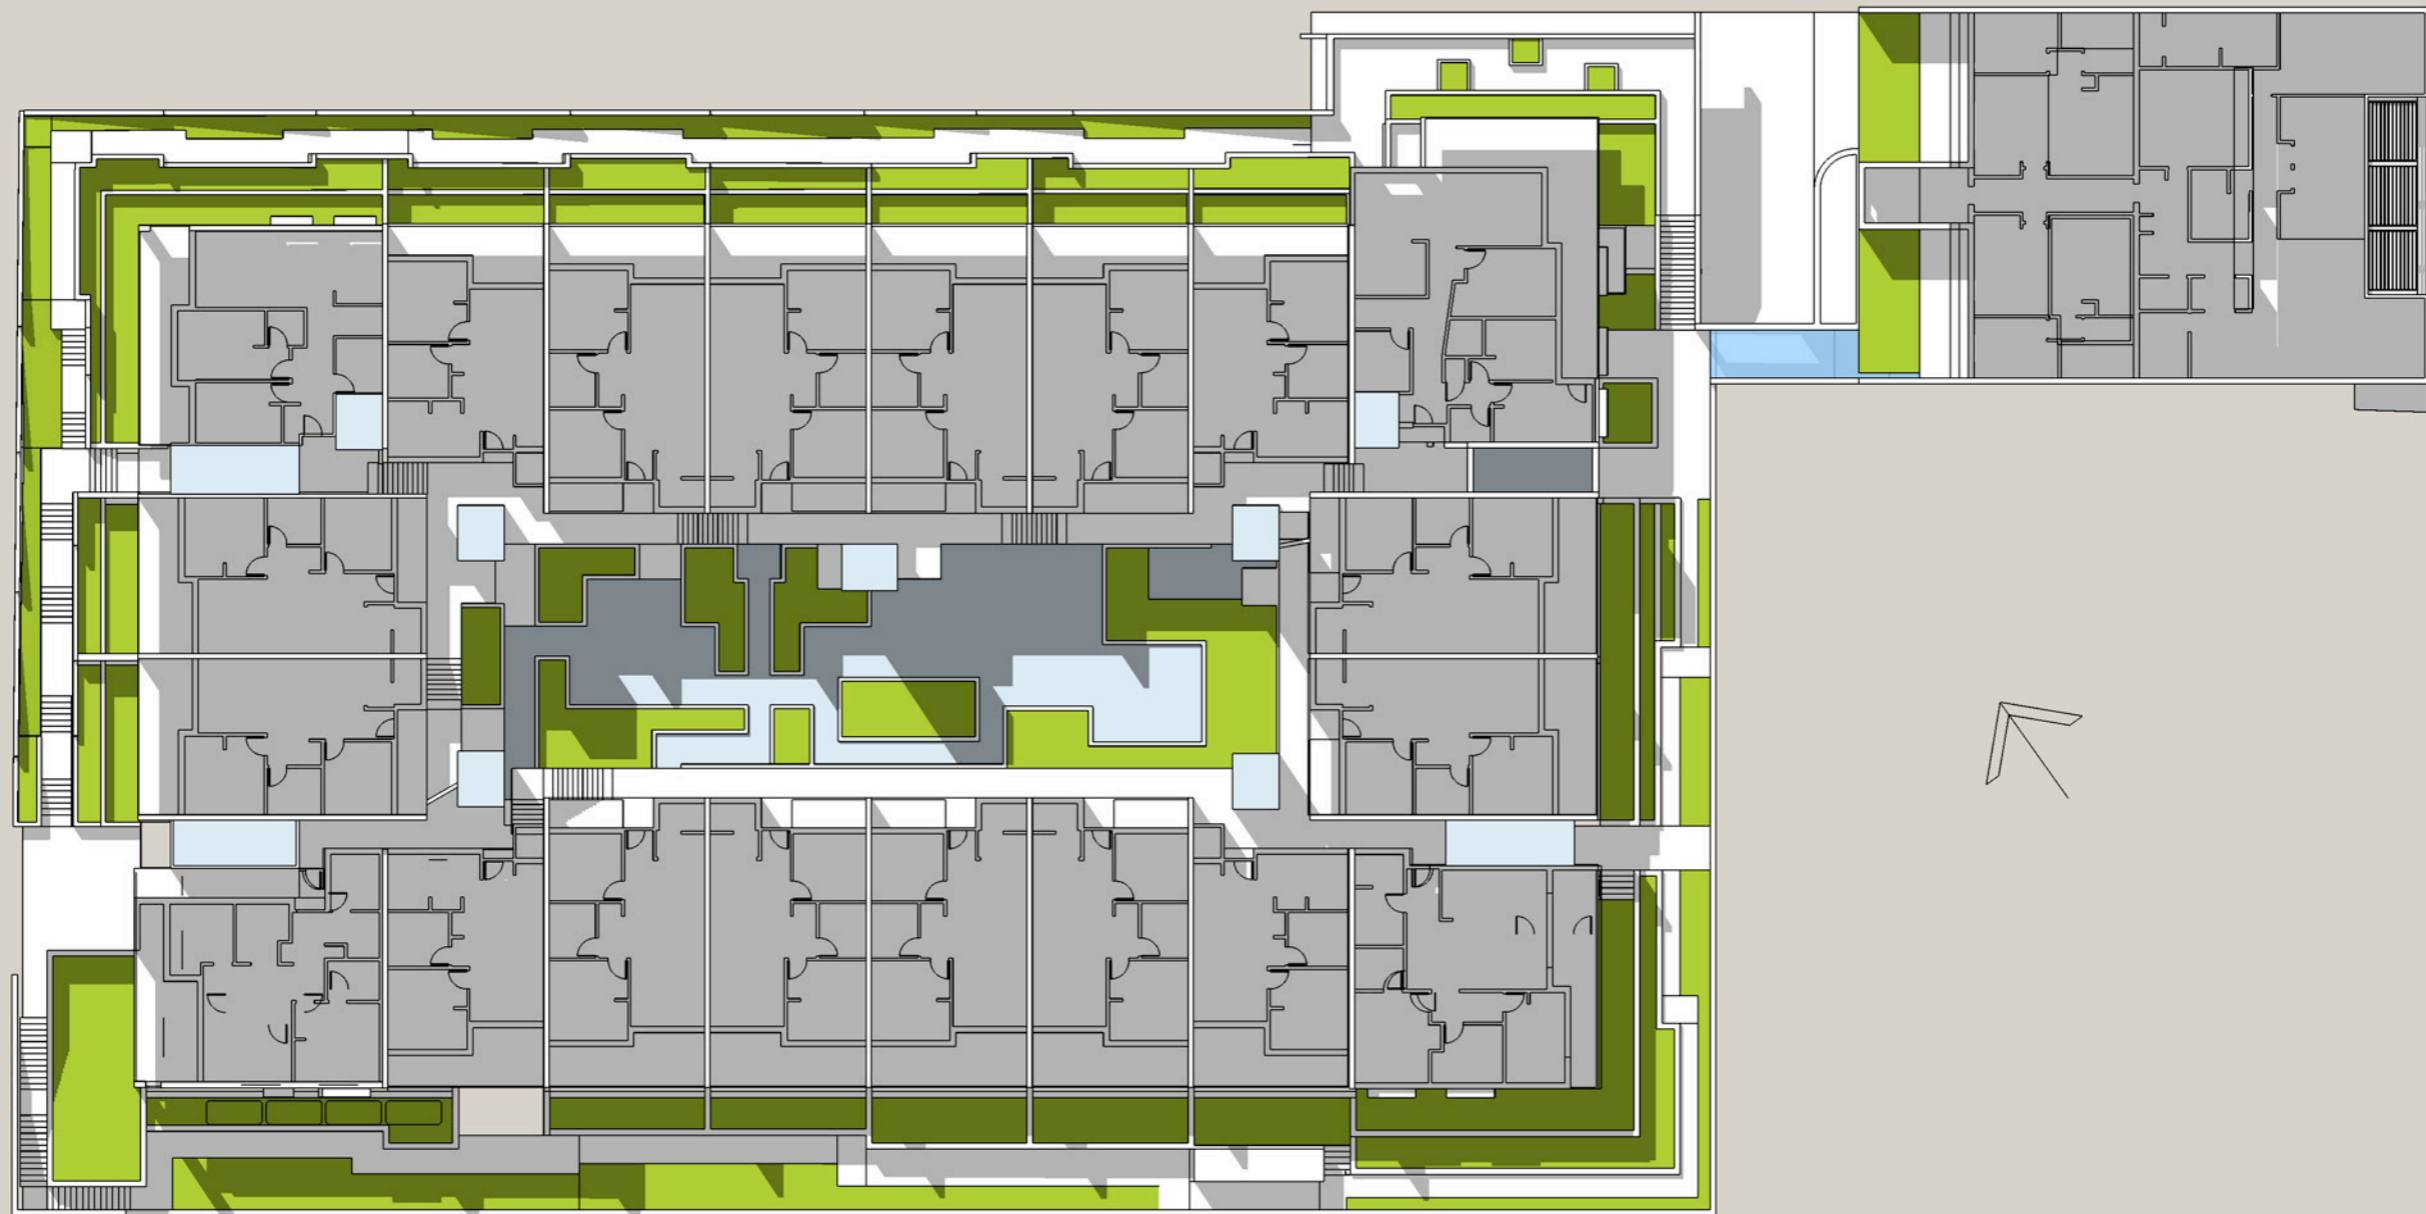

Equinox - March/Sept 21

Noon

Level 2

Kiama Shores Seniors Living
Solar Access Study
November 2016