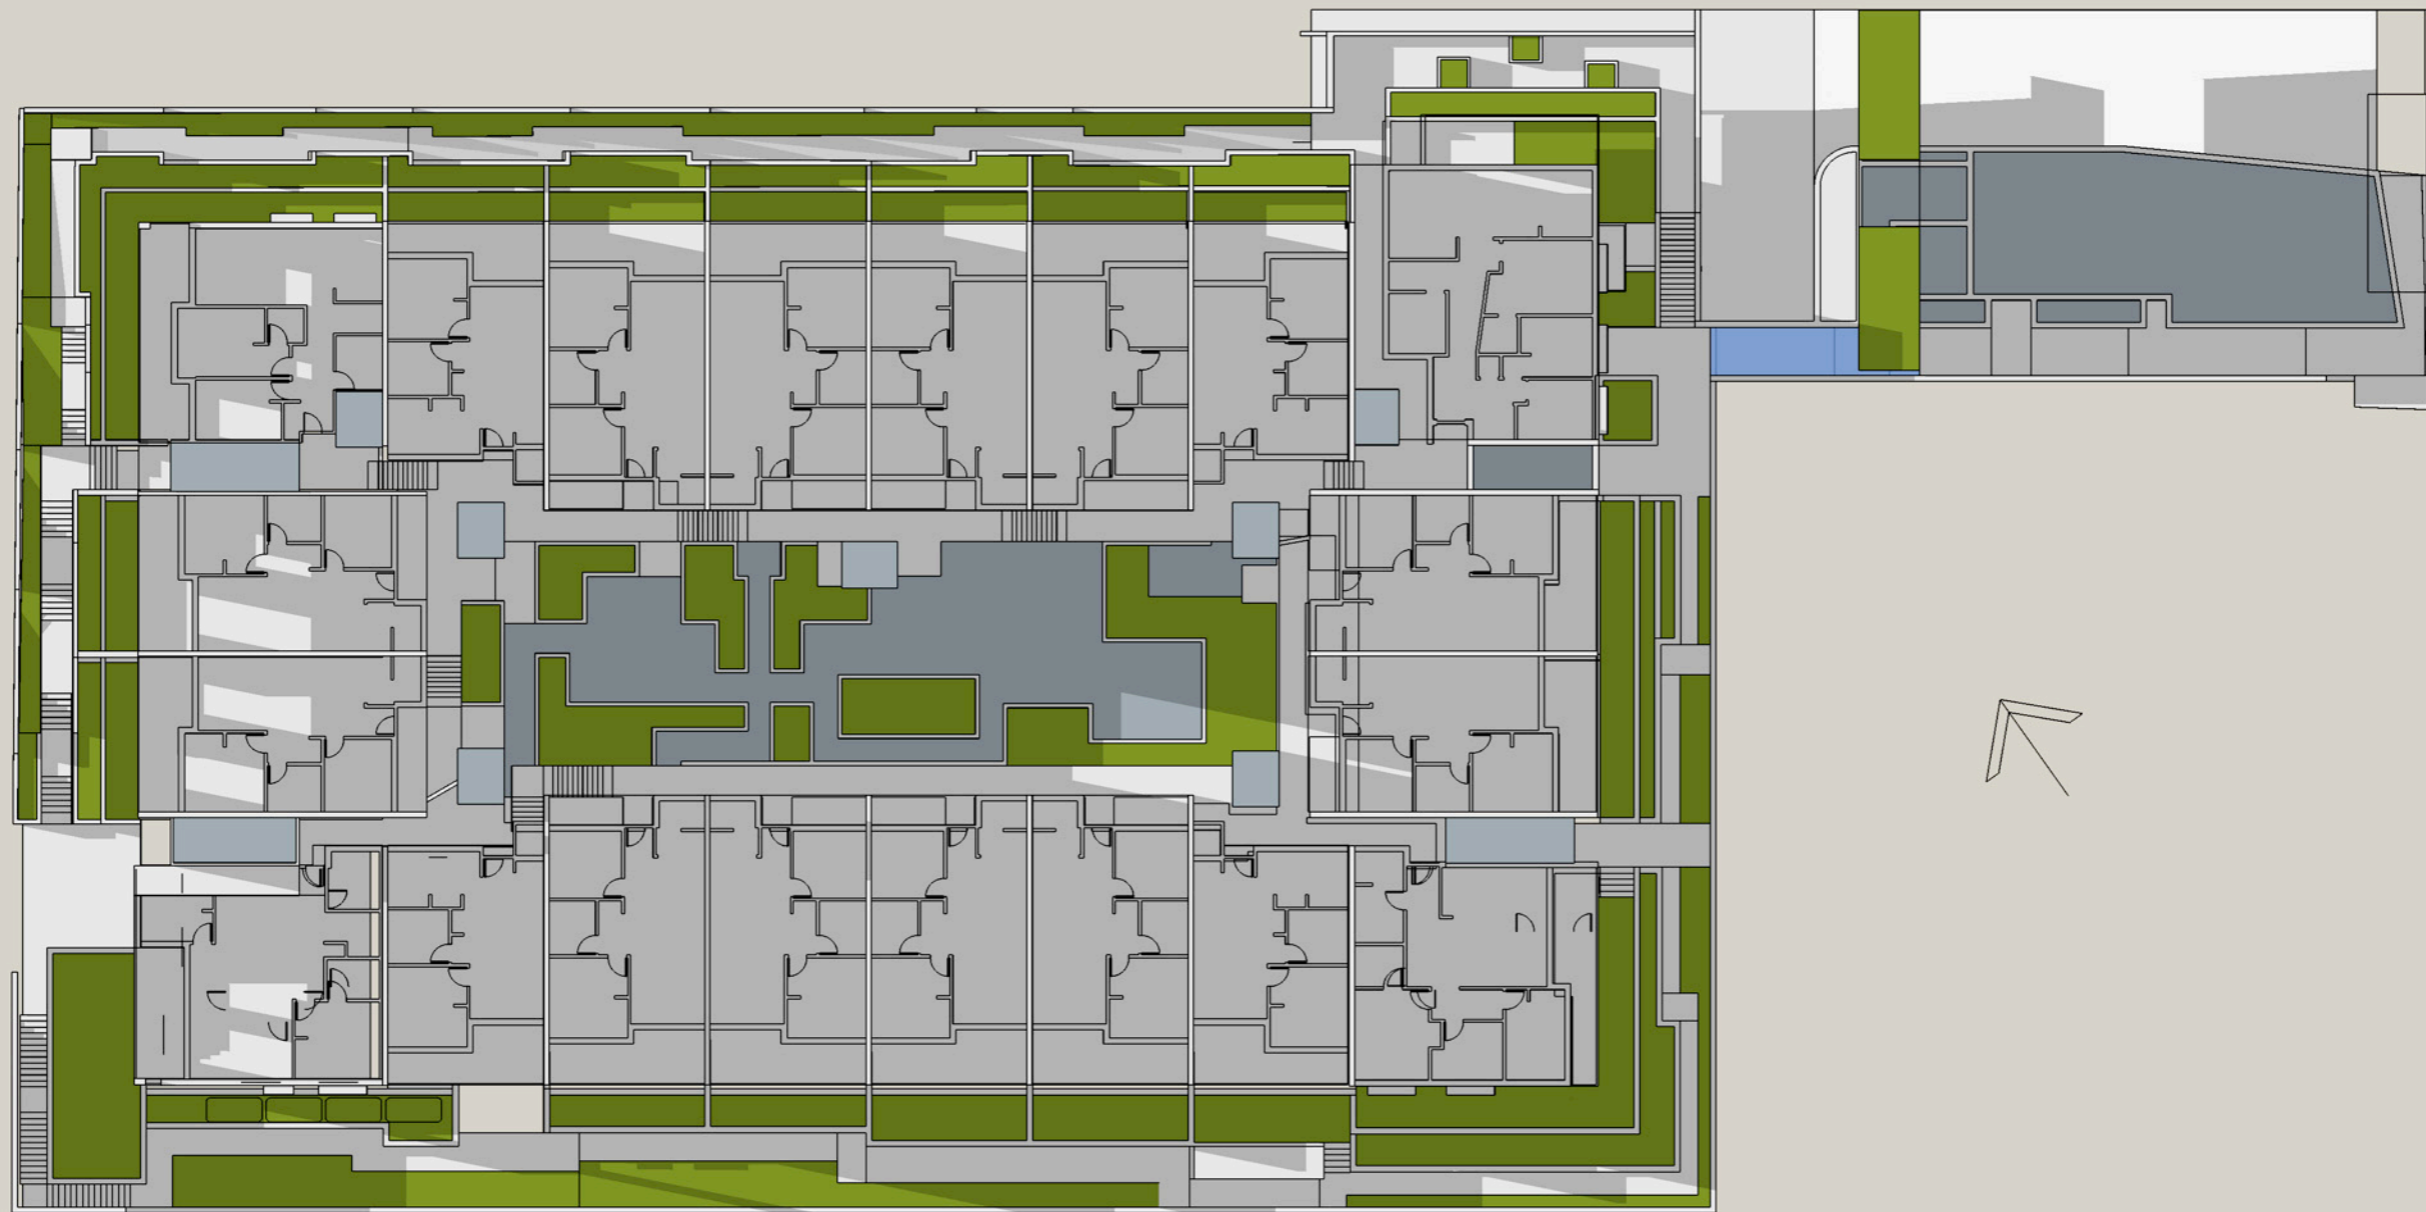

Winter Solstice - June 21

9 am

Level 1

**Kiama Shores Seniors Living**  
**Solar Access Study**  
November 2016

Winter Solstice - June 21

Noon

Level 1

**Kiama Shores Seniors Living**  
**Solar Access Study**  
November 2016

Winter Solstice - June 21

3 pm

Level 1

**Kiama Shores Seniors Living**  
**Solar Access Study**  
November 2016

Summer Solstice - December 21

9 am

Level 3

**Kiama Shores Seniors Living**  
**Solar Access Study**  
November 2016