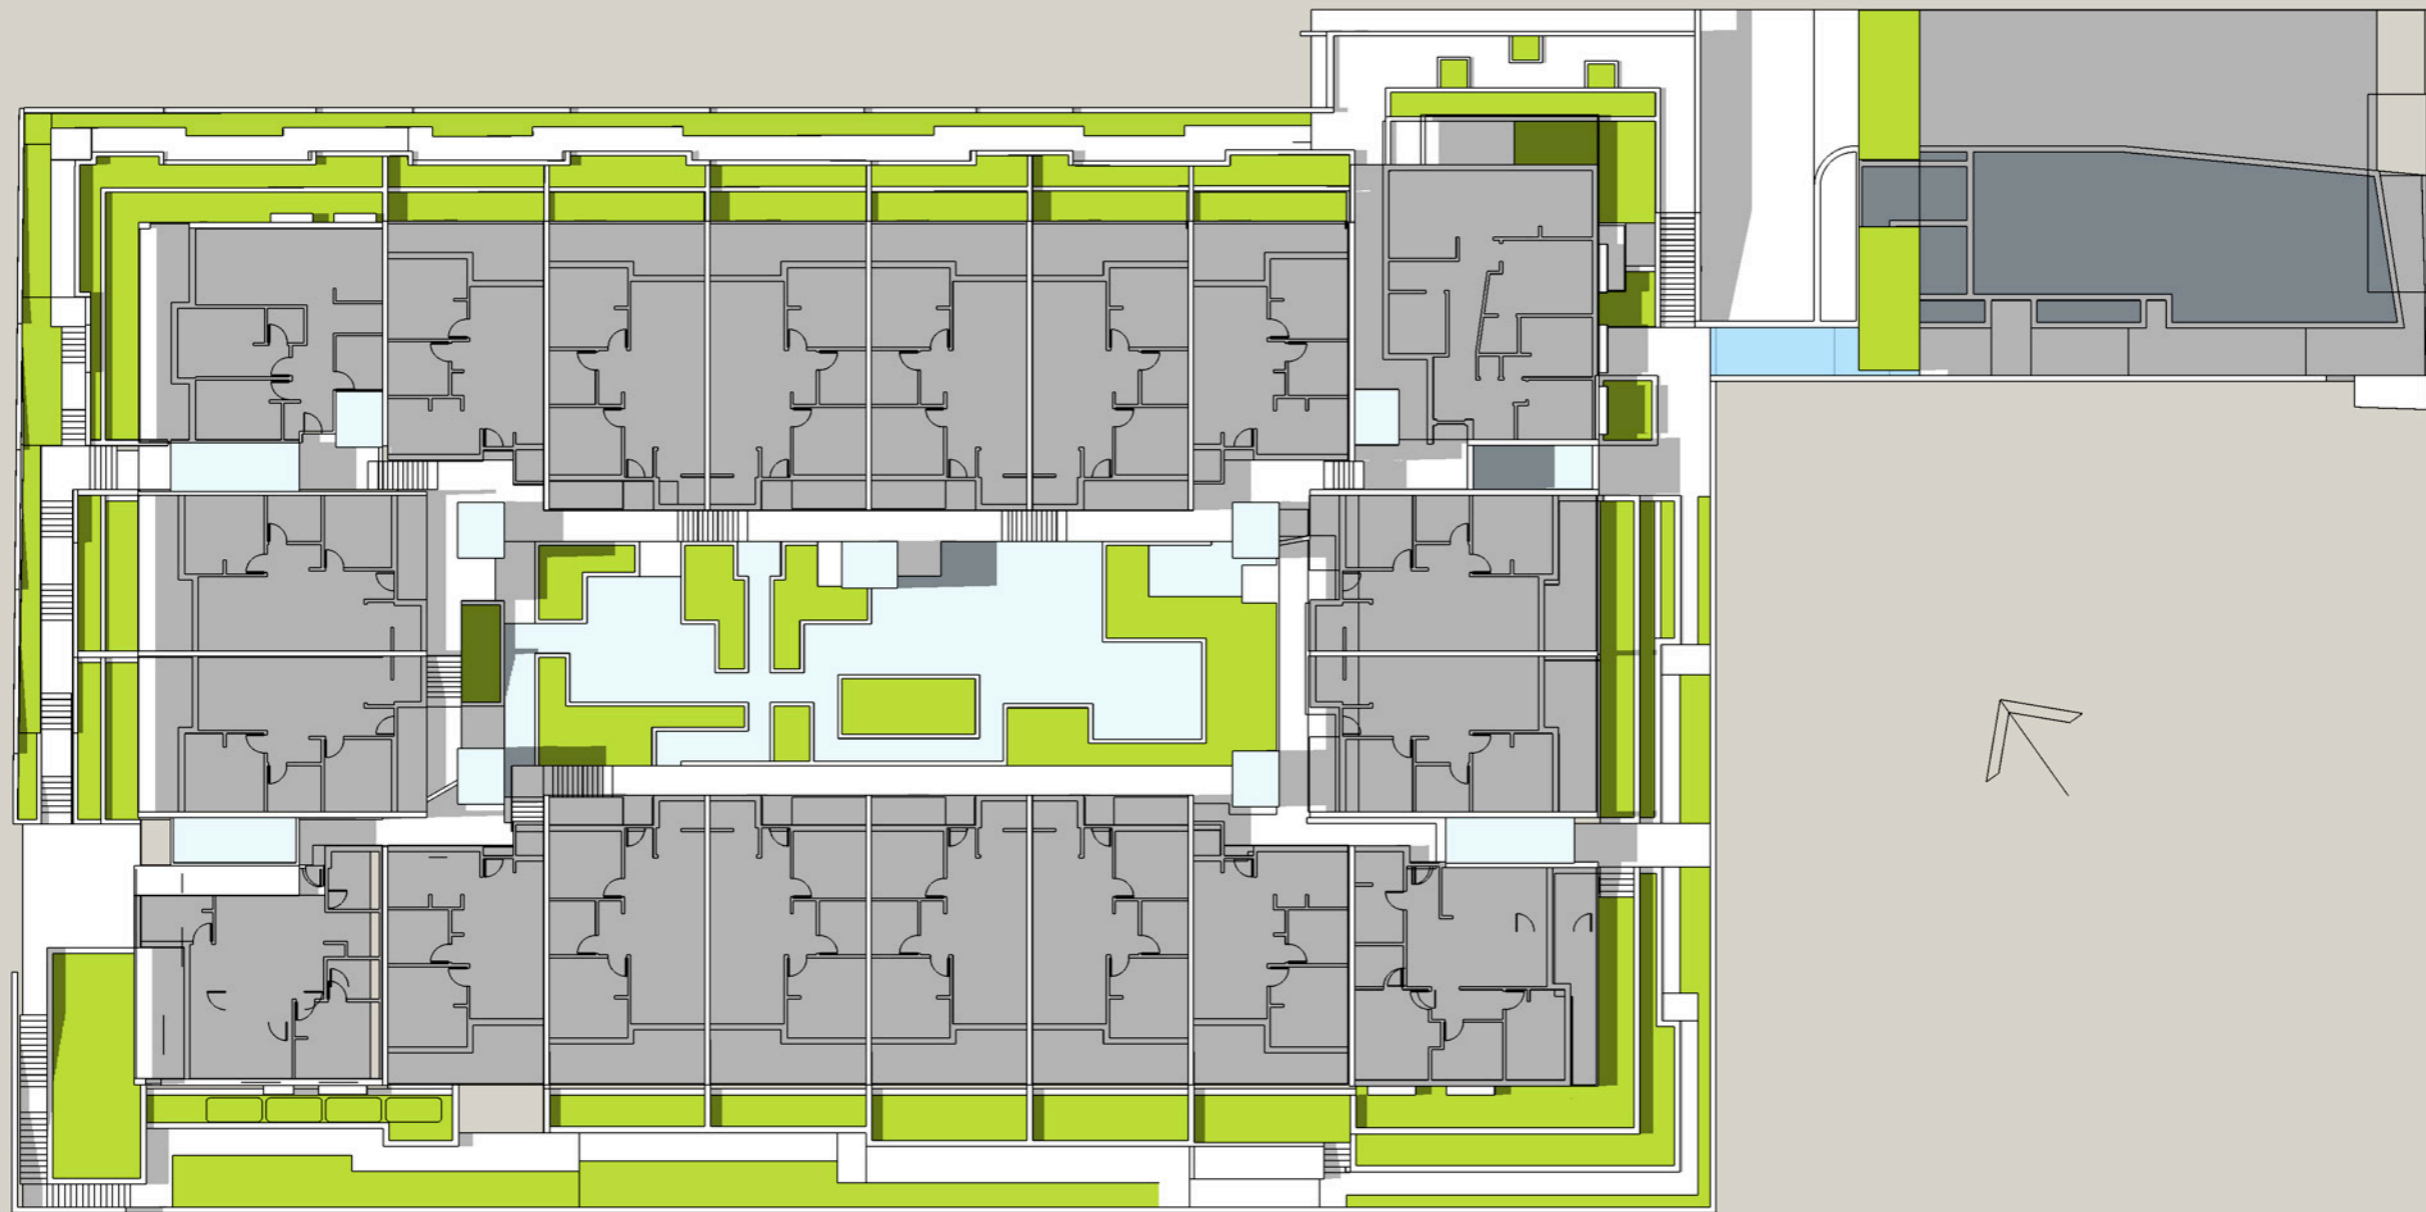

Summer Solstice - December 21

3 pm

Level 2

**Kiama Shores Seniors Living**  
**Solar Access Study**  
November 2016

Summer Solstice - December 21

9 am

Level 1

**Kiama Shores Seniors Living**  
**Solar Access Study**  
November 2016

Summer Solstice - December 21

Noon

Level 1

**Kiama Shores Seniors Living**  
**Solar Access Study**  
November 2016

Summer Solstice - December 21

3 pm

Level 1

**Kiama Shores Seniors Living**  
**Solar Access Study**  
November 2016

Equinox - March/Sept 21

9 am

Level 3

**Kiama Shores Seniors Living**  
**Solar Access Study**  
November 2016

Equinox - March/Sept 21

Noon

Level 3

**Kiama Shores Seniors Living**  
**Solar Access Study**  
November 2016