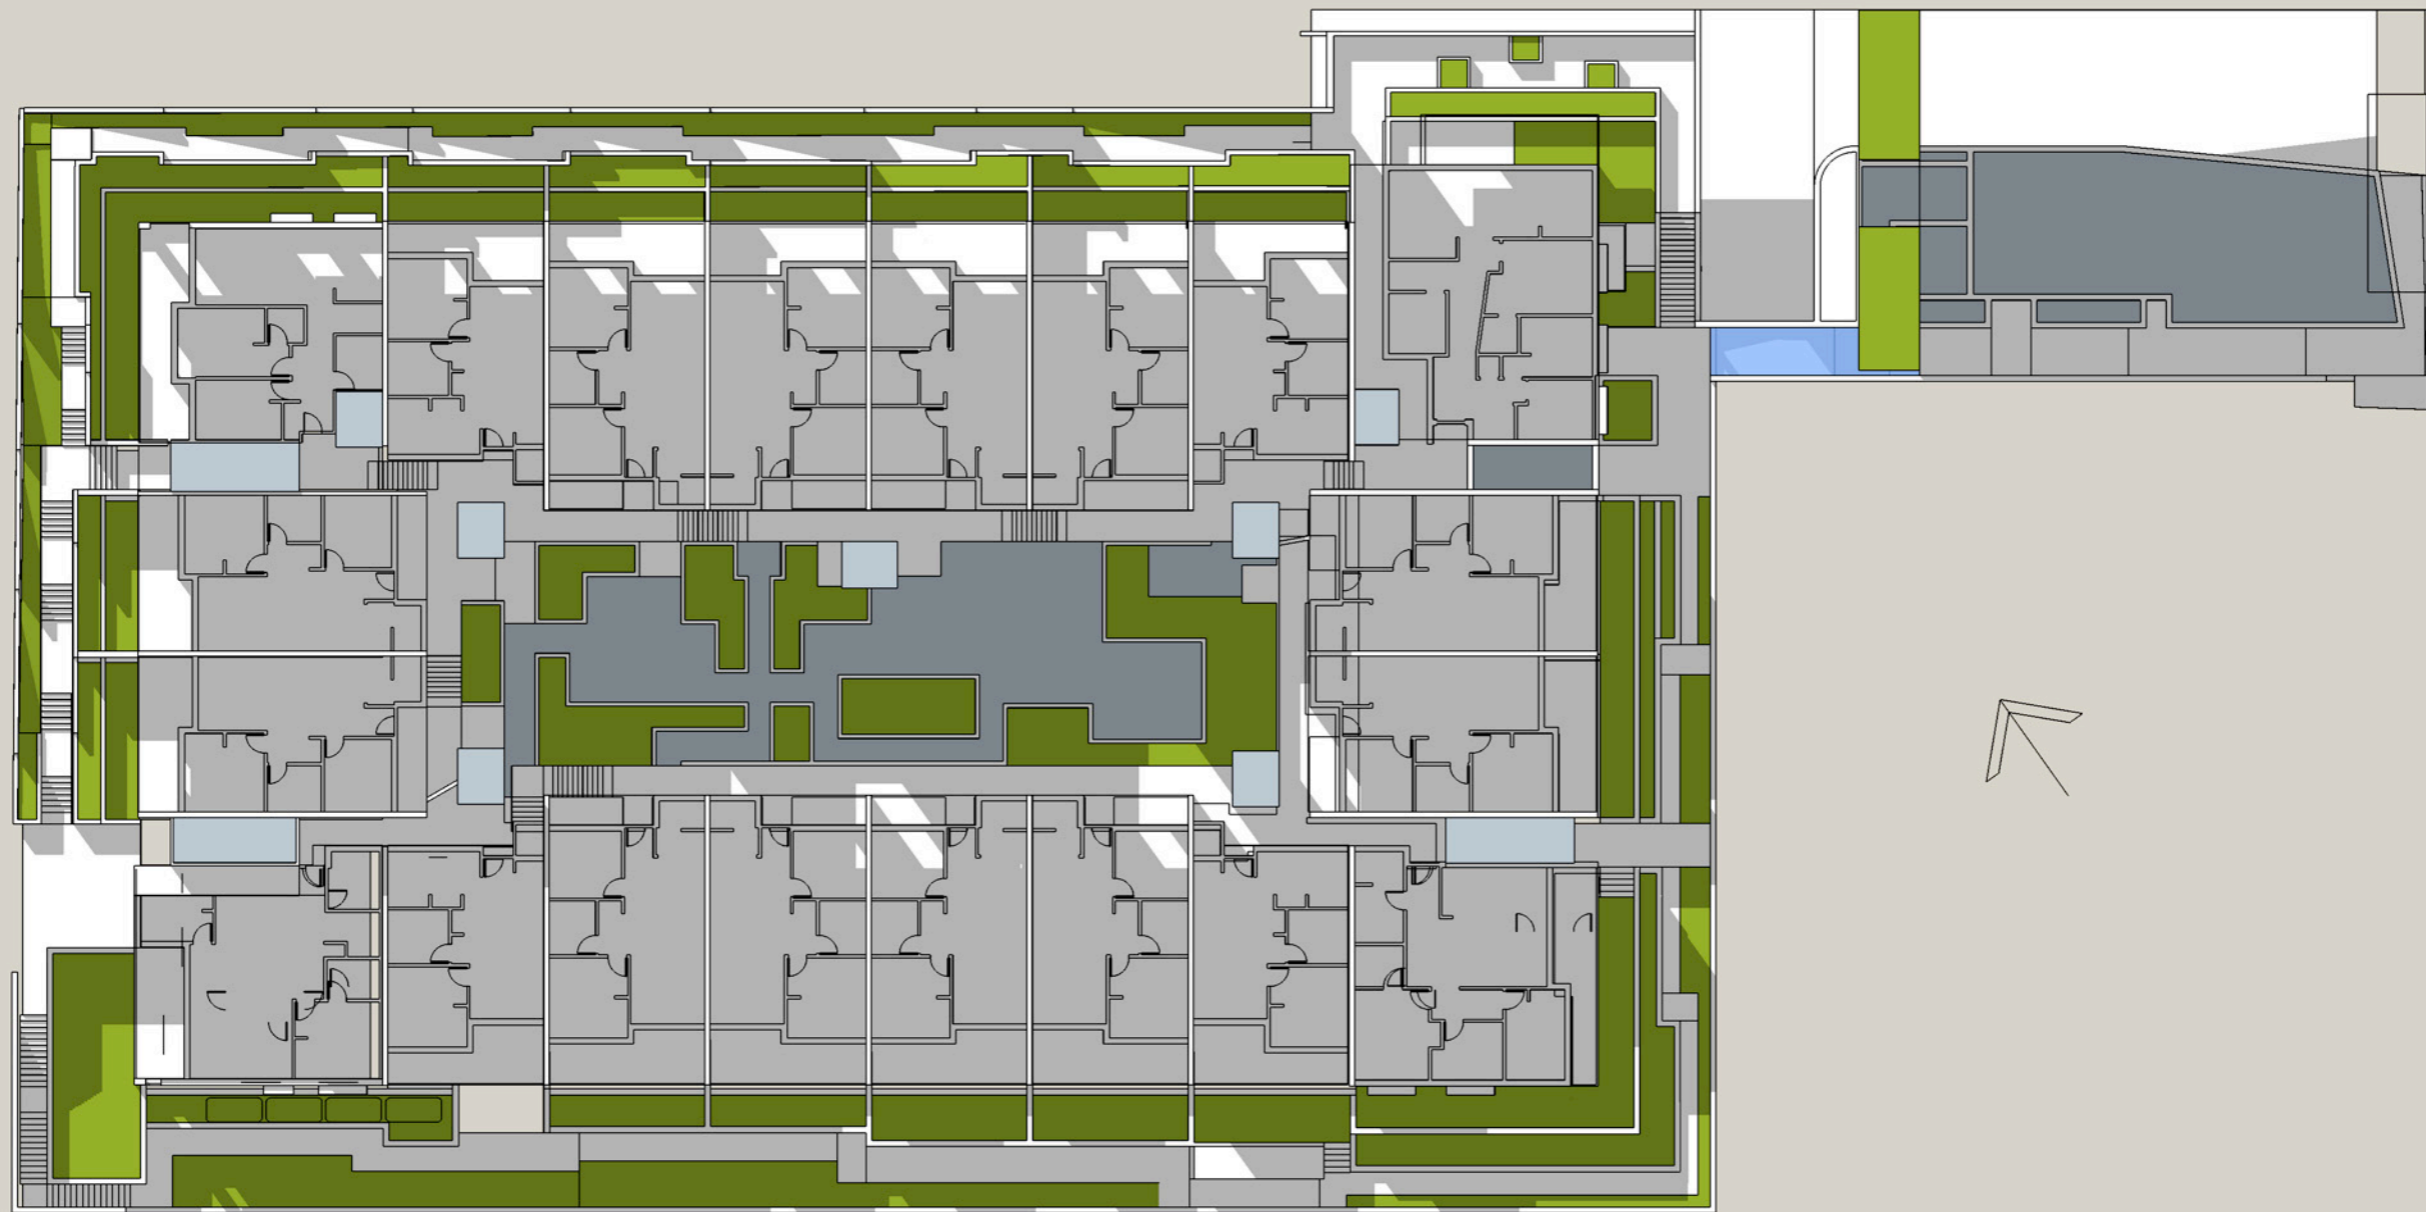

Winter Solstice - June 21

Noon

Level 2

**Kiama Shores Seniors Living**  
**Solar Access Study**  
November 2016

Winter Solstice - June 21

3 pm

Level 2

**Kiama Shores Seniors Living**  
**Solar Access Study**  
November 2016

Winter Solstice - June 21

9 am

Level 1

**Kiama Shores Seniors Living**  
**Solar Access Study**  
November 2016

Winter Solstice - June 21

Noon

Level 1

**Kiama Shores Seniors Living**  
**Solar Access Study**  
November 2016