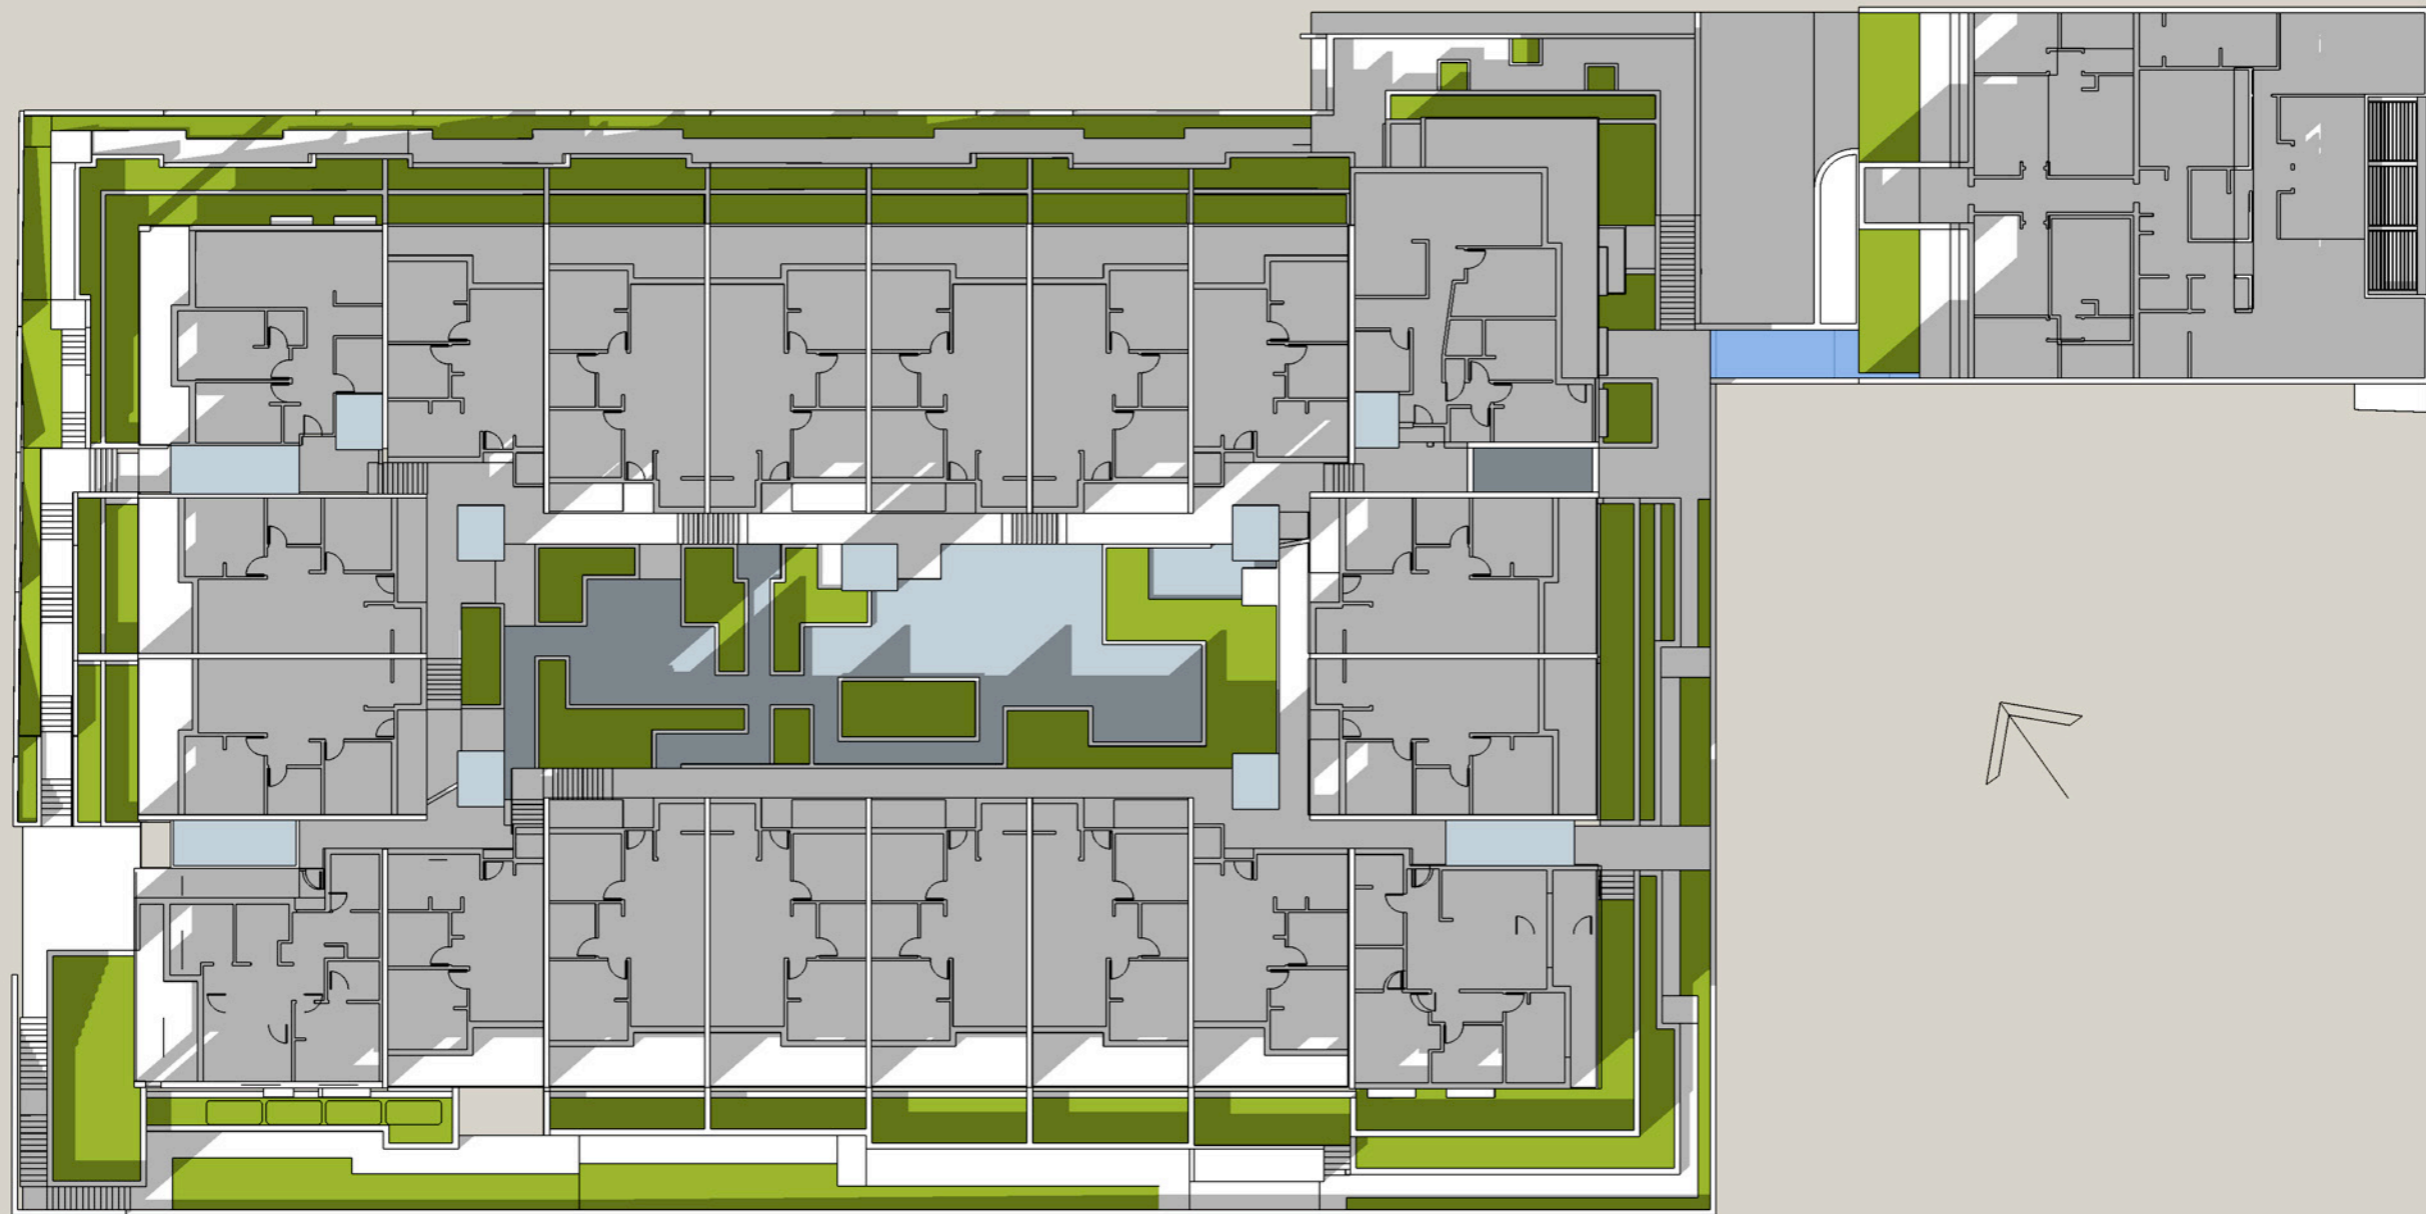

Summer Solstice - December 21

9 am

Level 2

**Kiama Shores Seniors Living**  
**Solar Access Study**  
November 2016

Summer Solstice - December 21

Noon

Level 2

**Kiama Shores Seniors Living**  
**Solar Access Study**  
November 2016

Summer Solstice - December 21

3 pm

Level 2

**Kiama Shores Seniors Living**  
**Solar Access Study**  
November 2016

Summer Solstice - December 21

9 am

Level 1

**Kiama Shores Seniors Living**  
**Solar Access Study**  
November 2016