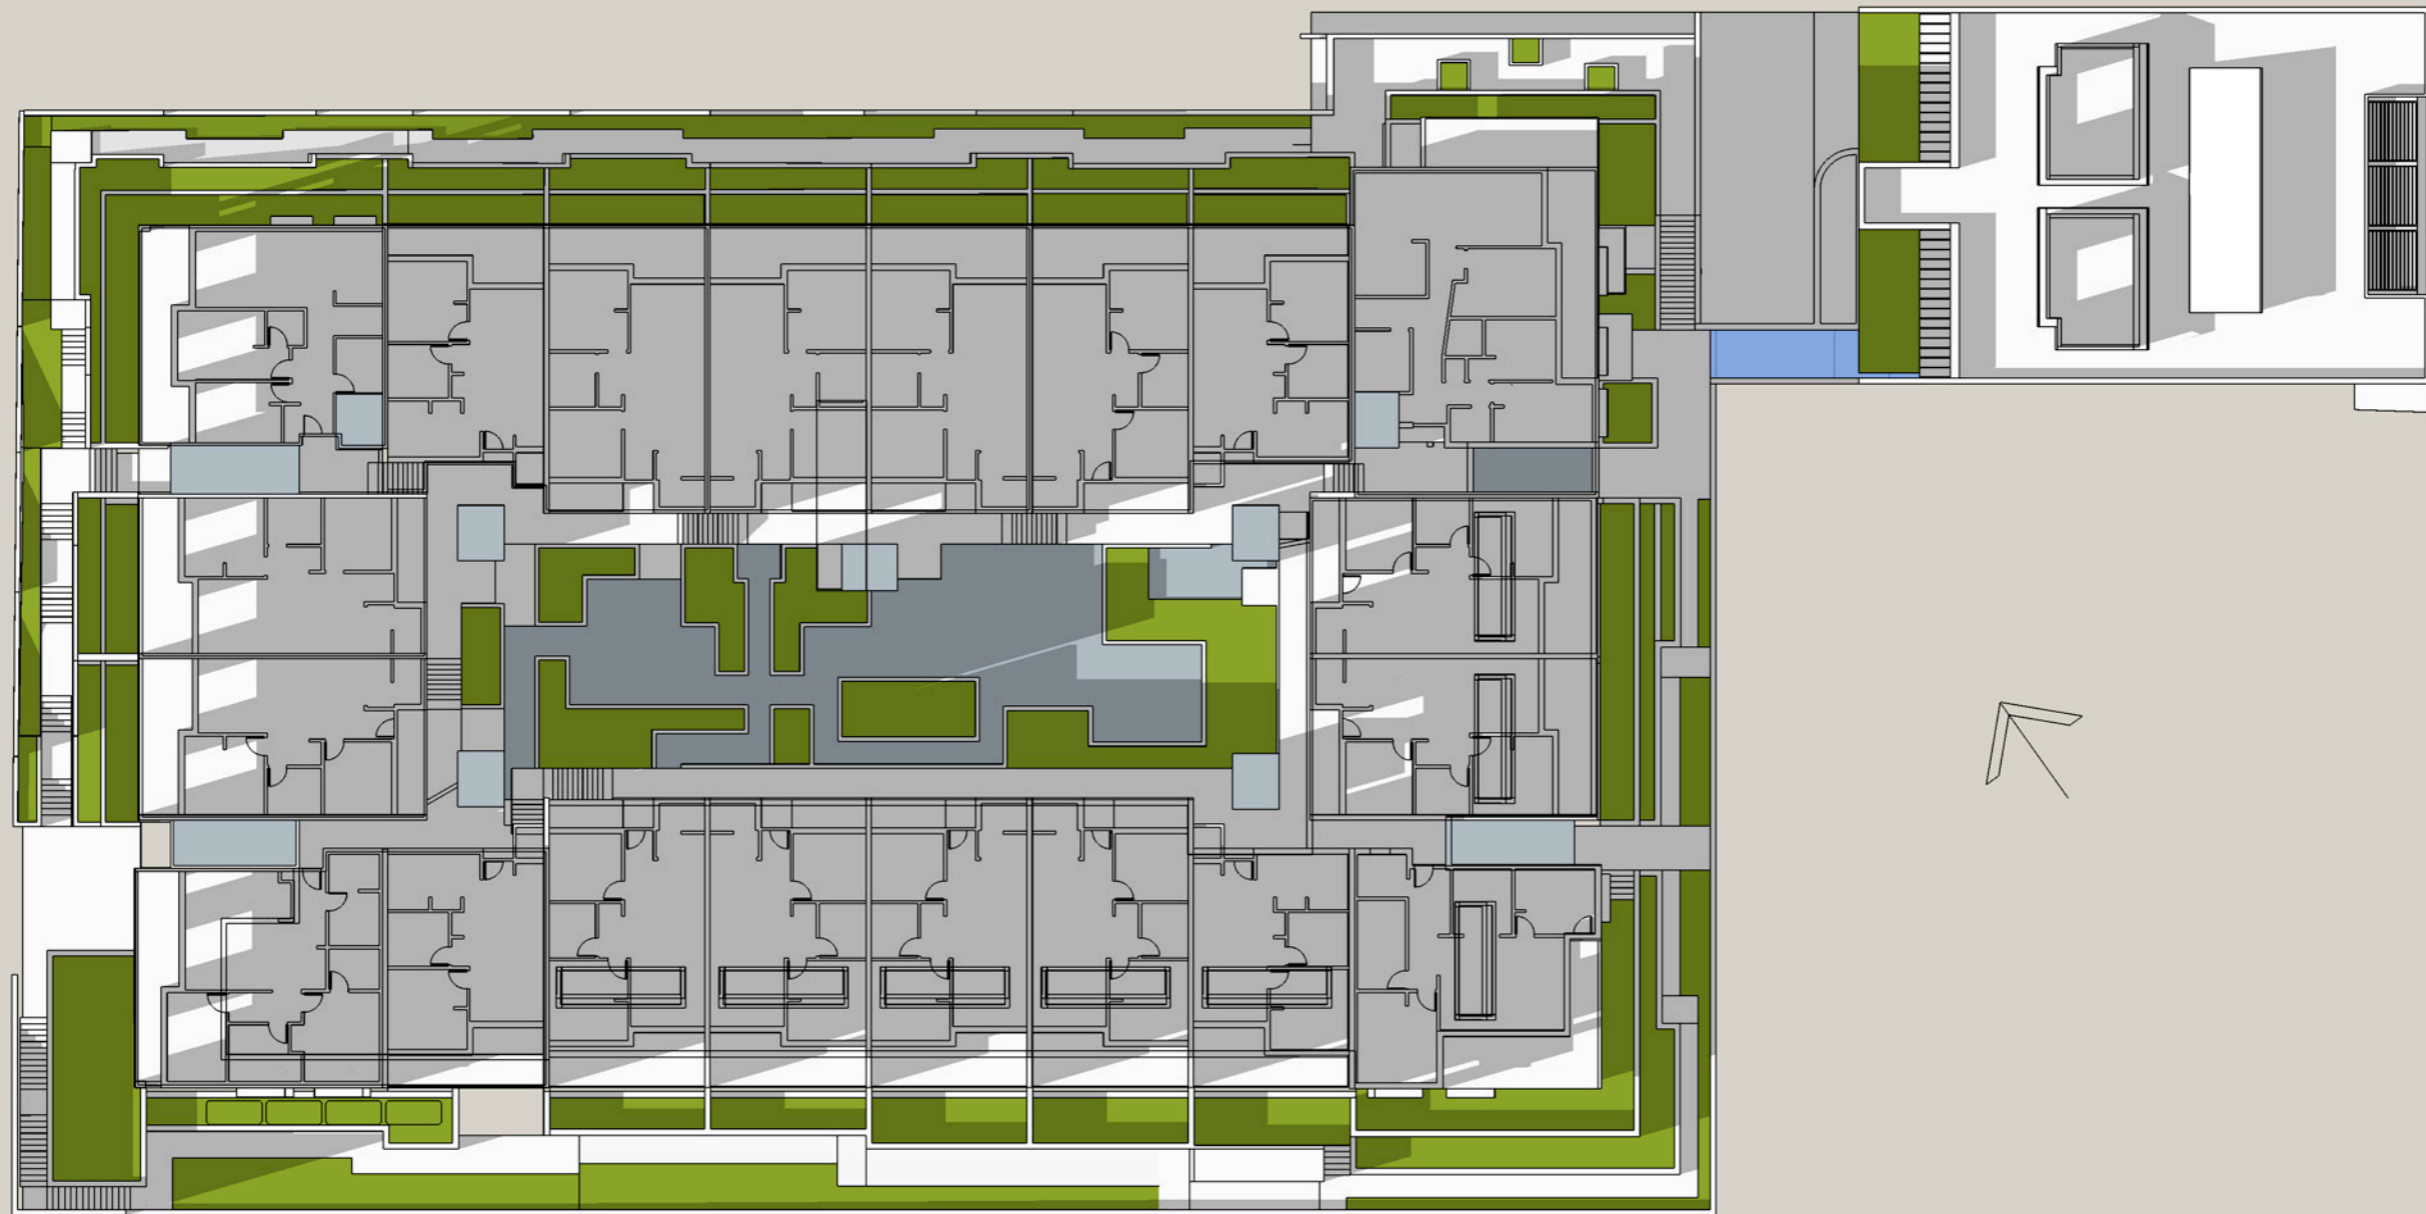

Equinox - March/Sept 21

9 am

Level 3

**Kiama Shores Seniors Living**  
**Solar Access Study**  
November 2016

Equinox - March/Sept 21

Noon

Level 3

**Kiama Shores Seniors Living**  
**Solar Access Study**  
November 2016

Equinox - March/Sept 21

3 pm

Level 3

**Kiama Shores Seniors Living**  
**Solar Access Study**  
November 2016

Equinox - March/Sept 21

9 am

Level 2

**Kiama Shores Seniors Living**  
**Solar Access Study**  
November 2016

Equinox - March/Sept 21

Noon

Level 2

**Kiama Shores Seniors Living**  
**Solar Access Study**  
November 2016

Equinox - March/Sept 21

3 pm

Level 2

**Kiama Shores Seniors Living**  
**Solar Access Study**  
November 2016