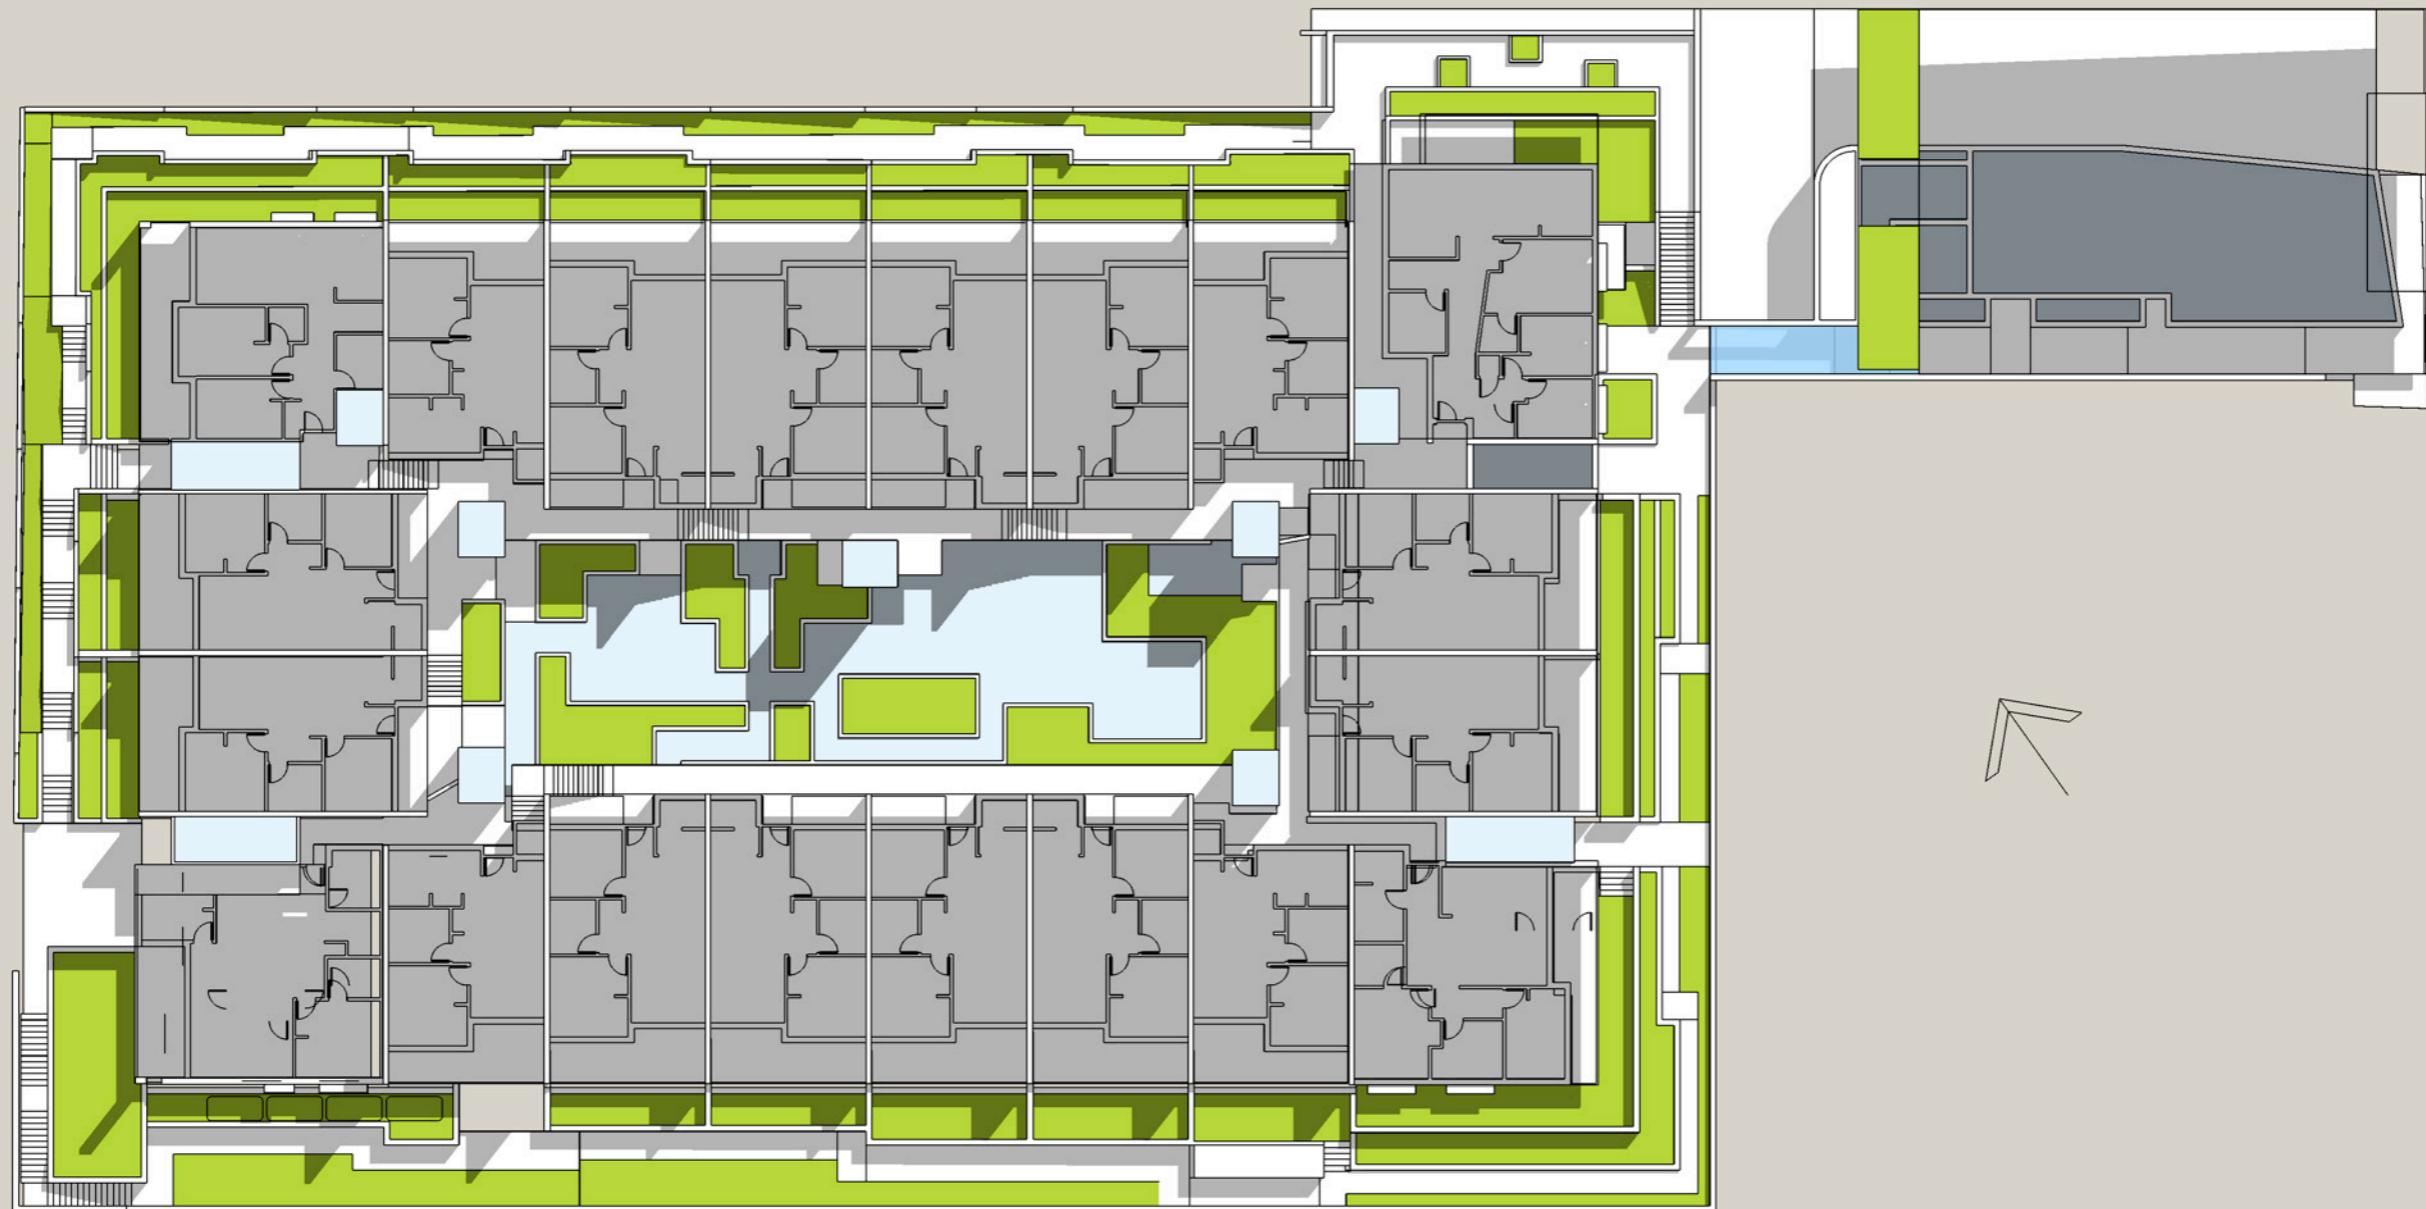

Summer Solstice - December 21

9 am

Level 2

**Kiama Shores Seniors Living**  
**Solar Access Study**  
November 2016

Summer Solstice - December 21

Noon

Level 2

**Kiama Shores Seniors Living**  
**Solar Access Study**  
November 2016

Summer Solstice - December 21

3 pm

Level 2

**Kiama Shores Seniors Living**  
**Solar Access Study**  
November 2016

Summer Solstice - December 21

9 am

Level 1

**Kiama Shores Seniors Living**  
**Solar Access Study**  
November 2016