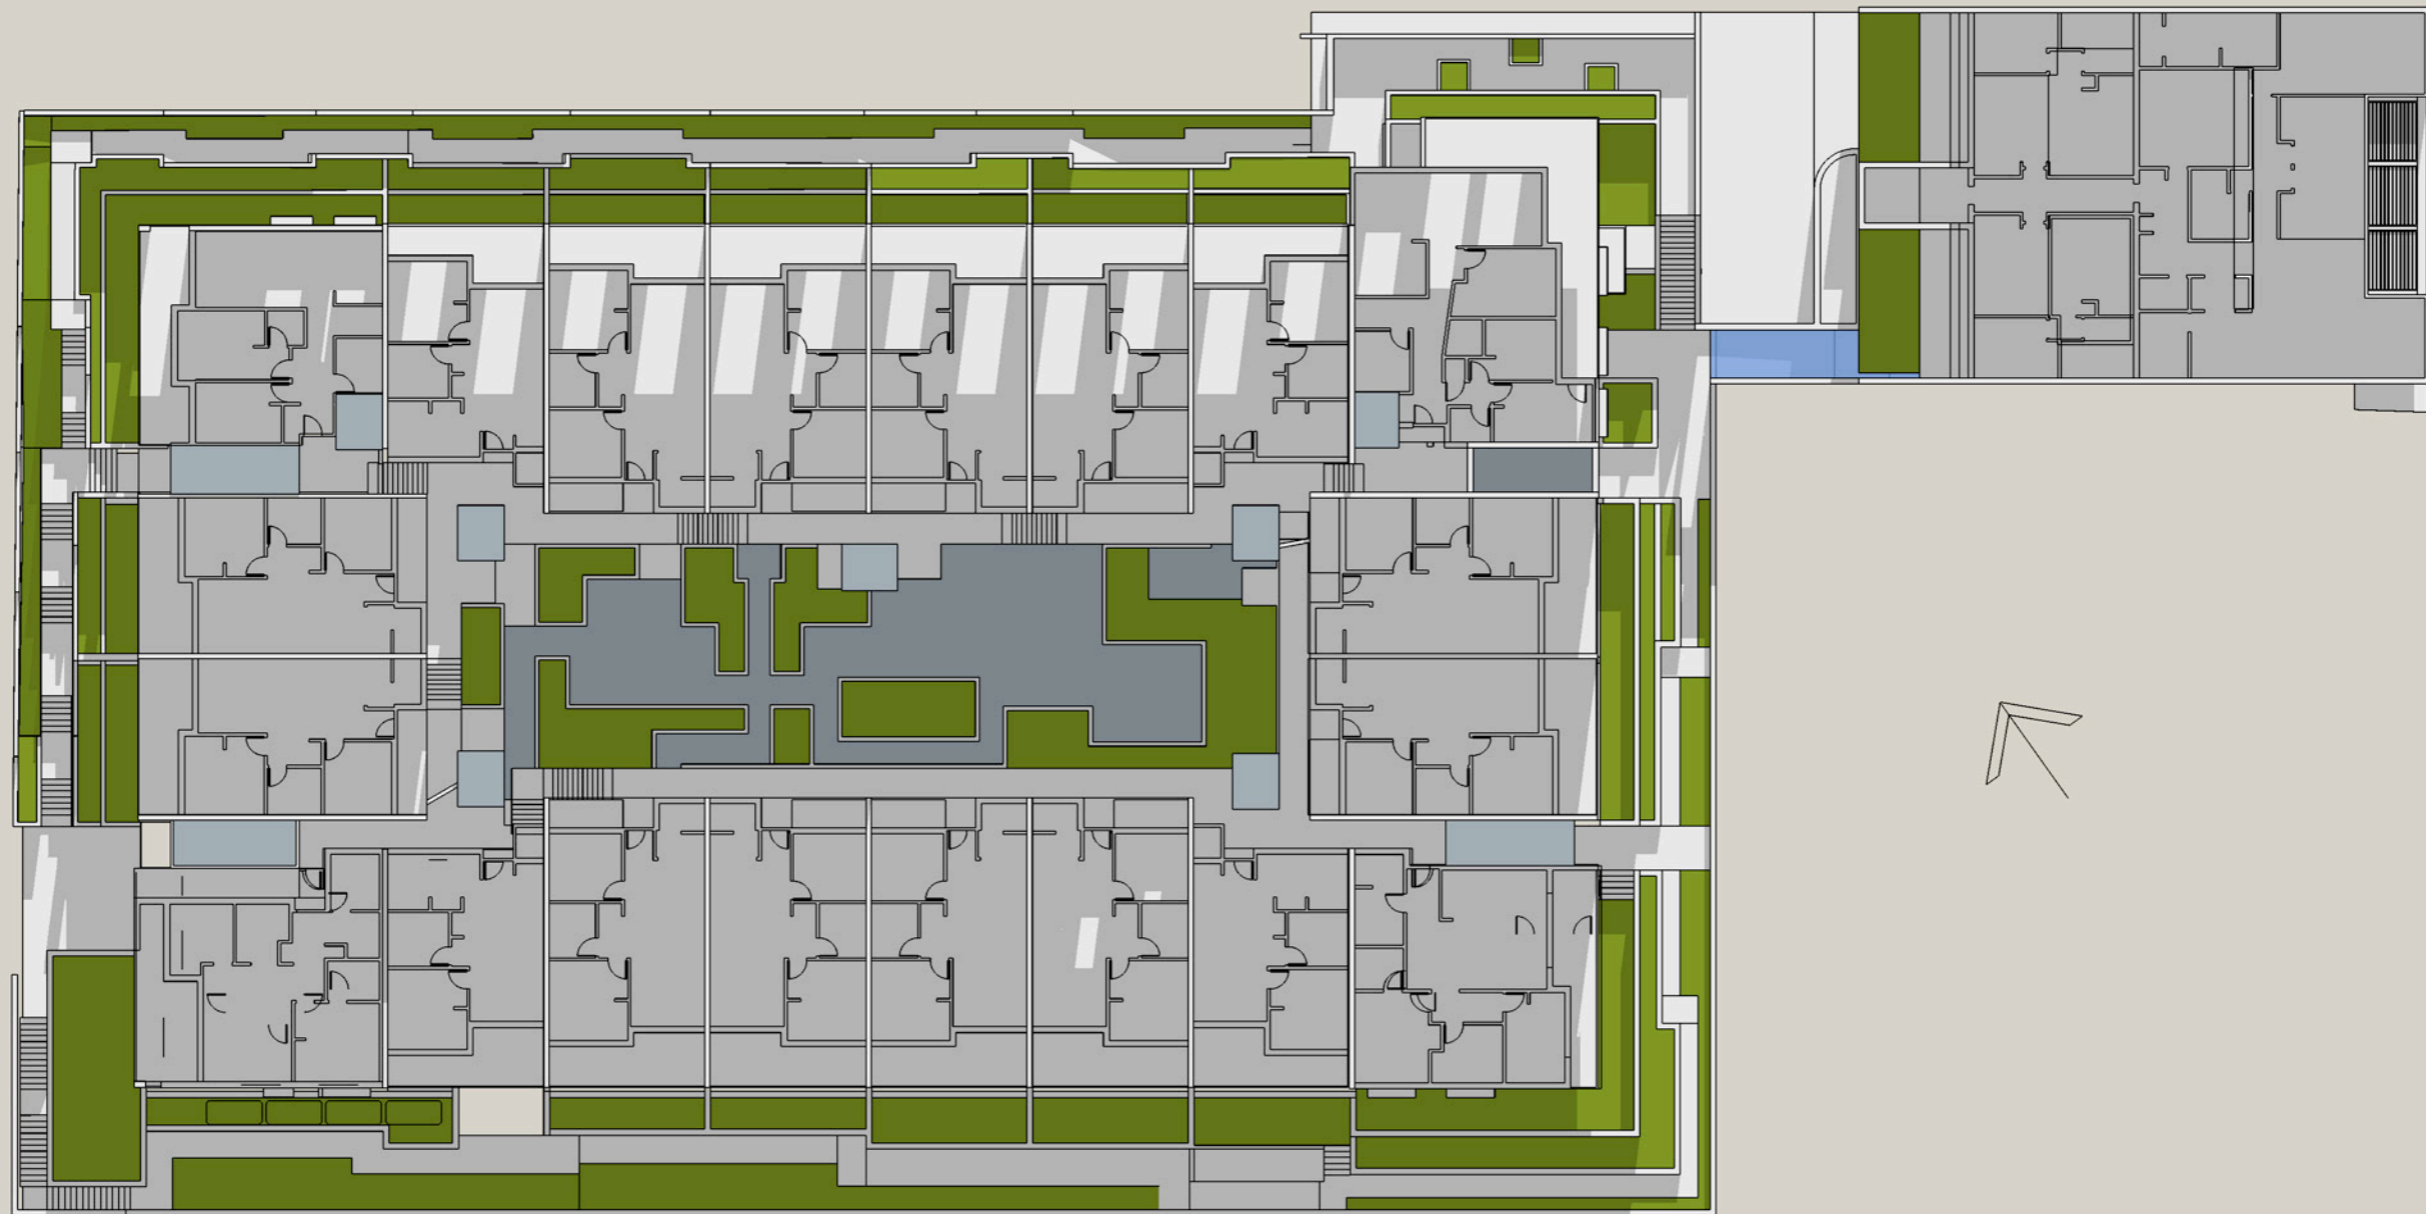

Winter Solstice - June 21

9 am

Level 2

Kiama Shores Seniors Living
Solar Access Study
November 2016