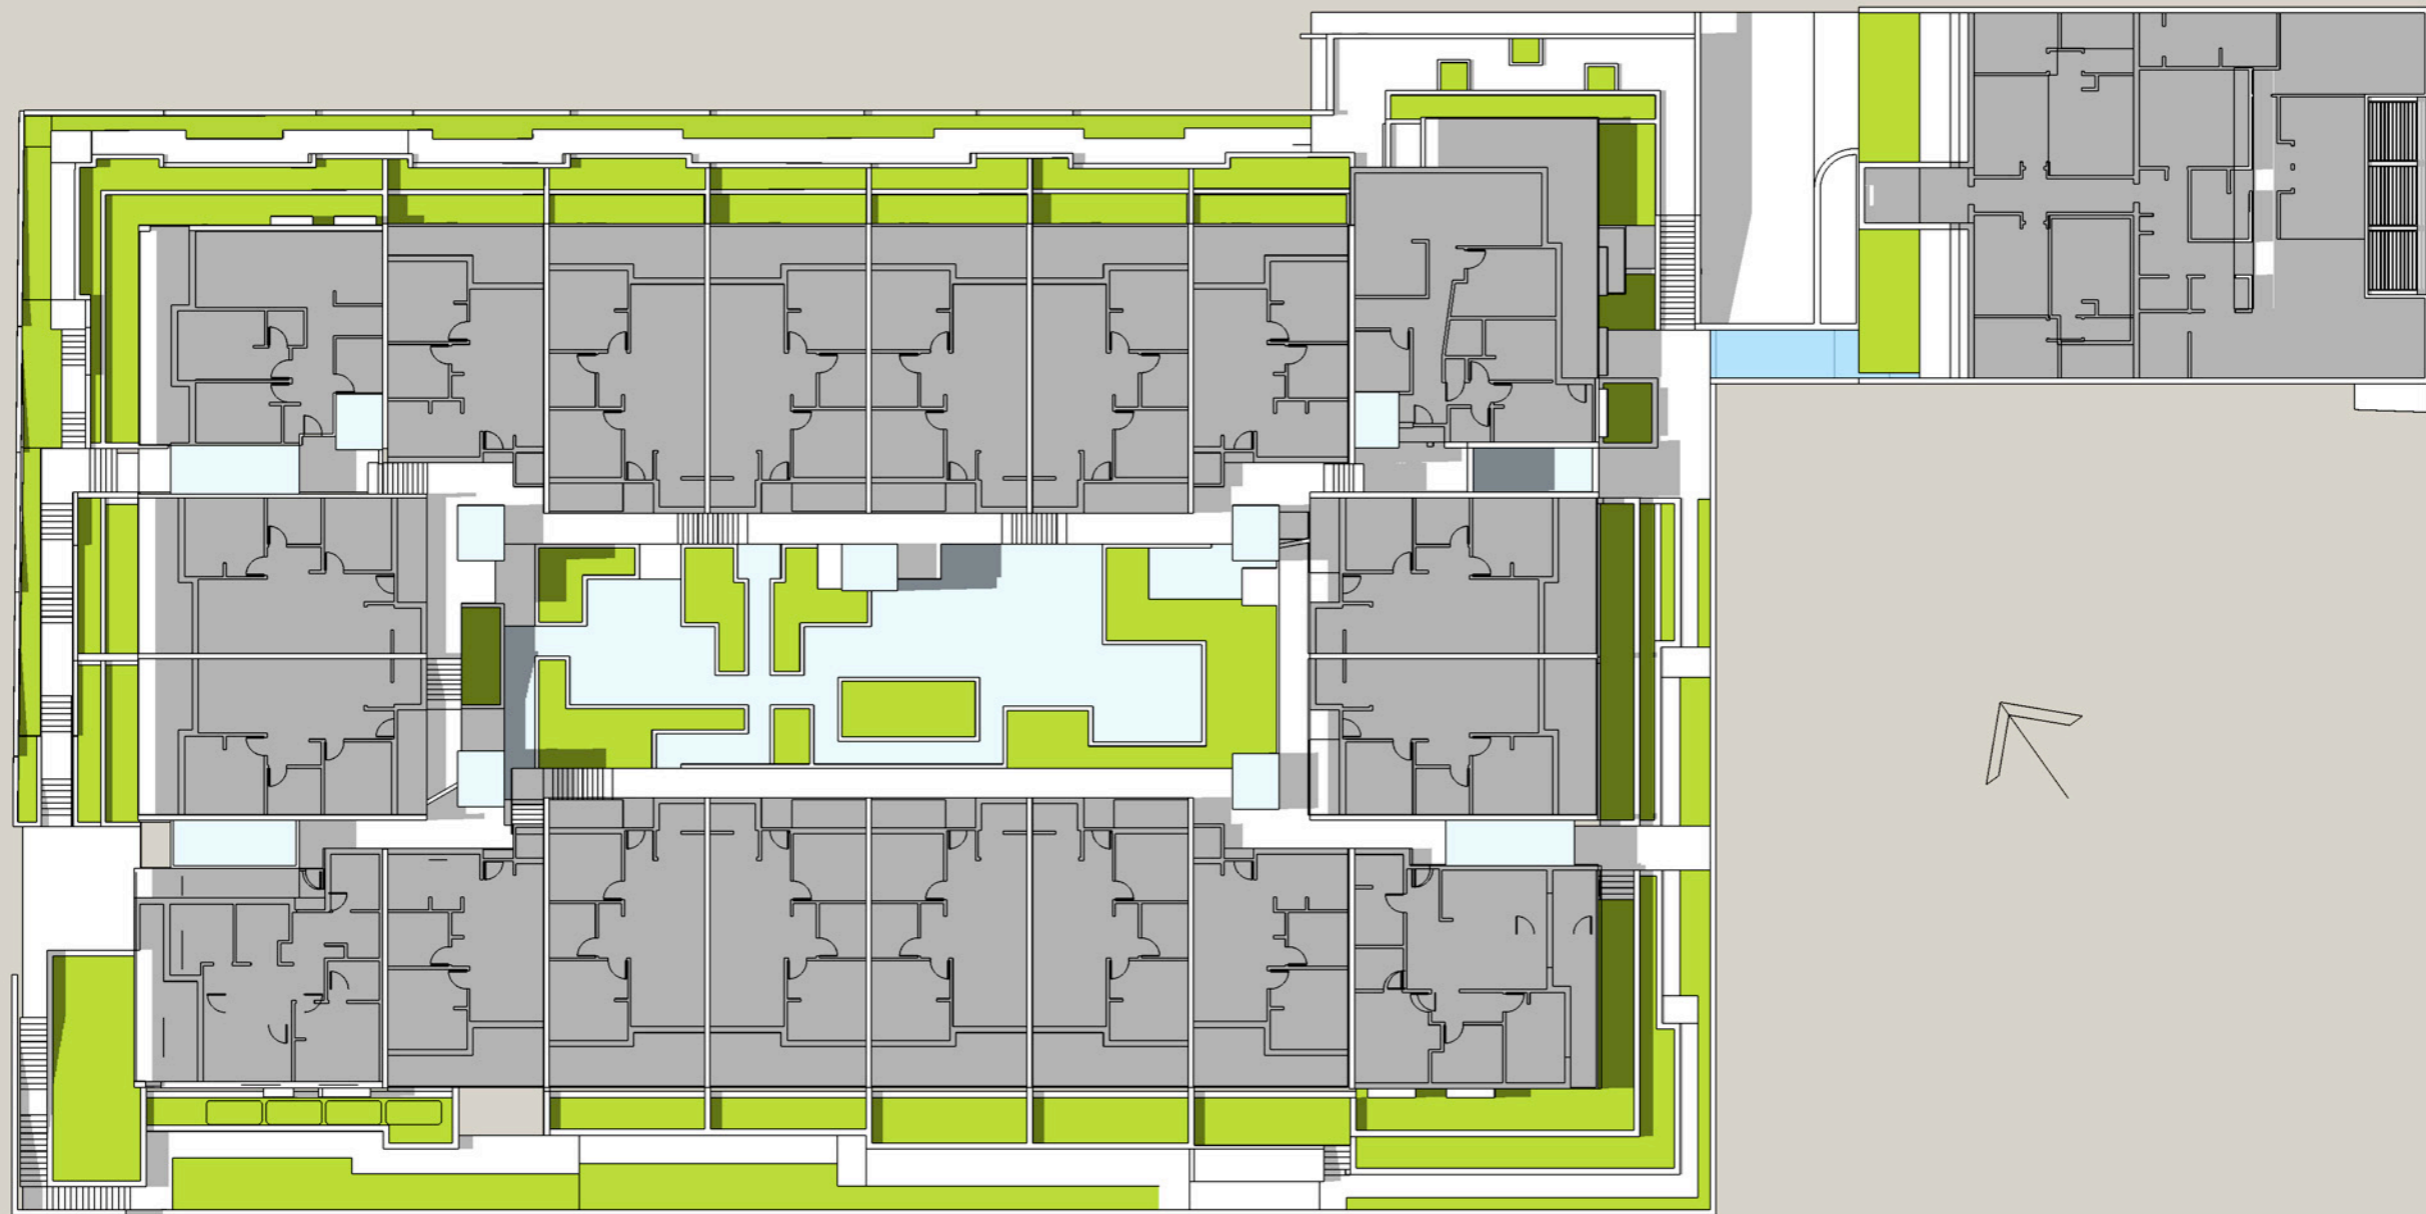

Summer Solstice - December 21

Noon

Level 3

**Kiama Shores Seniors Living**  
**Solar Access Study**  
November 2016

Summer Solstice - December 21

3 pm

Level 3

**Kiama Shores Seniors Living**  
**Solar Access Study**  
November 2016

Summer Solstice - December 21

9 am

Level 2

**Kiama Shores Seniors Living**  
**Solar Access Study**  
November 2016

Summer Solstice - December 21

Noon

Level 2

**Kiama Shores Seniors Living**  
**Solar Access Study**  
November 2016