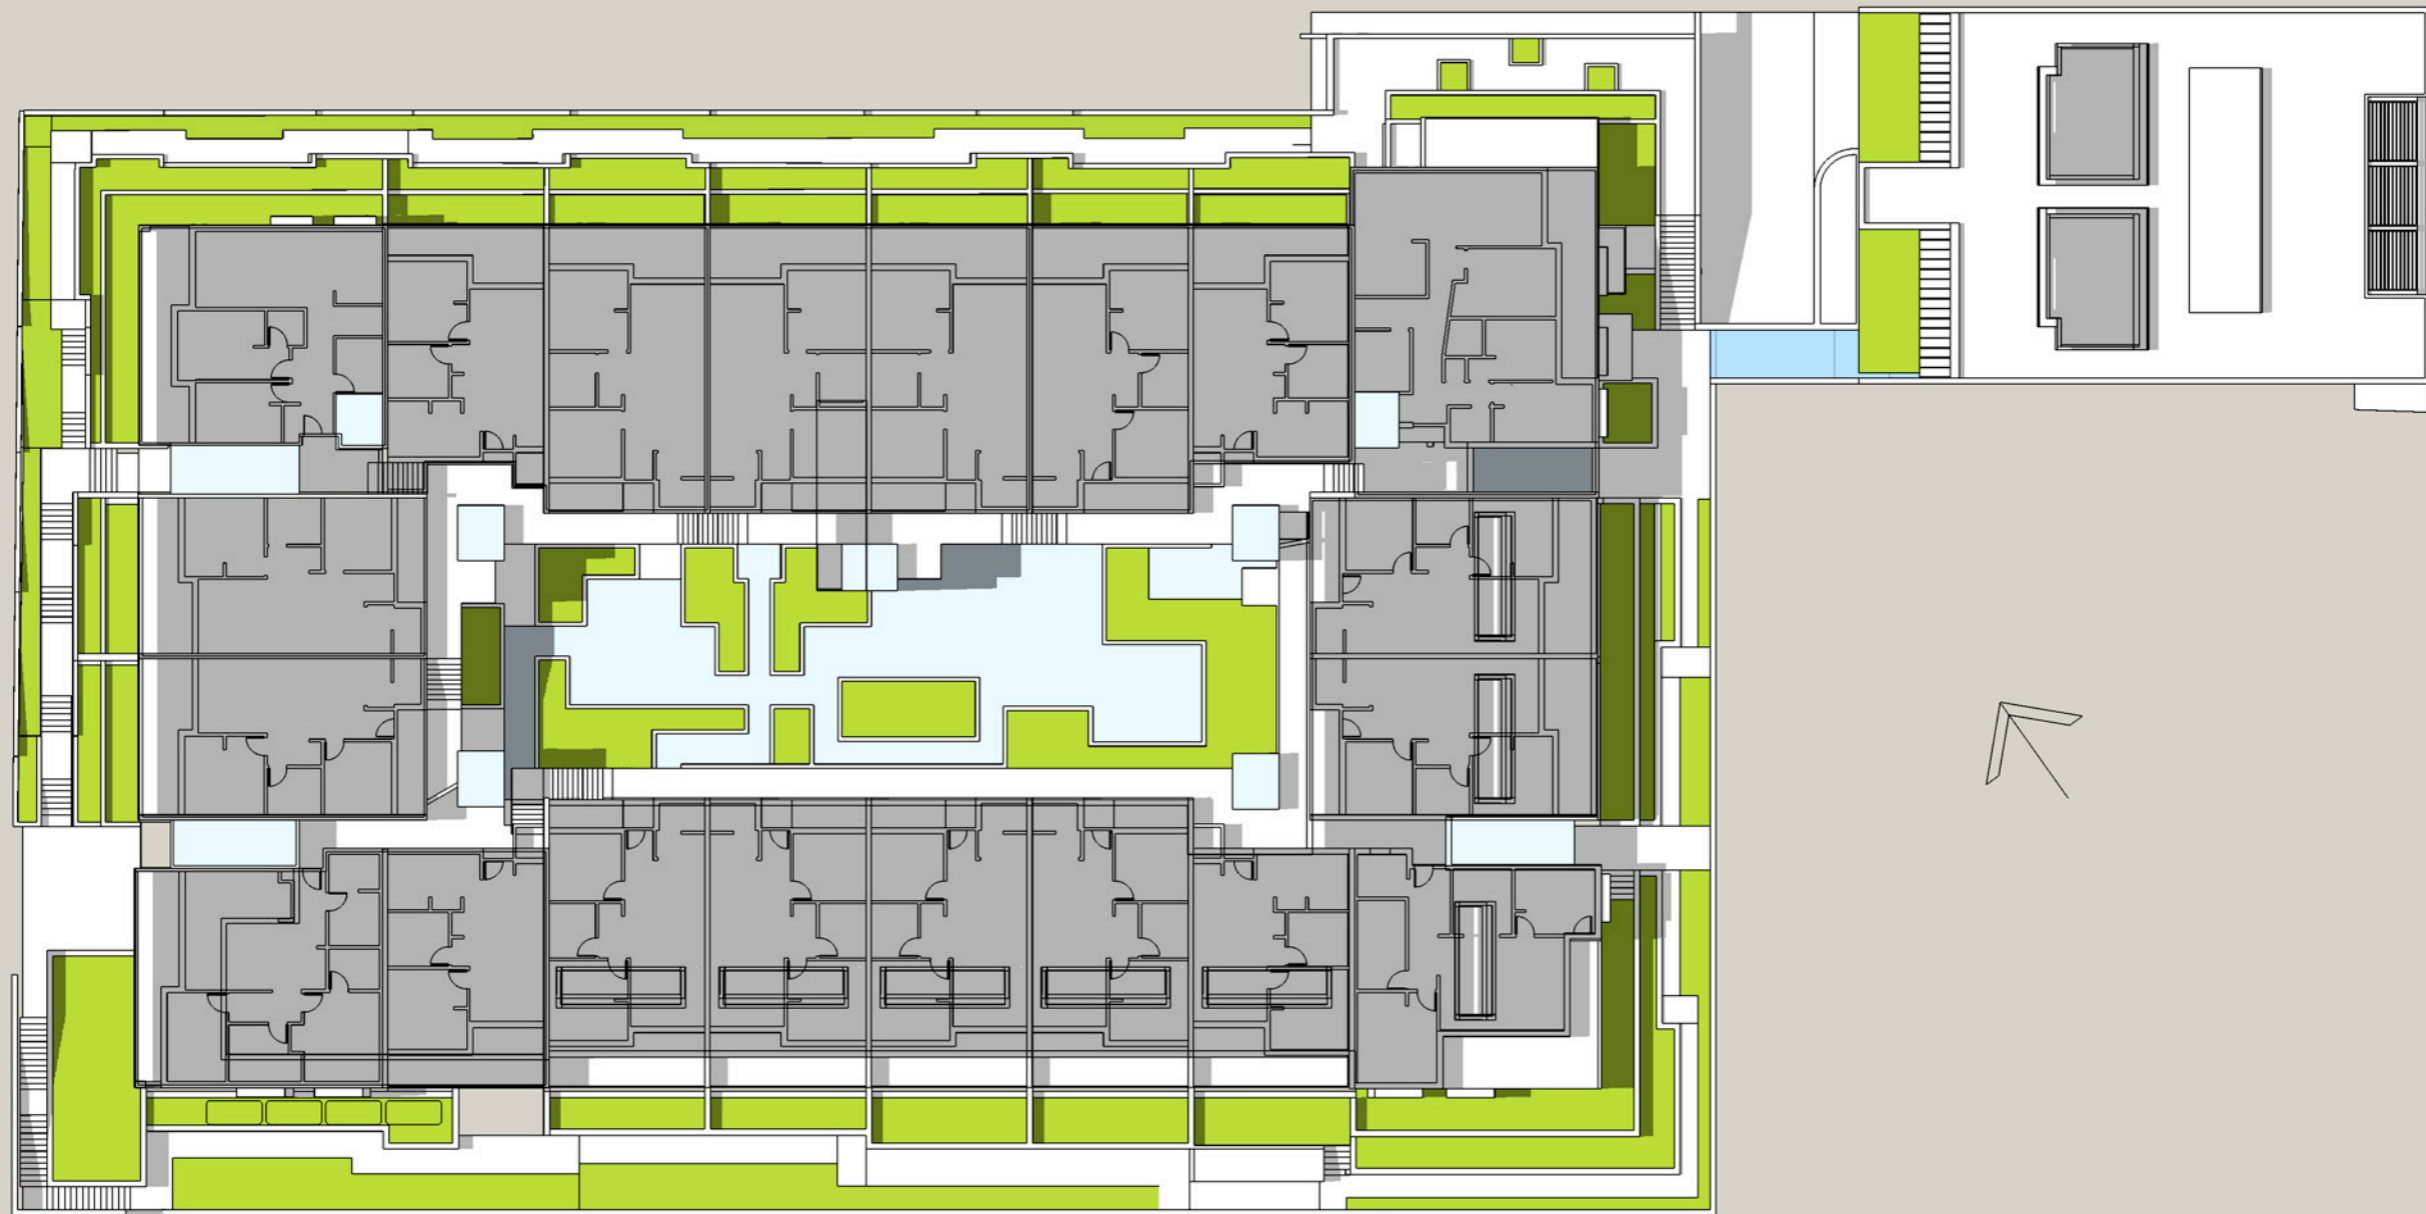

Winter Solstice - June 21

3 pm

Level 1

**Kiama Shores Seniors Living**  
**Solar Access Study**  
November 2016

Summer Solstice - December 21

9 am

Level 3

**Kiama Shores Seniors Living**  
**Solar Access Study**  
November 2016

Summer Solstice - December 21

Noon

Level 3

**Kiama Shores Seniors Living**  
**Solar Access Study**  
November 2016

Summer Solstice - December 21

3 pm

Level 3

**Kiama Shores Seniors Living**  
**Solar Access Study**  
November 2016